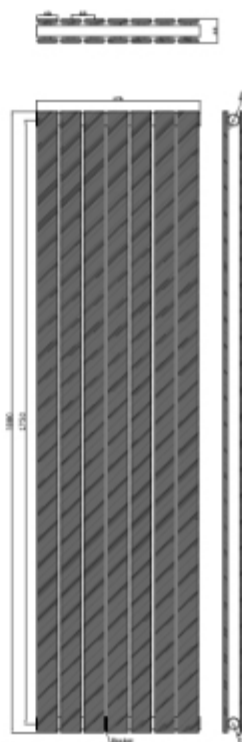

PRODUCT DATA SHEET

Bravo Vertical Double White

Product Code: BRAV1800-48D-W

0330 124 7290

sales@scudo.co.uk www.scudo.co.uk

SCUDO
BEAUTIFUL BATHROOMS

Scudo is the trading name of Harrison Bathrooms Ltd. Whilst we endeavor to ensure that the product information is accurate, we accept no liability for any information given. All images are for illustration purposes only. Product images and specification are subject to change. Measurements are in millimeters and are nominal.

Product Name	BRAV1800-48D-W
Product Description	Bravo Double Designer Radiator - 1800 X 476 - White
Product Transportation	
Barcode	5060766129044
Country of origin	China
Commodity code	7322190000
Product Measurements	
Product Weight (KG)	38.3
Product Width (mm)	476
Product Height (mm)	1800
Product Depth (mm)	69
Primary Packed Measurements	
Packaged Weight	40.8
Packed Length	90
Packed Width	515
Packed Height	1840

General Information	
Construction Material	Mild Steel
Installation type	Wall Mounted
Colour / Finish	Textured White
Heating Attributes	
Bar Arrangement	7*2
Number of Bars	14
Radiator Diameter (Ø)	69
RAL Finish	9016
Bar Diameter (Ø)	60*12*R6
BTU @ 50°C	5233
Watt's @ 50 BTU	1534
BTU @ 30°C	2721
Watt's @ 30 BTU	797
Element installation compatible	NO
Water Content Volume	TBC
Max Projection (mm)	105 +/-3
Selected element must not exceed the maximum BTU / Watt output of the product Seek advice from a competent installer	
First Fix Dimensions	
Pipe Centers C1 (mm)	556
Pipe Centers C2 (mm)	51 +/-3