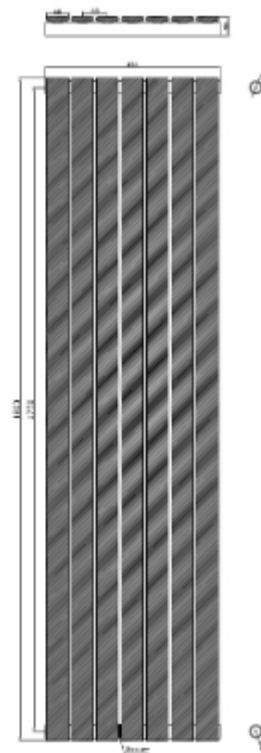

PRODUCT DATA SHEET

Bravo Vertical Single White

Product Code: BRAV1800-485-W

0330 124 7290

sales@scudo.co.uk www.scudo.co.uk

SCUDO
BEAUTIFUL BATHROOMS

Scudo is the trading name of Harrison Bathrooms Ltd. Whilst we endeavor to ensure that the product information is accurate, we accept no liability for any information given. All images are for illustration purposes only. Product images and specification are subject to change. Measurements are in millimeters and are nominal.

Product Name	BRAV1800-485-W
Product Description	Bravo Designer Radiator - 1800 X 476 - White
Product Transportation	
Barcode	5060766128924
Country of origin	China
Commodity code	7322190000
Product Measurements	
Product Weight (KG)	20.15
Product Width (mm)	476
Product Height (mm)	1800
Product Depth (mm)	52
Primary Packed Measurements	
Packaged Weight	22.65
Packed Length	90
Packed Width	515
Packed Height	1840

General Information	
Construction Material	Mild Steel
Installation type	Wall Mounted
Colour / Finish	Textured White
Heating Attributes	
Bar Arrangement	7
Number of Bars	7
Radiator Diameter (Ø)	52
RAL Finish	9016
Bar Diameter (Ø)	60*12*R6
BTU @ 50°C	2581
Watt's @ 50 BTU	756
BTU @ 30°C	1342
Watt's @ 30 BTU	393
Element installation compatible	NO
Water Content Volume	TBC
Max Projection (mm)	85 +/-3
Selected element must not exceed the maximum BTU / Watt output of the product Seek advice from a competent installer	
First Fix Dimensions	
Pipe Centers C1 (mm)	556
Pipe Centers C2 (mm)	51 +/-3