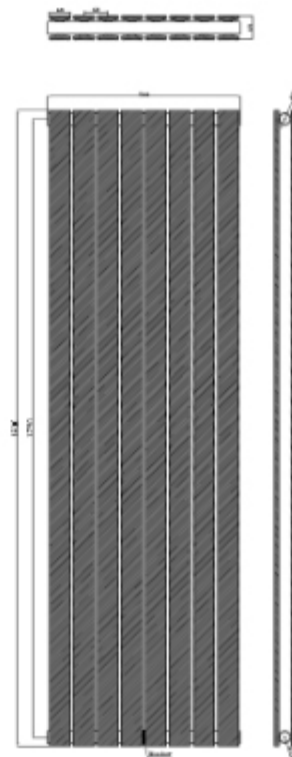

PRODUCT DATA SHEET

Bravo Vertical Double White

Product Code: BRAV1800-54D-W

0330 124 7290

sales@scudo.co.uk www.scudo.co.uk

SCUDO
BEAUTIFUL BATHROOMS

Scudo is the trading name of Harrison Bathrooms Ltd. Whilst we endeavor to ensure that the product information is accurate, we accept no liability for any information given. All images are for illustration purposes only. Product images and specification are subject to change. Measurements are in millimeters and are nominal.

Product Name	BRAV1800-54D-W
Product Description	Bravo Double Designer Radiator - 1800 X 544 - White
Product Transportation	
Barcode	5060766129051
Country of origin	China
Commodity code	7322190000
Product Measurements	
Product Weight (KG)	43.7
Product Width (mm)	544
Product Height (mm)	1800
Product Depth (mm)	69
Primary Packed Measurements	
Packaged Weight	46.55
Packed Length	110
Packed Width	585
Packed Height	1840

General Information	
Construction Material	Mild Steel
Installation type	Wall Mounted
Colour / Finish	Textured White
Heating Attributes	
Bar Arrangement	8*2
Number of Bars	16
Radiator Diameter (Ø)	69
RAL Finish	9016
Bar Diameter (Ø)	60*12*R6
BTU @ 50°C	5980
Watt's @ 50 BTU	1753
BTU @ 30°C	3109
Watt's @ 30 BTU	911
Element installation compatible	NO
Water Content Volume	TBC
Max Projection (mm)	105 +/-3
Selected element must not exceed the maximum BTU / Watt output of the product Seek advice from a competent installer	
First Fix Dimensions	
Pipe Centers C1 (mm)	624
Pipe Centers C2 (mm)	51 +/-3