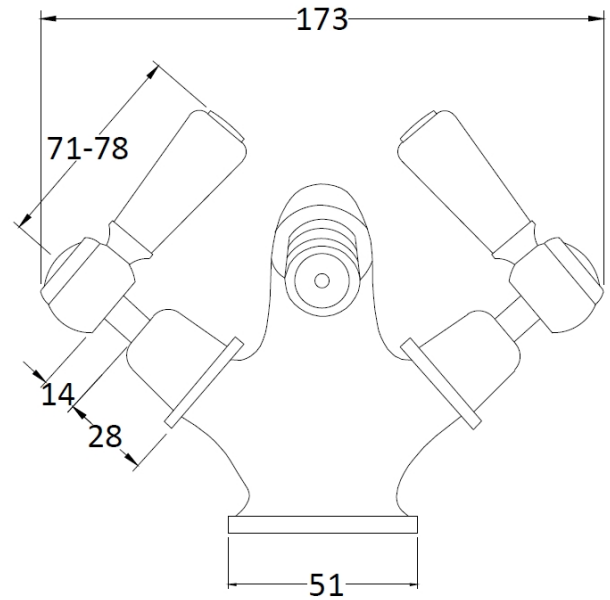

CUSTOMER DATA SHEET - BRASSWARE

SALES CODE: BC306DL

DESCRIPTION: Topaz Lever Mono Bidet Mixer

PRODUCT DIMENSIONS

Height (mm)	Width (mm)	Depth (mm)	Length (mm)	Nett Wgt Kg
130	173	130		2.2

PACKAGING DIMENSIONS

Height (mm)	Width (mm)	Depth (mm)	Gross Wgt Kg
120	195	190	2.4

PACKAGING DATA

Box Colour	White Cardboard Box		
Box Qty	1	Label Colour	White Label
Label Size	100 x 50	Label Qty	2

OUTER BOX DIMENSIONS (If Applicable)

Height (mm)	Width (mm)	Depth (mm)	Length (mm)	Gross Wgt Kg
395	550	320		13
Barcode	5055275894583			

PRODUCT DETAILS

Country of Origin	China		
Fitting Instruction	Yes		
Product Material	Brass		
Control Type	Manual		
Waste Included	Waste Included		
WRAS Approval	No	Approval No.	N/A
Operating Pressure (bar)	0.1		
Valve/Cartridge Type	Screw Down		

Colour/Finish	Chrome									
Mount Type	Deck									
Waste Type	Pop-Up									
Flow Rates (Litres Per Min)	0.1 bar	5	0.5 bar	16	1 bar	24	2 bar	33	3 bar	38
Pipe Size	15 mm (1/2" Bsp)									
Pipe Centres	N/A									