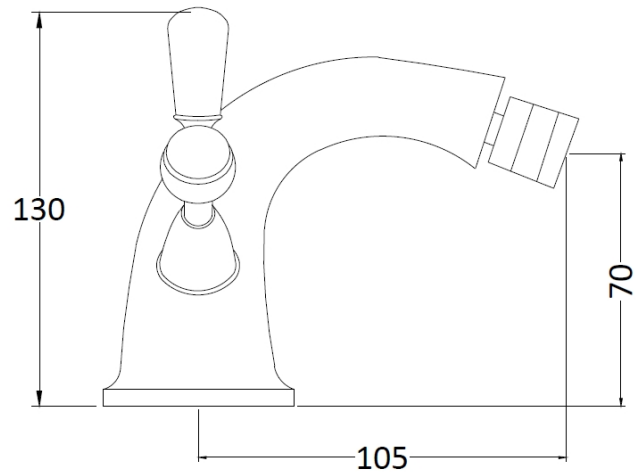

CUSTOMER DATA SHEET - BRASSWARE

SALES CODE: BC306DL

DESCRIPTION: Topaz Lever Mono Bidet Mixer

PRODUCT DIMENSIONS

Height (mm)	Width (mm)	Depth (mm)	Length (mm)	Nett Wgt Kg
130	173	130		2.2

PACKAGING DIMENSIONS

Height (mm)	Width (mm)	Depth (mm)	Gross Wgt Kg
120	195	190	2.4

PACKAGING DATA

Box Colour	White Cardboard Box		
Box Qty	1	Label Colour	White Label
Label Size	100 x 50	Label Qty	2

OUTER BOX DIMENSIONS (If Applicable)

Height (mm)	Width (mm)	Depth (mm)	Length (mm)	Gross Wgt Kg
395	550	320		13
Barcode	5055275894583			

PRODUCT DETAILS

Country of Origin	China		
Fitting Instruction	Yes		
Product Material	Brass		
Control Type	Manual		
Waste Included	Waste Included		
WRAS Approval	No	Approval No.	N/A
Operating Pressure (bar)	0.1		
Valve/Cartridge Type	Screw Down		

Colour/Finish	Chrome									
Mount Type	Deck									
Waste Type	Pop-Up									
Flow Rates (Litres Per Min)	0.1 bar	5	0.5 bar	16	1 bar	24	2 bar	33	3 bar	38
Pipe Size	15 mm (1/2" Bsp)									
Pipe Centres	N/A									