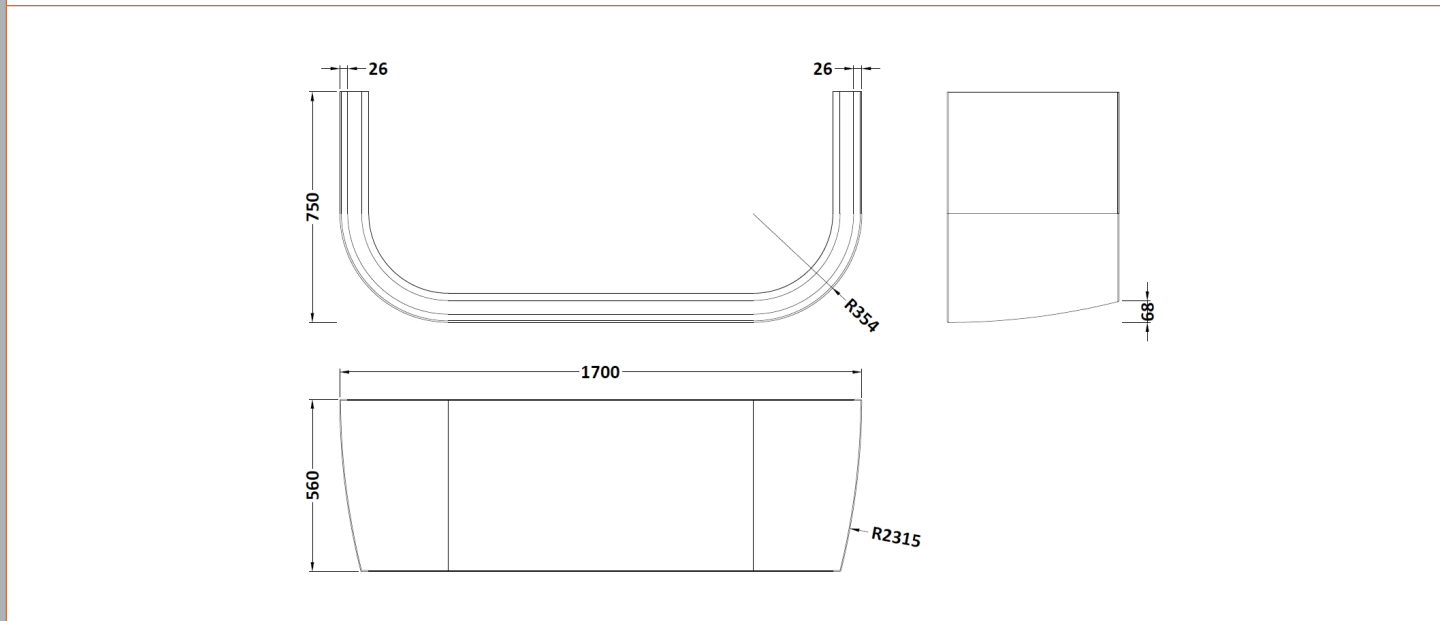

Sales Code: PAN136

Description: Back To Wall Bath Panel

Product Dimensions

Length (mm):	1700
Width (mm):	800
Depth (mm):	535
Nett Weight (kg):	7.8

Packaging Dimensions

Length (mm):	1700
Width (mm):	750
Depth (mm):	560
Gross Weight (kg):	7.8

Packaging Data

Box Colour:	Polybagged With End Caps
Box Qty:	1
Label Size:	192 x 38
Label Colour:	White Label
Label Qty:	1

Outer Box Dimensions (If Applicable)

Length (mm):	
Width (mm):	
Height (mm):	
Gross Weight (kg):	
Barcode:	5055275893517

Product Details

Country of Origin:	Poland
Fitting Instruction:	No
Certification:	FSC: N/A CE: N/A
Material Colour Reference:	European White
Product Material:	Acrylic
Material Thickness:	4mm
Volume (Ltr):	N/A
Displaced Capacity:	0L
Leg Set Included:	Not Applicable
Waste Included:	Not Applicable
Drilled/Undrilled:	Not Applicable
Includes Grips:	Not Applicable
Embossed:	No
No of Tapholes:	Not Applicable
Anti-Slip:	Not Applicable