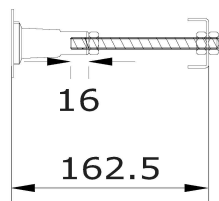

Outer Box Dimensions (If Applicable)

Length (mm):	
Width (mm):	
Height (mm):	
Gross Weight (kg):	
Barcode:	5055275893517

Product Details

Country of Origin:	Poland
Fitting Instruction:	No
Certification:	FSC: N/A CE: N/A
Material Colour Reference:	European White
Product Material:	Acrylic
Material Thickness:	4mm
Volume (Ltr):	N/A
Displaced Capacity:	0L
Leg Set Included:	Not Applicable
Waste Included:	Not Applicable
Drilled/Undrilled:	Not Applicable
Includes Grips:	Not Applicable
Embossed:	No
No of Tapholes:	Not Applicable
Anti-Slip:	Not Applicable

Sales Code: NBH020NL

Description: Shingle Back To Wall Bath

Product Dimensions

Length (mm):	1700
Width (mm):	750
Depth (mm):	410
Nett Weight (kg):	24

Packaging Dimensions

Length (mm):	1700
Width (mm):	750
Depth (mm):	390
Gross Weight (kg):	25

Packaging Data

Box Colour:	Brown Cardboard Sleeve
Box Qty:	1
Label Size:	192 x 38
Label Colour:	White Label
Label Qty:	1

Outer Box Dimensions (If Applicable)

Length (mm):	
Width (mm):	
Height (mm):	
Gross Weight (kg):	
Barcode:	5055275894231

Sales Code: NBL002

Description: Large Bath Leg Set

Product Dimensions

Length (mm):	
Width (mm):	
Depth (mm):	
Nett Weight (kg):	2.3

Packaging Dimensions

Length (mm):	630
Width (mm):	100
Depth (mm):	60
Gross Weight (kg):	2.3