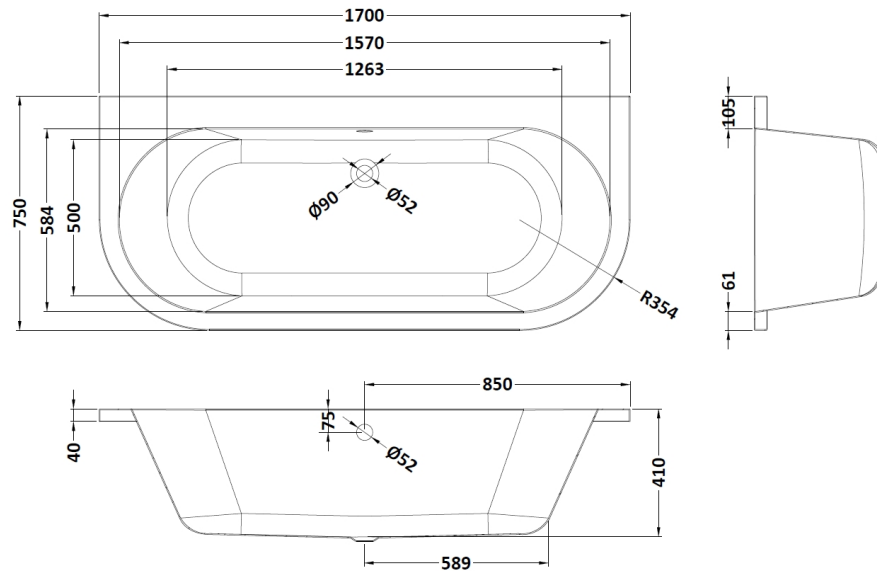

Sales Code: BSG003

Description: Shingle Back To Wall Bath & Panel (4mm)

Packaging Details

Barcode: 5055369067503