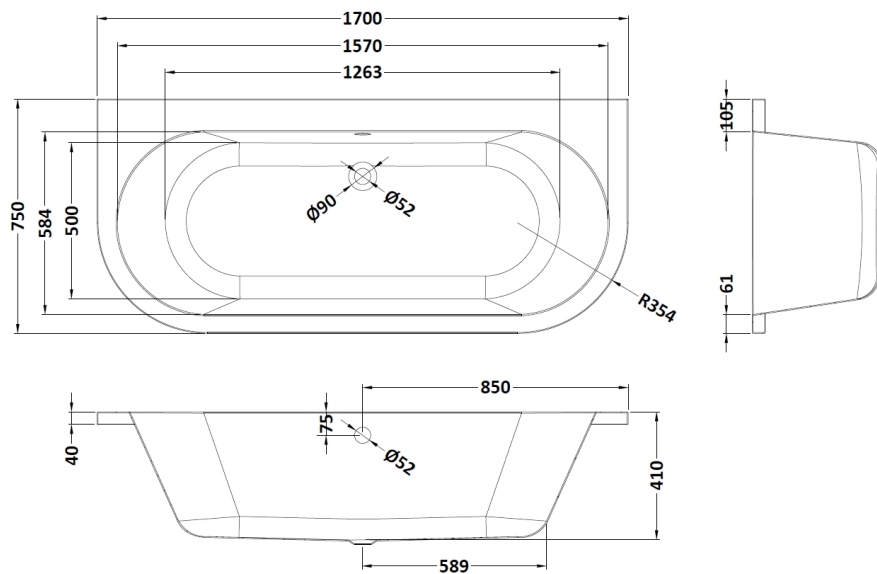

Outer Box Dimensions (If Applicable)

Length (mm):	
Width (mm):	
Height (mm):	
Gross Weight (kg):	
Barcode:	5055275893517

Product Details

Country of Origin:	Poland
Fitting Instruction:	No
Certification:	FSC: N/A CE: N/A
Material Colour Reference:	European White
Product Material:	Acrylic
Material Thickness:	4mm
Volume (Ltr):	N/A
Displaced Capacity:	0L
Leg Set Included:	Not Applicable
Waste Included:	Not Applicable
Drilled/Undrilled:	Not Applicable
Includes Grips:	Not Applicable
Embossed:	No
No of Tapholes:	Not Applicable
Anti-Slip:	Not Applicable

Sales Code: NBH020NL

Description: Shingle Back To Wall Bath

Product Dimensions

Length (mm):	1700
Width (mm):	750
Depth (mm):	410
Nett Weight (kg):	24

Packaging Dimensions

Length (mm):	1700
Width (mm):	750
Depth (mm):	390
Gross Weight (kg):	25

Packaging Data

Box Colour:	Brown Cardboard Sleeve
Box Qty:	1
Label Size:	192 x 38
Label Colour:	White Label
Label Qty:	1

Outer Box Dimensions (If Applicable)

Length (mm):	
Width (mm):	
Height (mm):	
Gross Weight (kg):	
Barcode:	5055275894231

Sales Code: NBL002

Description: Large Bath Leg Set

Product Dimensions

Length (mm):	
Width (mm):	
Depth (mm):	
Nett Weight (kg):	2.3

Packaging Dimensions

Length (mm):	630
Width (mm):	100
Depth (mm):	60
Gross Weight (kg):	2.3