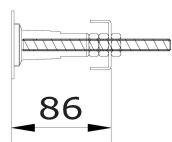

Outer Box Dimensions (If Applicable)

Length (mm):	
Width (mm):	
Height (mm):	
Gross Weight (kg):	
Barcode:	5055275893517

Product Details

Country of Origin:	Poland
Fitting Instruction:	No
Certification:	FSC: N/A CE: N/A
Material Colour Reference:	European White
Product Material:	Acrylic
Material Thickness:	4mm
Volume (Ltr):	N/A
Displaced Capacity:	0L
Leg Set Included:	Not Applicable
Waste Included:	Not Applicable
Drilled/Undrilled:	Not Applicable
Includes Grips:	Not Applicable
Embossed:	No
No of Tapholes:	Not Applicable
Anti-Slip:	Not Applicable

Sales Code: NBH020NL

Description: Shingle Back To Wall Bath

Product Dimensions

Length (mm):	1700
Width (mm):	750
Depth (mm):	410
Nett Weight (kg):	24

Packaging Dimensions

Length (mm):	1700
Width (mm):	750
Depth (mm):	390
Gross Weight (kg):	25

Packaging Data

Box Colour:	Brown Cardboard Sleeve
Box Qty:	1
Label Size:	192 x 38
Label Colour:	White Label
Label Qty:	1

Outer Box Dimensions (If Applicable)

Length (mm):	
Width (mm):	
Height (mm):	
Gross Weight (kg):	
Barcode:	5055275894231

Sales Code: NBL002

Description: Large Bath Leg Set

Product Dimensions

Length (mm):	
Width (mm):	
Depth (mm):	
Nett Weight (kg):	2.3

Packaging Dimensions

Length (mm):	630
Width (mm):	100
Depth (mm):	60
Gross Weight (kg):	2.3