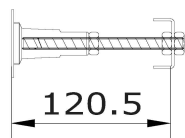

Outer Box Dimensions (If Applicable)

Length (mm):	
Width (mm):	
Height (mm):	
Gross Weight (kg):	
Barcode:	5055275893517

Product Details

Country of Origin:	Poland
Fitting Instruction:	No
Certification:	FSC: N/A CE: N/A
Material Colour Reference:	European White
Product Material:	Acrylic
Material Thickness:	4mm
Volume (Ltr):	N/A
Displaced Capacity:	0L
Leg Set Included:	Not Applicable
Waste Included:	Not Applicable
Drilled/Undrilled:	Not Applicable
Includes Grips:	Not Applicable
Embossed:	No
No of Tapholes:	Not Applicable
Anti-Slip:	Not Applicable

Sales Code: NBH020NL

Description: Shingle Back To Wall Bath

Product Dimensions

Length (mm):	1700
Width (mm):	750
Depth (mm):	410
Nett Weight (kg):	24

Packaging Dimensions

Length (mm):	1700
Width (mm):	750
Depth (mm):	390
Gross Weight (kg):	25

Packaging Data

Box Colour:	Brown Cardboard Sleeve
Box Qty:	1
Label Size:	192 x 38
Label Colour:	White Label
Label Qty:	1

Outer Box Dimensions (If Applicable)

Length (mm):	
Width (mm):	
Height (mm):	
Gross Weight (kg):	
Barcode:	5055275894231

Sales Code: NBL002

Description: Large Bath Leg Set

Product Dimensions

Length (mm):	
Width (mm):	
Depth (mm):	
Nett Weight (kg):	2.3

Packaging Dimensions

Length (mm):	630
Width (mm):	100
Depth (mm):	60
Gross Weight (kg):	2.3