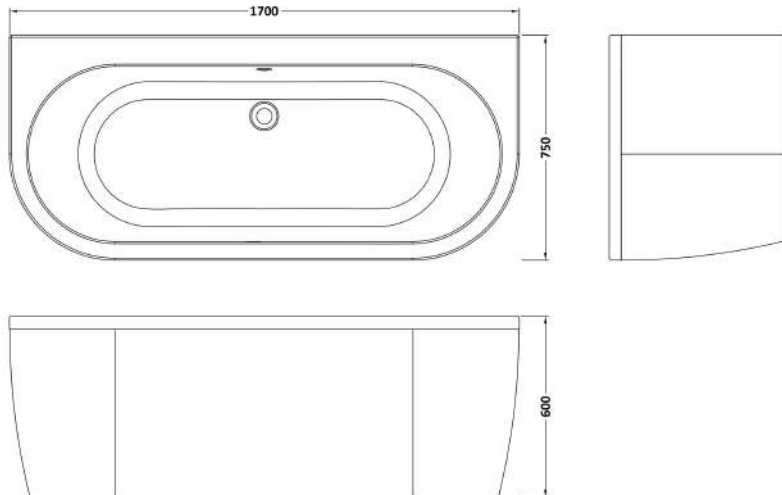

Sales Code: BSG003

Description: Shingle Back To Wall Bath & Panel (4mm)

Packaging Details

Barcode: 5055369067503

Sales Code: PAN136

Description: Back To Wall Bath Panel

Product Dimensions

Length (mm):	1700
Width (mm):	750
Depth (mm):	535
Nett Weight (kg):	7.8

Packaging Dimensions

Length (mm):	1700
Width (mm):	750
Depth (mm):	560
Gross Weight (kg):	7.8

Packaging Data

Box Colour:	Polybagged With End Caps
Box Qty:	1
Label Size:	192 x 38
Label Colour:	White Label
Label Qty:	1

Outer Box Dimensions (If Applicable)

Length (mm):	
Width (mm):	
Height (mm):	
Gross Weight (kg):	
Barcode:	5055275893517

Product Details

Country of Origin:	Egypt
Fitting Instruction:	No
Certification:	FSC: N/A CE & UKCA: N/A
Material Colour Reference:	European White
Product Material:	Acrylic
Material Thickness:	4mm
Volume (Ltr):	N/A
Displaced Capacity:	0L
Leg Set Included:	Not Applicable
Waste Included:	Not Applicable
Drilled/Undrilled:	Not Applicable
Includes Grips:	Not Applicable
Embossed:	No
No of Tapholes:	Not Applicable
Anti-Slip:	Not Applicable

Sales Code: NBH020

Description: Shingle Back To Wall Bath

Product Dimensions

Length (mm):	1700
Width (mm):	750
Depth (mm):	390
Nett Weight (kg):	24

Packaging Dimensions

Length (mm):	1700
Width (mm):	800
Depth (mm):	390
Gross Weight (kg):	25