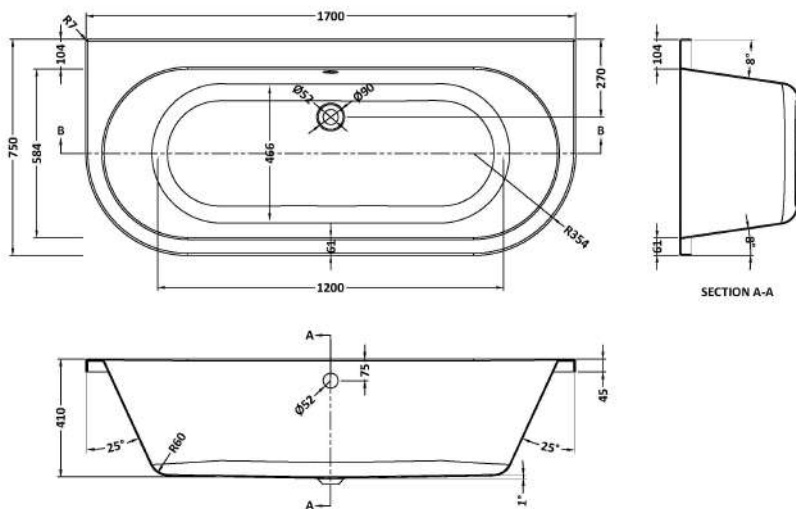

Packaging Dimensions

Length (mm):	1700
Width (mm):	750
Depth (mm):	560
Gross Weight (kg):	7.8

Packaging Data

Box Colour:	Polybagged With End Caps
Box Qty:	1
Label Size:	192 x 38
Label Colour:	White Label
Label Qty:	1

Outer Box Dimensions (If Applicable)

Length (mm):	
Width (mm):	
Height (mm):	
Gross Weight (kg):	
Barcode:	5055275893517

Product Details

Country of Origin:	Egypt
Fitting Instruction:	No
Certification:	FSC: N/A CE & UKCA: N/A
Material Colour Reference:	European White
Product Material:	Acrylic
Material Thickness:	4mm
Volume (Ltr):	N/A
Displaced Capacity:	0L
Leg Set Included:	Not Applicable
Waste Included:	Not Applicable
Drilled/Undrilled:	Not Applicable
Includes Grips:	Not Applicable
Embossed:	No
No of Tapholes:	Not Applicable
Anti-Slip:	Not Applicable

Sales Code: NBH020

Description: Shingle Back To Wall Bath

Product Dimensions

Length (mm):	1700
Width (mm):	750
Depth (mm):	390
Nett Weight (kg):	24

Packaging Dimensions

Length (mm):	1700
Width (mm):	800
Depth (mm):	390
Gross Weight (kg):	25

Packaging Data

Box Colour:	Brown Cardboard Sleeve
Box Qty:	1
Label Size:	192 x 38
Label Colour:	White Label
Label Qty:	2

Outer Box Dimensions (If Applicable)

Length (mm):	
Width (mm):	
Height (mm):	
Gross Weight (kg):	
Barcode:	5055369060634