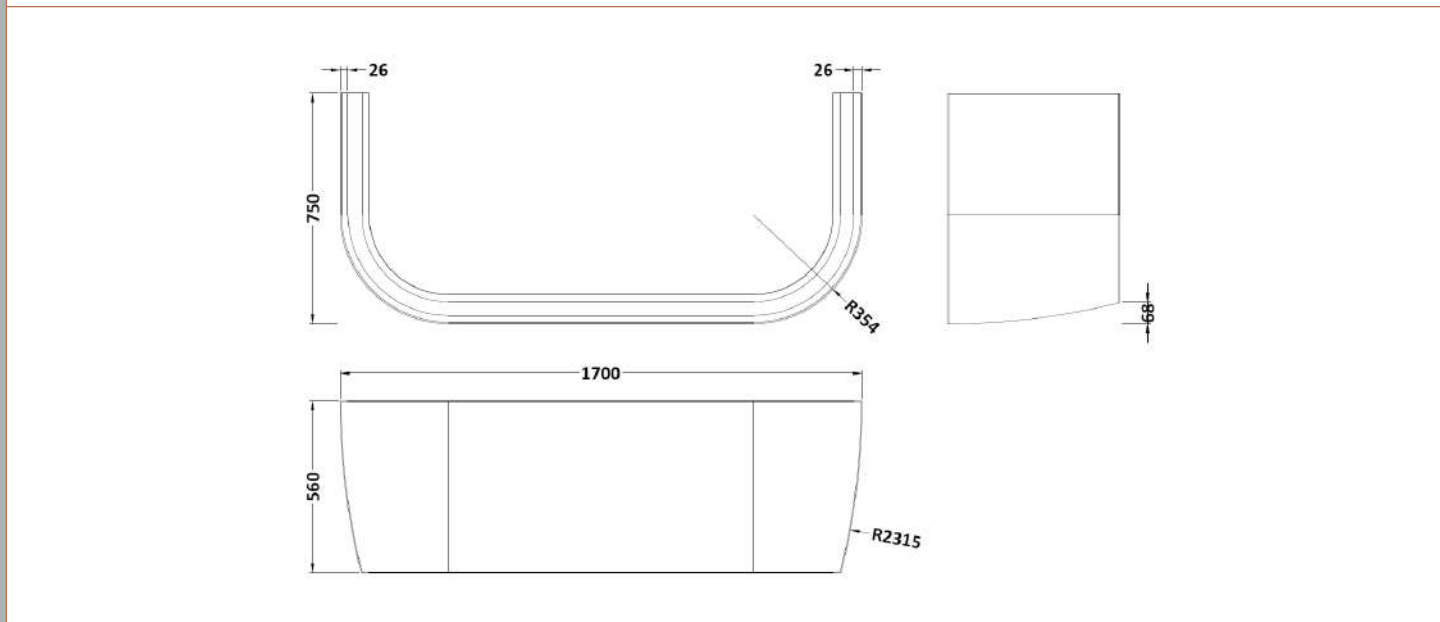

Sales Code: PAN136

Description: Back To Wall Bath Panel

Product Dimensions

Length (mm):	1700
Width (mm):	750
Depth (mm):	535
Nett Weight (kg):	7.8

Packaging Dimensions

Length (mm):	1700
Width (mm):	750
Depth (mm):	560
Gross Weight (kg):	7.8

Packaging Data

Box Colour:	Polybagged With End Caps
Box Qty:	1
Label Size:	192 x 38
Label Colour:	White Label
Label Qty:	1

Outer Box Dimensions (If Applicable)

Length (mm):	
Width (mm):	
Height (mm):	
Gross Weight (kg):	
Barcode:	5055275893517

Product Details

Country of Origin:	Egypt
Fitting Instruction:	No
Certification:	FSC: N/A CE & UKCA: N/A
Material Colour Reference:	European White
Product Material:	Acrylic
Material Thickness:	4mm
Volume (Ltr):	N/A
Displaced Capacity:	0L
Leg Set Included:	Not Applicable
Waste Included:	Not Applicable
Drilled/Undrilled:	Not Applicable
Includes Grips:	Not Applicable
Embossed:	No
No of Tapholes:	Not Applicable
Anti-Slip:	Not Applicable