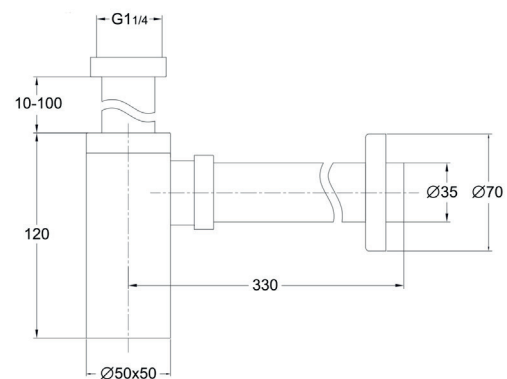

PRODUCT DATA SHEET

Minimalist Bottle Trap Brushed Brass

Product Code: BT04

SCUDO
BEAUTIFUL BATHROOMS

0330 124 7290

sales@scudo.co.uk - www.scudo.co.uk

Scudo is the trading name of Harrison Bathrooms Ltd. Whilst we endeavour to ensure that the product information is accurate we accept no liability for any information given. All images are for illustration purposes only. Product images and specification are subject to change. Measurement are in millimetres and are nominal.

Product Name	BT04
Product Description	Minimalist Bottle Trap Brass
Product Transportation	
Barcode	5060766124322
Country of origin	CH
Commodity code	7418200000
Product Measurements	
Product Weight (KG)	0.628
Product Width (mm)	50
Product Height (mm)	135
Product Depth (mm)	N/a
Product Length (mm)	355
Primary Packed Measurements	
Packaged Weight	0.753
Packed Length	32
Packed Width	13
Packed Height	6.5
Packaging Weights	
Card (kg)	0.092
Paper (kg)	6
Wood (kg)	n/a
Plastic (kg)	0.02
Compliance DOP	N/a

General Information	
Construction Material	Stainless Steel 304 alloy / Zinc plated steel
Installation type	Basin Trap
Colour / Finish	Brushed Brass
Waste Attributes	
Type	Basin Bottle Trap
Slotted or Unslotted	N/a
Connection	Threaded Nut
Function	Basin Trap
Length of Overflow Hose (mm)	N/a
Trap Attributes	
Inner Pipe Length (mm)	10-110
Outer Pipe Length (mm)	330
Connection type	Compression