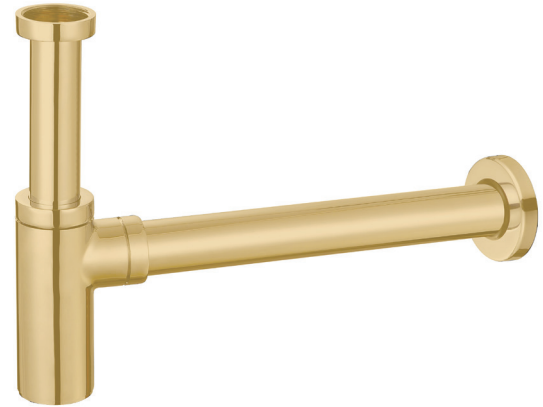

PRODUCT DATA SHEET

Minimalist Bottle Trap Brushed Brass

Product Code: BT04

SCUDO
BEAUTIFUL BATHROOMS

0330 124 7290

sales@scudo.co.uk - www.scudo.co.uk

Scudo is the trading name of Harrison Bathrooms Ltd. Whilst we endeavour to ensure that the product information is accurate we accept no liability for any information given. All images are for illustration purposes only. Product images and specification are subject to change. Measurement are in millimetres and are nominal.

Product Name	BT04
Product Description	Minimalist Bottle Trap Brass
Product Transportation	
Barcode	5060766124322
Country of origin	CH
Commodity code	7418200000
Product Measurements	
Product Weight (KG)	0.628
Product Width (mm)	50
Product Height (mm)	135
Product Depth (mm)	N/a
Product Length (mm)	355
Primary Packed Measurements	
Packaged Weight	0.753
Packed Length	32
Packed Width	13
Packed Height	6.5
Packaging Weights	
Card (kg)	0.092
Paper (kg)	6
Wood (kg)	n/a
Plastic (kg)	0.02
Compliance DOP	N/a

General Information	
Construction Material	Stainless Steel 304 alloy / Zinc plated steel
Installation type	Basin Trap
Colour / Finish	Brushed Brass
Waste Attributes	
Type	Basin Bottle Trap
Slotted or Unslotted	N/a
Connection	Threaded Nut
Function	Basin Trap
Length of Overflow Hose (mm)	N/a
Trap Attributes	
Inner Pipe Length (mm)	10-110
Outer Pipe Length (mm)	330
Connection type	Compression