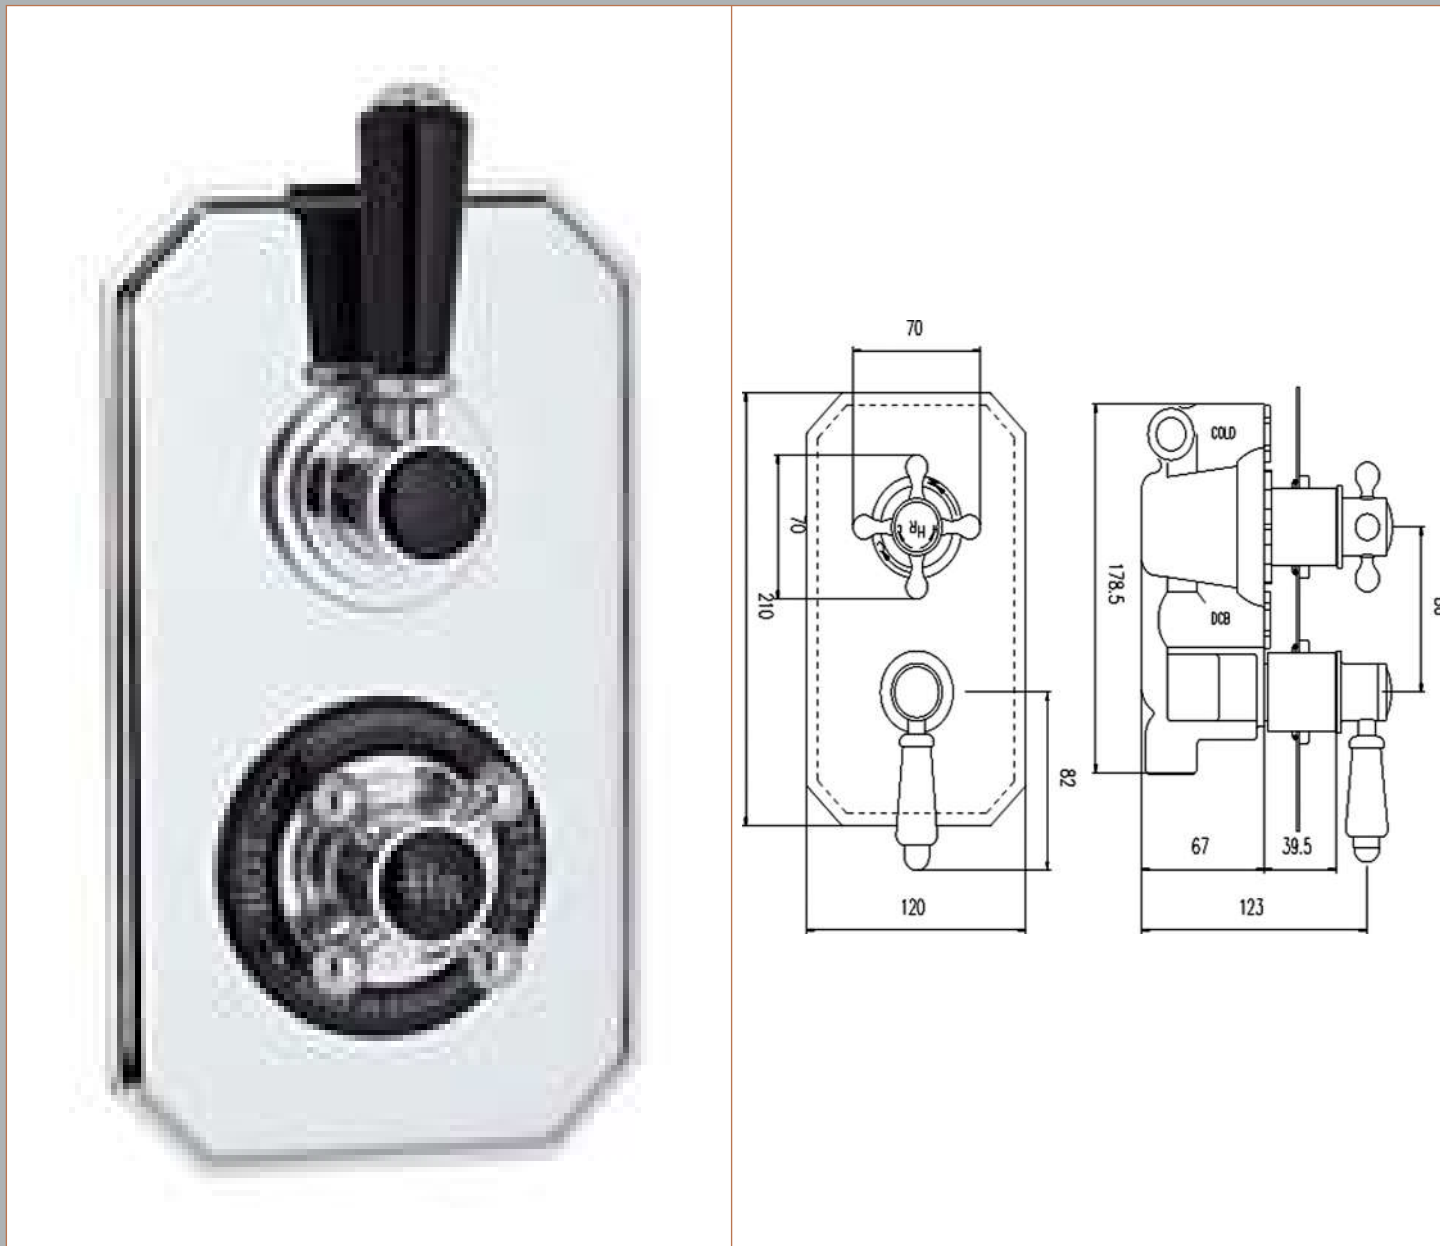

Sales Code: BTSVT004

Description: Traditional Black Twin Diverter Valve

Product Dimensions

Length (mm):	
Width (mm):	120
Height (mm):	230
Depth (mm):	135
Nett Weight (kg):	3

Packaging Dimensions

Length (mm):	250
Width (mm):	240
Height (mm):	110
Gross Weight (kg):	3.4

Packaging Data

Box Colour:	White Cardboard Box
Box Qty:	1
Label Size:	100 x 50
Label Colour:	White Label
Label Qty:	1

Outer Box Dimensions (If Applicable)

Length (mm):	
Width (mm):	
Height (mm):	
Depth (mm):	
Gross Weight (kg):	
Barcode:	5055275830932

Product Details

Country of Origin:	United Kingdom
Fitting Instruction:	No
Product Material:	Brass/ABS
Mount Type:	Wall
Outlet Elbow Supplied:	Not Applicable
Easy Clean:	Not Applicable
Head Included:	No
Handset Included:	No
Body Jets Included:	Not Applicable
No of Body Jets:	Not Applicable
Operating Pressure (bar):	0.1
Valve/Cartridge Type:	1/4 Turn Ceramic Disc
Flow Rates (L/min):	0.1 bar: 5.5 0.5 bar: 14 1 bar: 20 2 bar: 29 3 bar: 44
TMV2 Approved:	No Approval No: N/A
TMV3 Approved:	No Approval No: N/A
WRAS Approved:	No Approval No: N/A
Head Function:	Not Applicable
Handset Function:	Not Applicable
Body Jet Info:	Not Applicable
Pipe Size:	15 mm
Pipe Centres:	150mm
Colour/Finish:	Chrome
Hose Included:	Not Applicable
No. of Outlets:	2