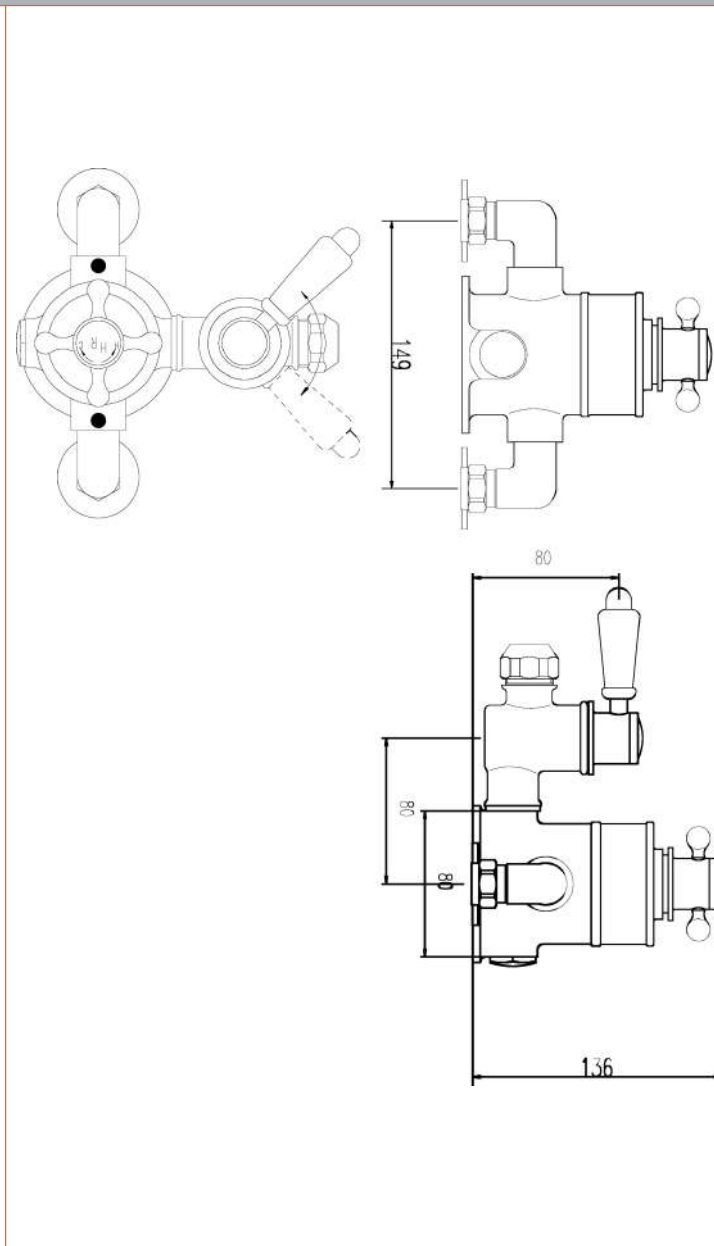

Sales Code: BTSVT101

Description: Topaz Black Twin Exposed Shower Valve

Product Dimensions

Length (mm):	
Width (mm):	195
Height (mm):	206
Depth (mm):	135
Nett Weight (kg):	3.3

Packaging Dimensions

Length (mm):	245
Width (mm):	215
Height (mm):	170
Gross Weight (kg):	3.5

Packaging Data

Box Colour:	White Cardboard Box
Box Qty:	1
Label Size:	100 x 50
Label Colour:	White Label
Label Qty:	1

Outer Box Dimensions (If Applicable)

Length (mm):	
Width (mm):	
Height (mm):	
Depth (mm):	
Gross Weight (kg):	
Barcode:	5055275830963

Product Details

Country of Origin:	United Kingdom
Fitting Instruction:	No
Product Material:	Brass
Mount Type:	Wall
Outlet Elbow Supplied:	Not Applicable
Easy Clean:	Not Applicable
Head Included:	No
Handset Included:	No
Body Jets Included:	Not Applicable
No of Body Jets:	Not Applicable
Operating Pressure (bar):	0.1
Valve/Cartridge Type:	1/4 Turn Ceramic Disc
Flow Rates (L/min):	0.1 bar: 4.5 0.5 bar: 13 1 bar: 18.5 2 bar: 26 3 bar: 33
TMV2 Approved:	No Approval No: N/A
TMV3 Approved:	No Approval No: N/A
WRAS Approved:	No Approval No: N/A
Head Function:	Not Applicable
Handset Function:	Not Applicable
Body Jet Info:	Not Applicable
Pipe Size:	15 mm
Pipe Centres:	150mm
Colour/Finish:	Chrome
Hose Included:	Not Applicable
No. of Outlets:	1