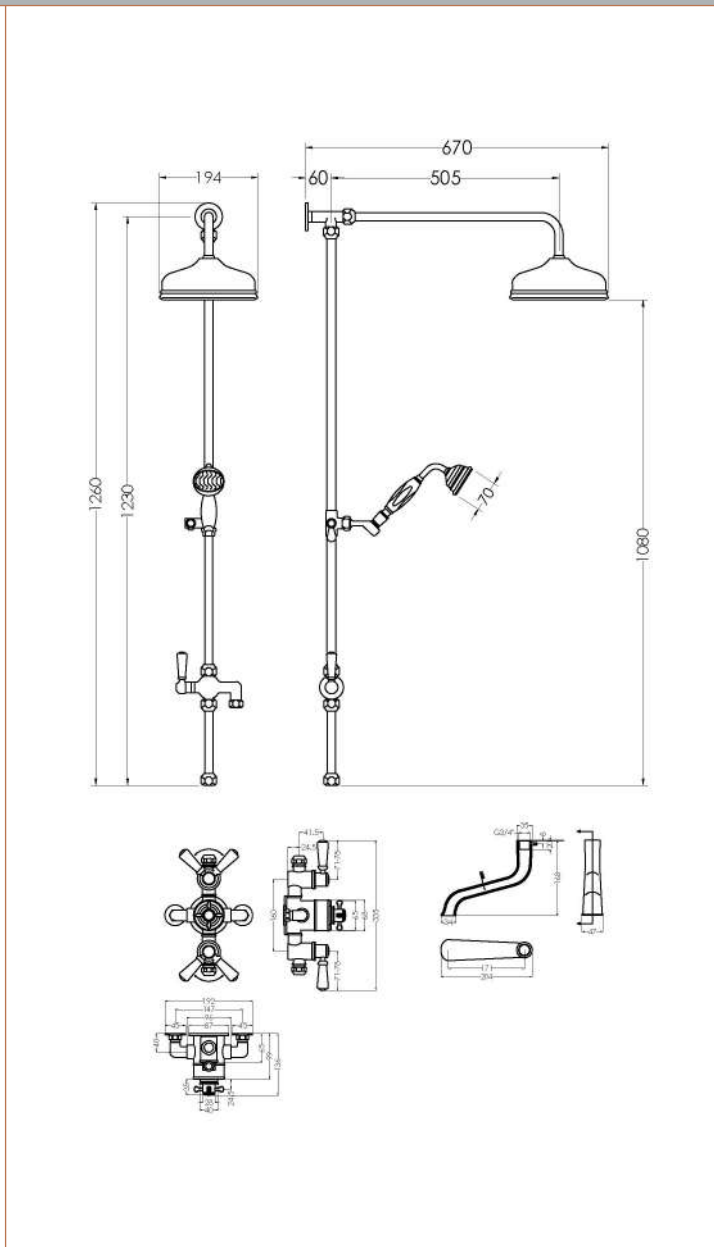

Sales Code: BTSVT103

Description: Topaz Blk Trip Exp Valve Riser & Spout

Product Dimensions

Length (mm):	
Width (mm):	195
Height (mm):	1440
Depth (mm):	667
Nett Weight (kg):	3.1

Packaging Dimensions

Length (mm):	1100
Width (mm):	260
Height (mm):	175
Gross Weight (kg):	3.6

Packaging Data

Box Colour:	White Cardboard Box
Box Qty:	1
Label Size:	100 x 50
Label Colour:	White Label
Label Qty:	1

Outer Box Dimensions (If Applicable)

Length (mm):	
Width (mm):	
Height (mm):	
Depth (mm):	
Gross Weight (kg):	
Barcode:	5055275867938

Product Details

Country of Origin:	United Kingdom
Fitting Instruction:	No
Product Material:	Brass
Mount Type:	Wall
Outlet Elbow Supplied:	Not Applicable
Easy Clean:	Not Applicable
Head Included:	Yes
Handset Included:	Yes
Body Jets Included:	Not Applicable
No of Body Jets:	Not Applicable
Operating Pressure (bar):	0.5
Valve/Cartridge Type:	1/4 Turn Ceramic Disc
Flow Rates (L/min):	0.1 bar: 4.5 0.5 bar: 13 1 bar: 18.5 2 bar: 26 3 bar: 33
TMV2 Approved:	No Approval No: N/A
TMV3 Approved:	No Approval No: N/A
WRAS Approved:	No Approval No: N/A
Head Function:	Single
Handset Function:	Single Setting
Body Jet Info:	Not Applicable
Pipe Size:	15 mm
Pipe Centres:	150mm
Colour/Finish:	Chrome
Hose Included:	Not Applicable
No. of Outlets:	2