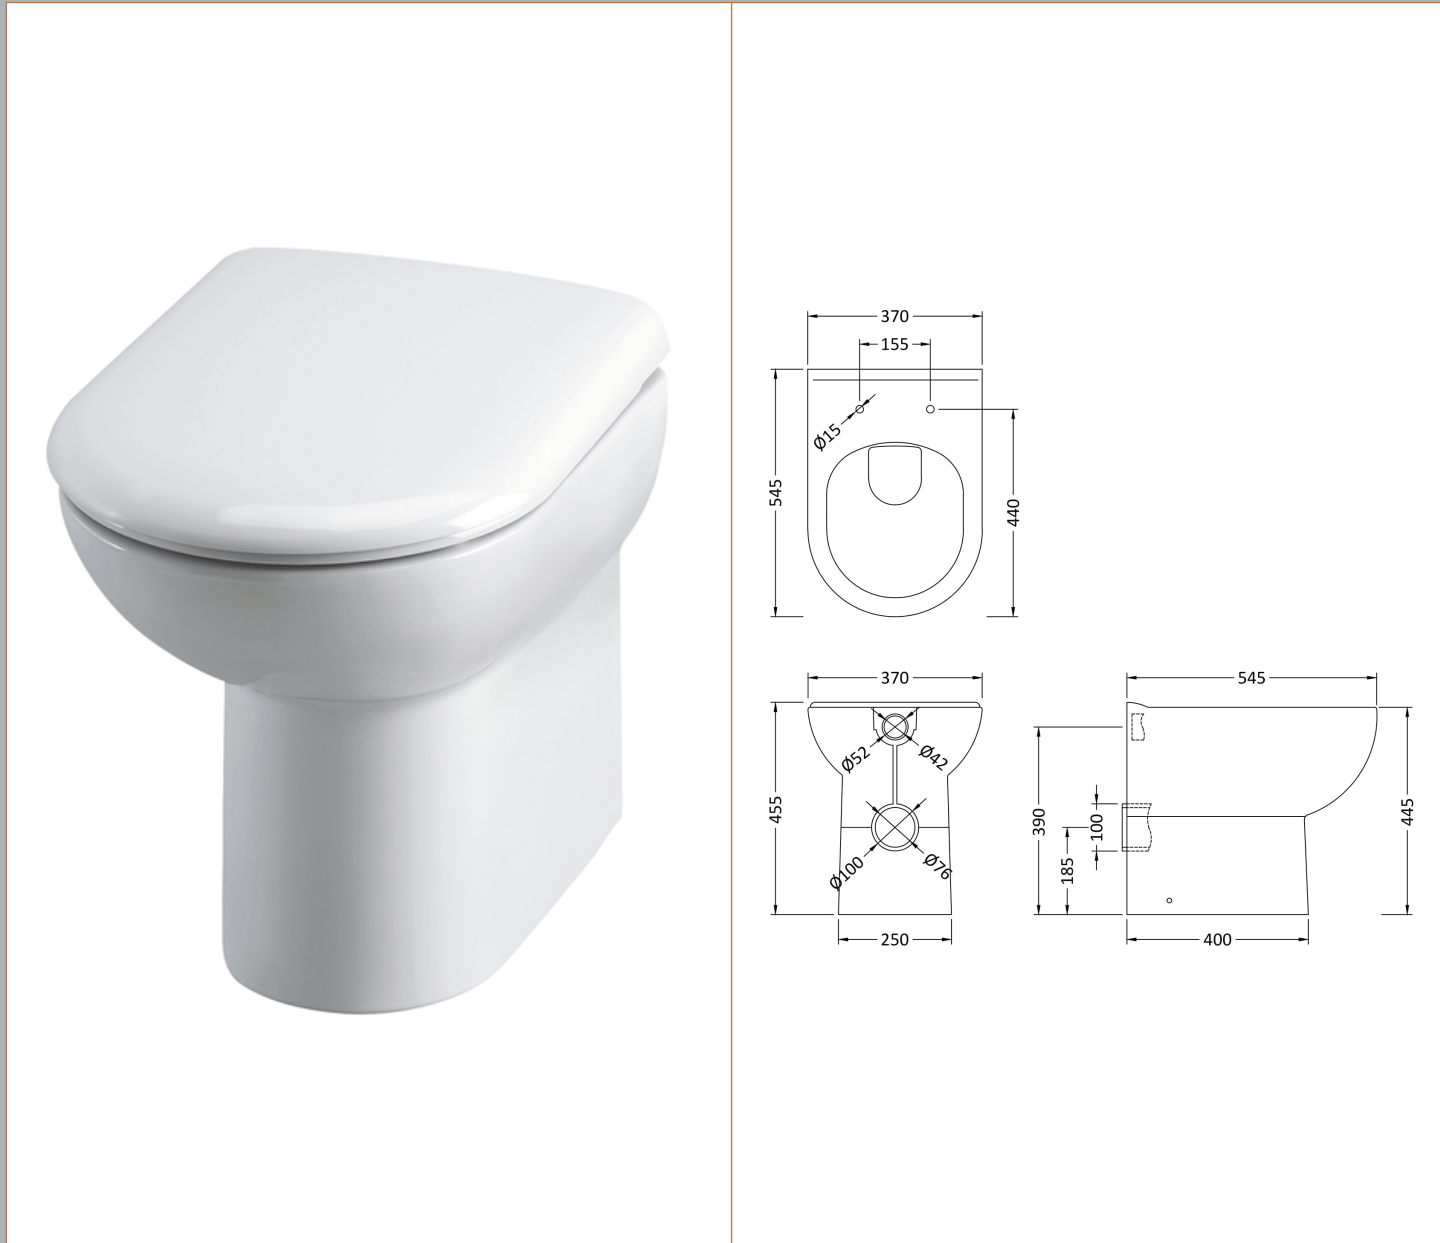

**Sales Code:** BTW006

**Description:** Lawton Comfort Height Back To Wall Pan

**Product Dimensions**

Height (mm):	455
Width (mm):	375
Depth (mm):	545
Nett Weight (kg):	23.6

**Packaging Dimensions**

Height (mm):	490
Width (mm):	400
Depth (mm):	560
Gross Weight (kg):	24

**Packaging Data**

Box Colour:	Brown Cardboard Box - Printed
Box Qty:	1
Label Size:	100 x 50
Label Colour:	Not Applicable
Label Qty:	2

**Outer Box Dimensions (If Applicable)**

Height (mm):	
Width (mm):	
Depth (mm):	
Gross Weight (kg):	
Barcode:	5056211803379

**Seats:** Seat Type: D-Shape Material: Not Applicable  
Function: Not Applicable Hinge Type: Top Fix  
Hinge Material: Not Applicable

**Cisterns:** Operating Type: Not Applicable Fittings: Not Applicable  
Lever Type: Not Applicable

**Basins:** Tap Hole: Not Applicable Chain Stay Hole: Not Applicable  
Template: Not Applicable Waste Type Req: Not Applicable  
Overflow Inc: Not Applicable Overflow Cover: Not Applicable  
Inner Bowl Depth (mm): N/A