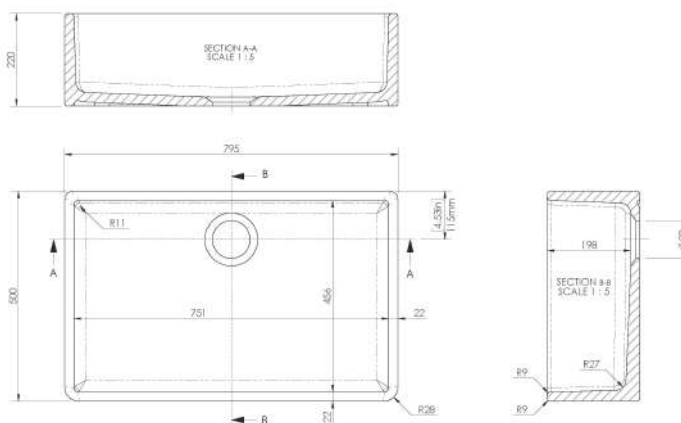

Sales Code: BU10032

Description: Butler Sink 795X500x220

Product Dimensions

Height (mm):	220
Width (mm):	795
Depth (mm):	500
Nett Weight (kg):	40.5

Packaging Dimensions

Height (mm):	237
Width (mm):	814
Depth (mm):	507
Gross Weight (kg):	41

Packaging Data

Box Colour:	Brown Cardboard Box
Box Qty:	1
Label Size:	100 x 50
Label Colour:	White Label
Label Qty:	2

Outer Box Dimensions (If Applicable)

Height (mm):	
Width (mm):	
Depth (mm):	
Gross Weight (kg):	
Barcode:	5056462649306

Product Details

Country of Origin:	Utd.Arab.Emir.	
Fitting Instruction:	No	
Certification: CE & UKCA:	WRAS:	WRAS No:
Product Material:		
Fixing Supplied:		

Pans/Bidets: Trap Style: Includes Seat:

Seats: Seat Type: Material:
Function: Hinge Type:
Hinge Material:

Cisterns: Operating Type: Fittings:
Lever Type:

Basins: Tap Hole: Chain Stay Hole:
Template: Waste Type Req:
Overflow Inc: Overflow Cover:
Inner Bowl Depth (mm): 198