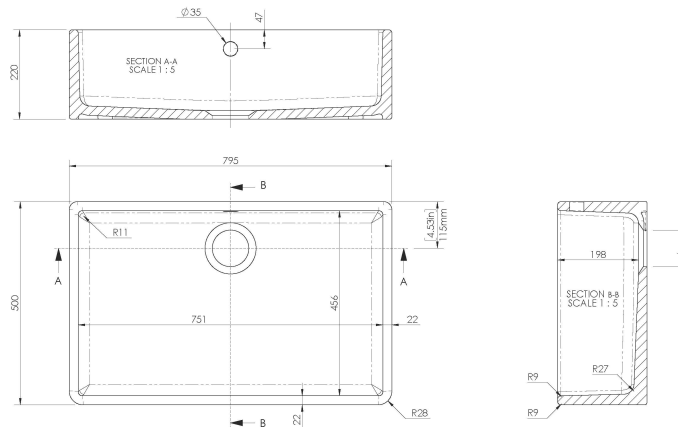

Sales Code: BU10132

Description: Butler Sink C/W Of 795X500x220

Product Dimensions

Height (mm):	220
Width (mm):	795
Depth (mm):	500
Nett Weight (kg):	40.5

Packaging Dimensions

Height (mm):	237
Width (mm):	814
Depth (mm):	507
Gross Weight (kg):	41

Packaging Data

Box Colour:	Brown Cardboard Box
Box Qty:	1
Label Size:	100 x 50
Label Colour:	White Label
Label Qty:	2

Outer Box Dimensions (If Applicable)

Height (mm):	
Width (mm):	
Depth (mm):	
Gross Weight (kg):	
Barcode:	5056462649313

Product Details

Country of Origin:	Utd.Arab.Emir.	
Fitting Instruction:	No	
Certification: CE & UKCA:	WRAS:	WRAS No:
Product Material:		
Fixing Supplied:		

Pans/Bidets: Trap Style: Includes Seat:

Seats: Seat Type: Material:
 Function: Hinge Type:
 Hinge Material:

Cisterns: Operating Type: Fittings:
 Lever Type:

Basins: Tap Hole: Chain Stay Hole:
 Template: Waste Type Req:
 Overflow Inc: Overflow Cover:
 Inner Bowl Depth (mm): 198