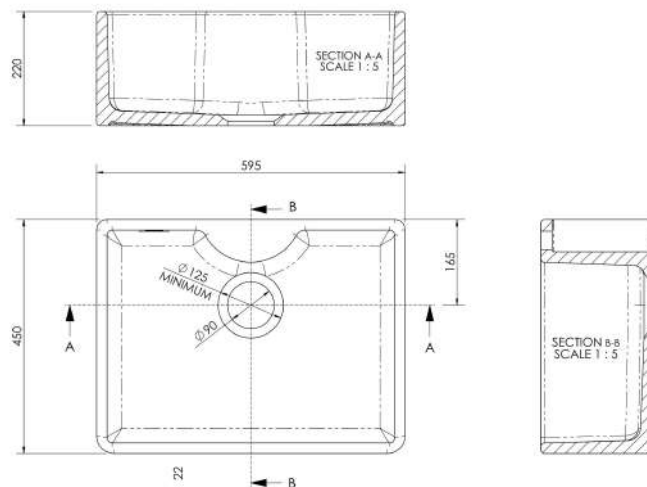

Sales Code: BU12024

Description: Butler Sink C/W TI 595X450x220

Product Dimensions

Height (mm):	220
Width (mm):	595
Depth (mm):	450
Nett Weight (kg):	30.5

Packaging Dimensions

Height (mm):	237
Width (mm):	612
Depth (mm):	457
Gross Weight (kg):	31

Packaging Data

Box Colour:	Brown Cardboard Box
Box Qty:	1
Label Size:	100 x 50
Label Colour:	White Label
Label Qty:	2

Outer Box Dimensions (If Applicable)

Height (mm):	
Width (mm):	
Depth (mm):	
Gross Weight (kg):	
Barcode:	5055275830857

Product Details

Country of Origin:	Utd.Arab.Emir.	
Fitting Instruction:	No	
Certification: CE & UKCA:	WRAS:	WRAS No:
Product Material:		
Fixing Supplied:		

Pans/Bidets: Trap Style: Includes Seat:

Seats: Seat Type: Material:
Function: Hinge Type:
Hinge Material:

Cisterns: Operating Type: Fittings:
Lever Type:

Basins: Tap Hole: Chain Stay Hole:
Template: Waste Type Req:
Overflow Inc: Overflow Cover:
Inner Bowl Depth (mm): 198