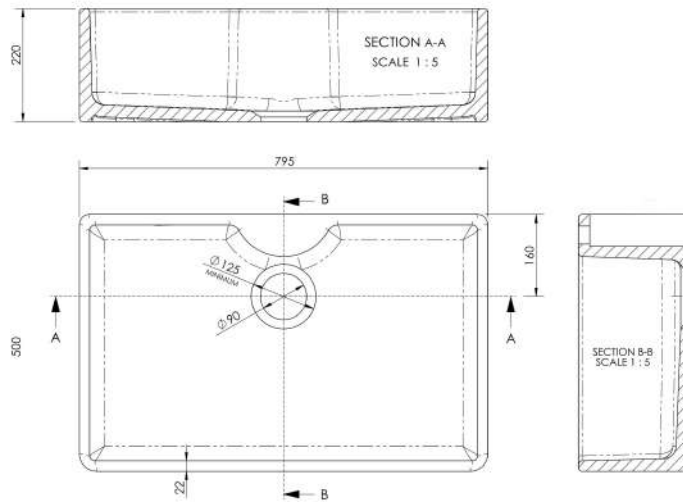

Sales Code: BU12032

Description: Butler Sink C/W TI 795X500x220

Product Dimensions

Height (mm):	220
Width (mm):	795
Depth (mm):	500
Nett Weight (kg):	40.5

Packaging Dimensions

Height (mm):	237
Width (mm):	814
Depth (mm):	507
Gross Weight (kg):	41

Packaging Data

Box Colour:	Brown Cardboard Box
Box Qty:	1
Label Size:	100 x 50
Label Colour:	White Label
Label Qty:	2

Outer Box Dimensions (If Applicable)

Height (mm):	
Width (mm):	
Depth (mm):	
Gross Weight (kg):	
Barcode:	5055275830864

Product Details

Country of Origin:	Utd.Arab.Emir.	
Fitting Instruction:	No	
Certification: CE & UKCA:	WRAS:	WRAS No:
Product Material:		
Fixing Supplied:		

Pans/Bidets: Trap Style: Includes Seat:

Seats: Seat Type: Material:
Function: Hinge Type:
Hinge Material:

Cisterns: Operating Type: Fittings:
Lever Type:

Basins: Tap Hole: Chain Stay Hole:
Template: Waste Type Req:
Overflow Inc: Overflow Cover:
Inner Bowl Depth (mm): 198