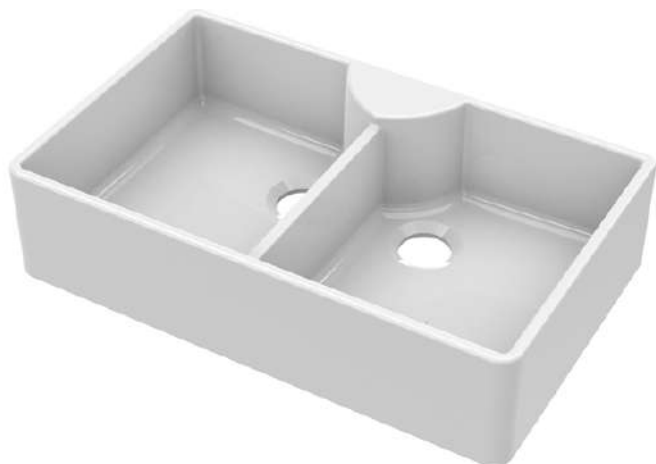

Sales Code: BU120AS36D

Description: Butler Sink Sw 895X550x220

**Product Dimensions**

Height (mm):	220
Width (mm):	895
Depth (mm):	550
Nett Weight (kg):	52.5

**Packaging Dimensions**

Height (mm):	237
Width (mm):	914
Depth (mm):	557
Gross Weight (kg):	53

**Packaging Data**

Box Colour:	Brown Cardboard Box
Box Qty:	1
Label Size:	100 x 50
Label Colour:	White Label
Label Qty:	2

**Outer Box Dimensions (If Applicable)**

Height (mm):	
Width (mm):	
Depth (mm):	
Gross Weight (kg):	
Barcode:	5055275830888

**Product Details**

Country of Origin:	Utd.Arab.Emir.	
Fitting Instruction:	No	
Certification: CE & UKCA:	WRAS:	WRAS No:
Product Material:		
Fixing Supplied:		

**Pans/Bidets:** Trap Style: Includes Seat:

**Seats:** Seat Type: Material:  
Function: Hinge Type:  
Hinge Material:

**Cisterns:** Operating Type: Fittings:  
Lever Type:

**Basins:** Tap Hole: Chain Stay Hole:  
Template: Waste Type Req:  
Overflow Inc: Overflow Cover:  
Inner Bowl Depth (mm): 198