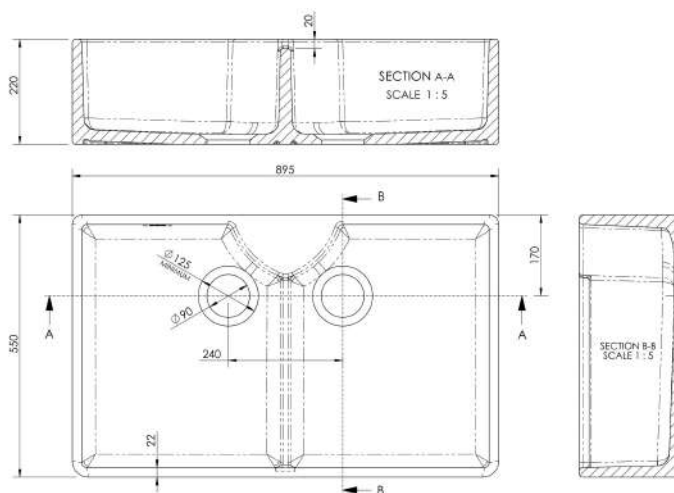

Sales Code: BU120AS36D

Description: Butler Sink Sw 895X550x220

**Product Dimensions**

Height (mm):	220
Width (mm):	895
Depth (mm):	550
Nett Weight (kg):	52.5

**Packaging Dimensions**

Height (mm):	237
Width (mm):	914
Depth (mm):	557
Gross Weight (kg):	53

**Packaging Data**

Box Colour:	Brown Cardboard Box
Box Qty:	1
Label Size:	100 x 50
Label Colour:	White Label
Label Qty:	2

**Outer Box Dimensions (If Applicable)**

Height (mm):	
Width (mm):	
Depth (mm):	
Gross Weight (kg):	
Barcode:	5055275830888

**Product Details**

Country of Origin:	Utd.Arab.Emir.	
Fitting Instruction:	No	
Certification: CE & UKCA:	WRAS:	WRAS No:
Product Material:		
Fixing Supplied:		

**Pans/Bidets:** Trap Style: Includes Seat:

**Seats:** Seat Type: Material:  
Function: Hinge Type:  
Hinge Material:

**Cisterns:** Operating Type: Fittings:  
Lever Type:

**Basins:** Tap Hole: Chain Stay Hole:  
Template: Waste Type Req:  
Overflow Inc: Overflow Cover:  
Inner Bowl Depth (mm): 198