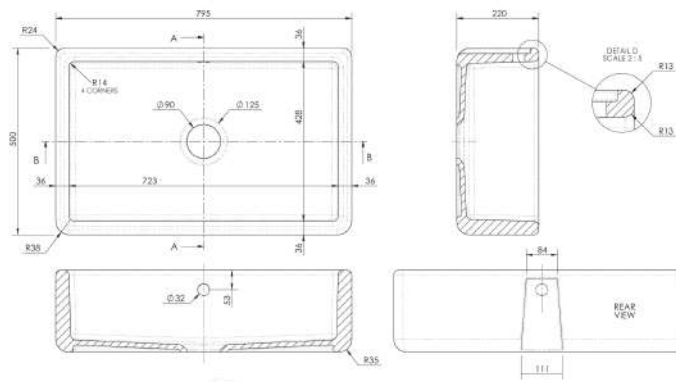

Sales Code: BU17132

Description: Sgl Bowl Thick C/W 795X500x220

Product Dimensions

Height (mm):	220
Width (mm):	795
Depth (mm):	500
Nett Weight (kg):	53

Packaging Dimensions

Height (mm):	225
Width (mm):	825
Depth (mm):	520
Gross Weight (kg):	53.5

Packaging Data

Box Colour:	Brown Cardboard Box
Box Qty:	1
Label Size:	100 x 50
Label Colour:	White Label
Label Qty:	2

Outer Box Dimensions (If Applicable)

Height (mm):	
Width (mm):	
Depth (mm):	
Gross Weight (kg):	
Barcode:	5056678471340

Product Details

Country of Origin:	Utd.Arab.Emir.	
Fitting Instruction:		
Certification: CE & UKCA:	WRAS:	WRAS No:
Product Material:		
Fixing Supplied:		

Pans/Bidets: Trap Style: _____ Includes Seat: _____

Seats: Seat Type: _____ Material: _____
 Function: _____ Hinge Type: _____
 Hinge Material: _____

Cisterns: Operating Type: _____ Fittings: _____
 Lever Type: _____

Basins: Tap Hole: _____ Chain Stay Hole: _____
 Template: _____ Waste Type Req: _____
 Overflow Inc: _____ Overflow Cover: _____
 Inner Bowl Depth (mm): 198