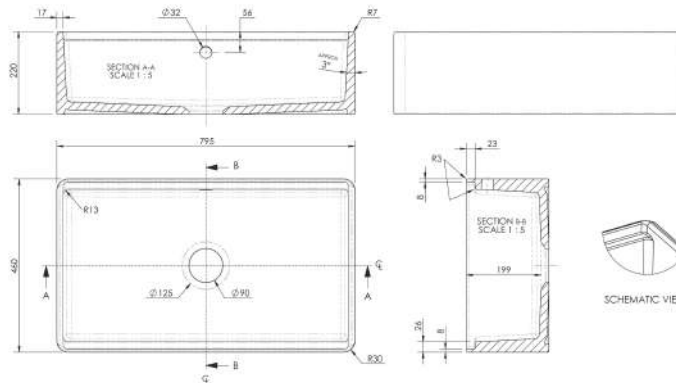

Sales Code: BU18132

Description: Sgl Bowl Ledge C/W 795X460x220

Product Dimensions

Height (mm):	220
Width (mm):	795
Depth (mm):	460
Nett Weight (kg):	39.3

Packaging Dimensions

Height (mm):	230
Width (mm):	825
Depth (mm):	480
Gross Weight (kg):	39.8

Packaging Data

Box Colour:	Brown Cardboard Box
Box Qty:	1
Label Size:	100 x 50
Label Colour:	White Label
Label Qty:	2

Outer Box Dimensions (If Applicable)

Height (mm):	
Width (mm):	
Depth (mm):	
Gross Weight (kg):	
Barcode:	5056678471388

Product Details

Country of Origin:	Utd.Arab.Emir.	
Fitting Instruction:	No	
Certification: CE & UKCA:	WRAS:	WRAS No:
Product Material:		
Fixing Supplied:		

Pans/Bidets: Trap Style: Includes Seat:

Seats: Seat Type: Material:
Function: Hinge Type:
Hinge Material:

Cisterns: Operating Type: Fittings:
Lever Type:

Basins: Tap Hole: Chain Stay Hole:
Template: Waste Type Req:
Overflow Inc: Overflow Cover:
Inner Bowl Depth (mm): 198