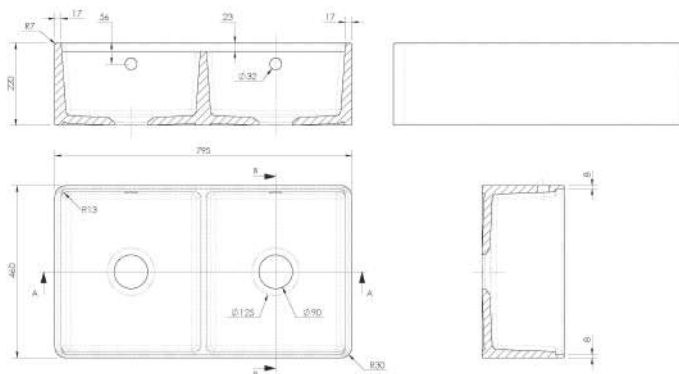

**Sales Code:** BU181AF32D

**Description:** Dbl Bowl Ledge F/Weir C/W 795X460x220

**Product Dimensions**

Height (mm):	220
Width (mm):	795
Depth (mm):	460
Nett Weight (kg):	44.4

**Packaging Dimensions**

Height (mm):	230
Width (mm):	825
Depth (mm):	480
Gross Weight (kg):	44.9

**Packaging Data**

Box Colour:	Brown Cardboard Box
Box Qty:	1
Label Size:	100 x 50
Label Colour:	White Label
Label Qty:	2

**Outer Box Dimensions (If Applicable)**

Height (mm):	
Width (mm):	
Depth (mm):	
Gross Weight (kg):	
Barcode:	5056678471364

**Product Details**

Country of Origin:	Utd.Arab.Emir.
Fitting Instruction:	No
Certification: CE & UKCA:	WRAS: WRAS No:
Product Material:	
Fixing Supplied:	

**Pans/Bidets:** Trap Style: Includes Seat:

**Seats:** Seat Type: Material:  
Function: Hinge Type:  
Hinge Material:

**Cisterns:** Operating Type: Fittings:  
Lever Type:

**Basins:** Tap Hole: Chain Stay Hole:  
Template: Waste Type Req:  
Overflow Inc: Overflow Cover:  
Inner Bowl Depth (mm): 198