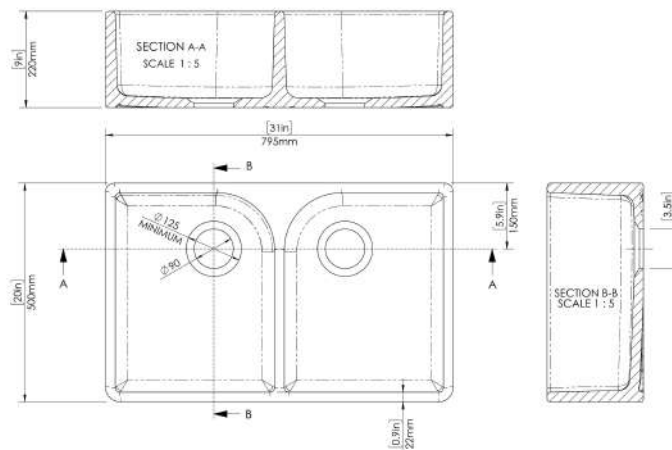

Sales Code: BU420AF32D

Description: Butler Sink Fw 795X500x220

Product Dimensions

Height (mm):	220
Width (mm):	795
Depth (mm):	500
Nett Weight (kg):	45.5

Packaging Dimensions

Height (mm):	237
Width (mm):	814
Depth (mm):	507
Gross Weight (kg):	46

Packaging Data

Box Colour:	Brown Cardboard Box
Box Qty:	1
Label Size:	100 x 50
Label Colour:	White Label
Label Qty:	2

Outer Box Dimensions (If Applicable)

Height (mm):	
Width (mm):	
Depth (mm):	
Gross Weight (kg):	
Barcode:	5056678435199

Product Details

Country of Origin:	Utd.Arab.Emir.	
Fitting Instruction:	No	
Certification: CE & UKCA:	WRAS:	WRAS No:
Product Material:		
Fixing Supplied:		

Pans/Bidets: Trap Style: Includes Seat:

Seats: Seat Type: Material:
Function: Hinge Type:
Hinge Material:

Cisterns: Operating Type: Fittings:
Lever Type:

Basins: Tap Hole: Chain Stay Hole:
Template: Waste Type Req:
Overflow Inc: Overflow Cover:
Inner Bowl Depth (mm): 198