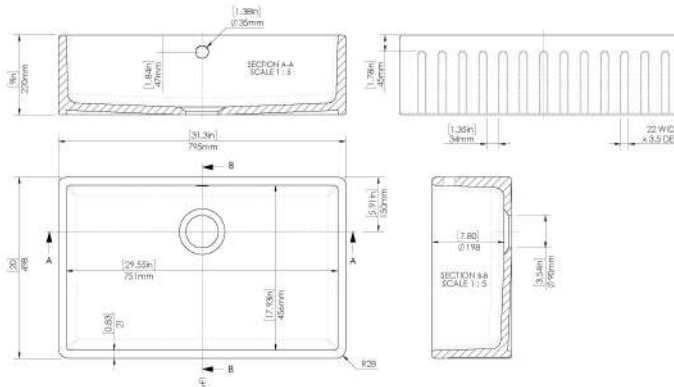

Sales Code: BUF10132

Description: Butler Sink Fluted C/W Of 795X500x220

Product Dimensions

Height (mm):	220
Width (mm):	795
Depth (mm):	500
Nett Weight (kg):	42.5

Packaging Dimensions

Height (mm):	250
Width (mm):	820
Depth (mm):	515
Gross Weight (kg):	43

Packaging Data

Box Colour:	Brown Cardboard Box
Box Qty:	1
Label Size:	100 x 50
Label Colour:	White Label
Label Qty:	2

Outer Box Dimensions (If Applicable)

Height (mm):	
Width (mm):	
Depth (mm):	
Gross Weight (kg):	
Barcode:	5056678435526

Product Details

Country of Origin:	Utd.Arab.Emir.	
Fitting Instruction:	No	
Certification: CE & UKCA:	WRAS:	WRAS No:
Product Material:		
Fixing Supplied:		

Pans/Bidets: Trap Style: Includes Seat:

Seats: Seat Type: Material:
Function: Hinge Type:
Hinge Material:

Cisterns: Operating Type: Fittings:
Lever Type:

Basins: Tap Hole: Chain Stay Hole:
Template: Waste Type Req:
Overflow Inc: Overflow Cover:
Inner Bowl Depth (mm): 198