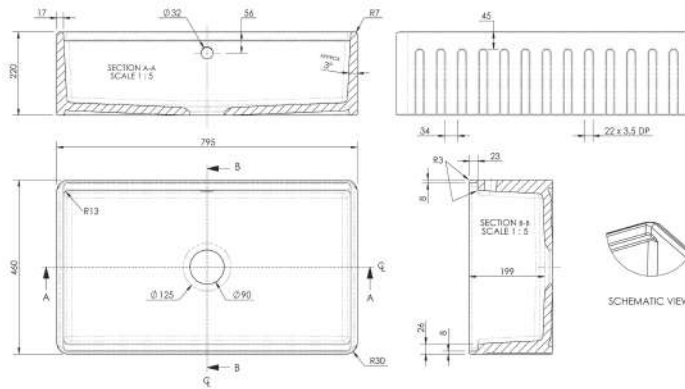

Sales Code: BUF18132

Description: Sgl Bowl Ledge Fluted C/W 795X460x220

Product Dimensions

Height (mm):	220
Width (mm):	795
Depth (mm):	460
Nett Weight (kg):	37

Packaging Dimensions

Height (mm):	230
Width (mm):	825
Depth (mm):	480
Gross Weight (kg):	37.5

Packaging Data

Box Colour:	Brown Cardboard Box
Box Qty:	1
Label Size:	100 x 50
Label Colour:	White Label
Label Qty:	2

Outer Box Dimensions (If Applicable)

Height (mm):	
Width (mm):	
Depth (mm):	
Gross Weight (kg):	
Barcode:	5056678471395

Product Details

Country of Origin:	Utd.Arab.Emir.	
Fitting Instruction:	No	
Certification: CE & UKCA:	WRAS:	WRAS No:
Product Material:		
Fixing Supplied:		

Pans/Bidets: Trap Style: Includes Seat:

Seats: Seat Type: Material:
Function: Hinge Type:
Hinge Material:

Cisterns: Operating Type: Fittings:
Lever Type:

Basins: Tap Hole: Chain Stay Hole:
Template: Waste Type Req:
Overflow Inc: Overflow Cover:
Inner Bowl Depth (mm): 198