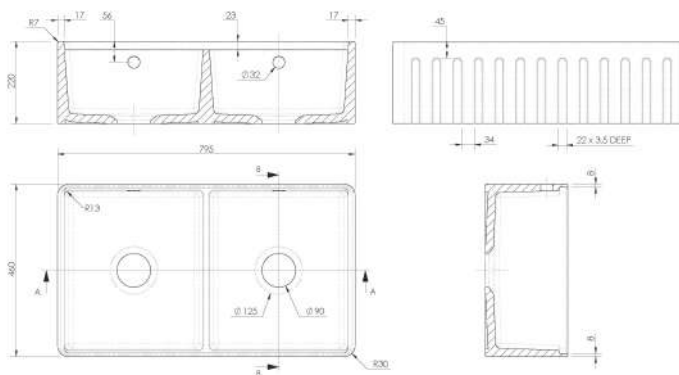

Sales Code: BUF181AF32D

Description: Dbl Bowl Ledge F/Weir Fl C/W 795X460x220

Product Dimensions

Height (mm):	220
Width (mm):	795
Depth (mm):	460
Nett Weight (kg):	43.2

Packaging Dimensions

Height (mm):	230
Width (mm):	825
Depth (mm):	480
Gross Weight (kg):	43.7

Packaging Data

Box Colour:	Brown Cardboard Box
Box Qty:	1
Label Size:	100 x 50
Label Colour:	White Label
Label Qty:	2

Outer Box Dimensions (If Applicable)

Height (mm):	
Width (mm):	
Depth (mm):	
Gross Weight (kg):	
Barcode:	5056678471371

Product Details

Country of Origin:	Utd.Arab.Emir.	
Fitting Instruction:	No	
Certification: CE & UKCA:	WRAS:	WRAS No:
Product Material:		
Fixing Supplied:		

Pans/Bidets: Trap Style: Includes Seat:

Seats: Seat Type: Material:
Function: Hinge Type:
Hinge Material:

Cisterns: Operating Type: Fittings:
Lever Type:

Basins: Tap Hole: Chain Stay Hole:
Template: Waste Type Req:
Overflow Inc: Overflow Cover:
Inner Bowl Depth (mm): 198