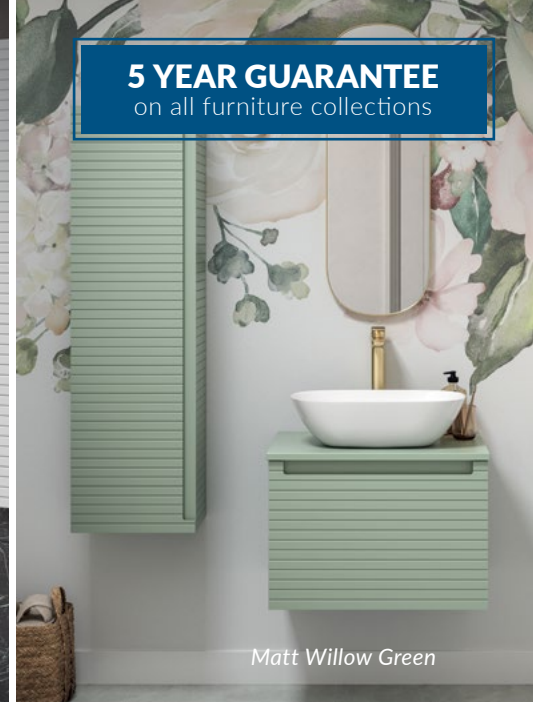

Matt Cotton

Matt Mineral Grey

Matt Willow Green

5 YEAR GUARANTEE
on all furniture collections

Barnoldby

Wall Hung Furniture

Textured furniture with soft horizontal fluted lines and a unique wrap around drawer box.

Soft Close comes as standard on all units, with basin units available with a ceramic sit on basin or with a countertop and washbowl.

BATHROOMS

www.showerstoyou.co.uk

Barnoldby

Wall Hung Furniture

5 YEAR GUARANTEE
on all furniture collections

A stylish collection of wall hung furniture. A handleless design, the range comes with soft close doors and drawers.

**WALL HUNG 350MM
TALL UNIT**

W350 x H1200 x D270mm

**WALL HUNG
1 DRAWER BASIN UNIT**

615MM - W615 x H435 x D460mm