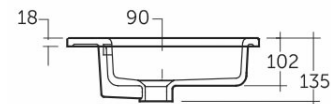

### Technical specifications

Dimensions: 410 x 220 mm

Weight: 4.5 Kg

Color: Pure White

Shape of basin: Rectangle

Suites: [RAK-JOY UNO](#)  
[RAK-JOY](#)

Code	Name
JOYWB4106AWHA	40CM Drop In Wash Basin

Dimensions: All dimensions in mm. Tolerance of vitreous china & fireclay items:  $\pm 5\%$  for below 200mm and  $\pm 3\%$  for above 200mm; for all other items tolerance  $\pm 1\%$ . Note: Due to a continuing development program to improve design and performance, the manufacturer reserves all rights to vary specifications without prior information. Please note accessories are for photographic use only.