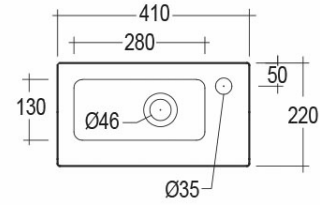

# RAK-JOY - JOYWB4106AWHA

### Technical specifications

Dimensions: 410 x 220 mm

Weight: 4.5 Kg

Color: Pure White

Shape of basin: Rectangle

Suites: [RAK-JOY UNO](#)  
[RAK-JOY](#)

Code	Name
JOYWB4106AWHA	40CM Drop In Wash Basin

Dimensions: All dimensions in mm. Tolerance of vitreous china & fireclay items:  $\pm 5\%$  for below 200mm and  $\pm 3\%$  for above 200mm; for all other items tolerance  $\pm 1\%$ . Note: Due to a continuing development program to improve design and performance, the manufacturer reserves all rights to vary specifications without prior information. Please note accessories are for photographic use only.