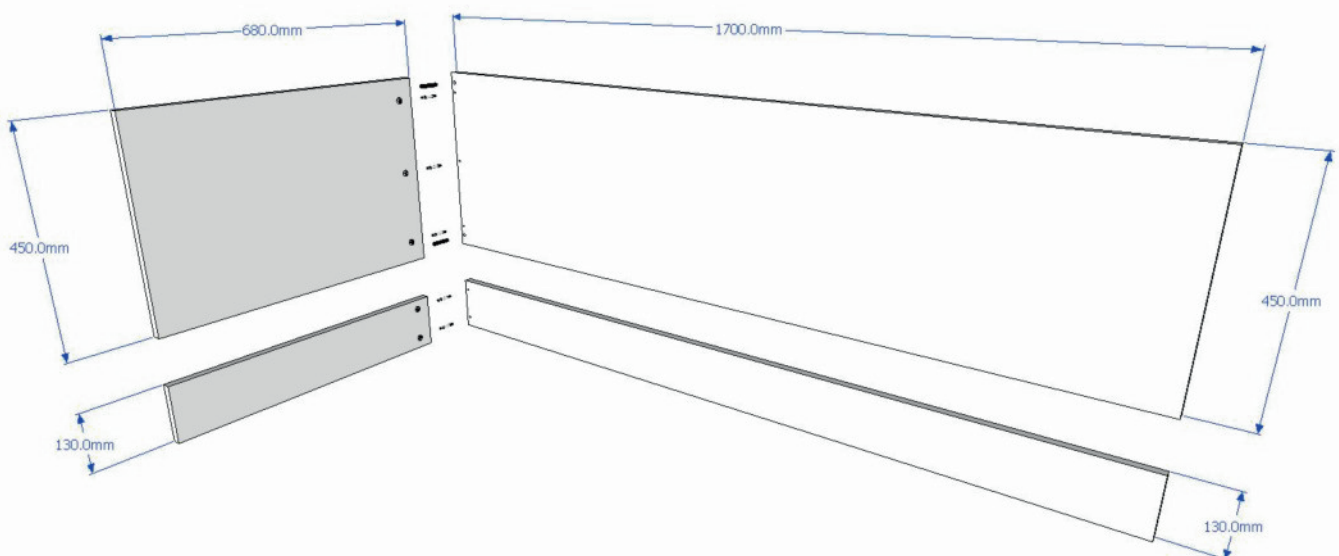

TECHNICAL SPECIFICATION

Nevada Bath Panels

DESCRIPTION	Gloss
COLOUR OPTIONS	Cashmere, Dark Grey, White and Indigo Gloss*
DECORATIVE ACCESSORIES	Bath panel and plinth

*Available in 4 high gloss colours.

Please use suffix when ordering: CA, GR, WH and IN