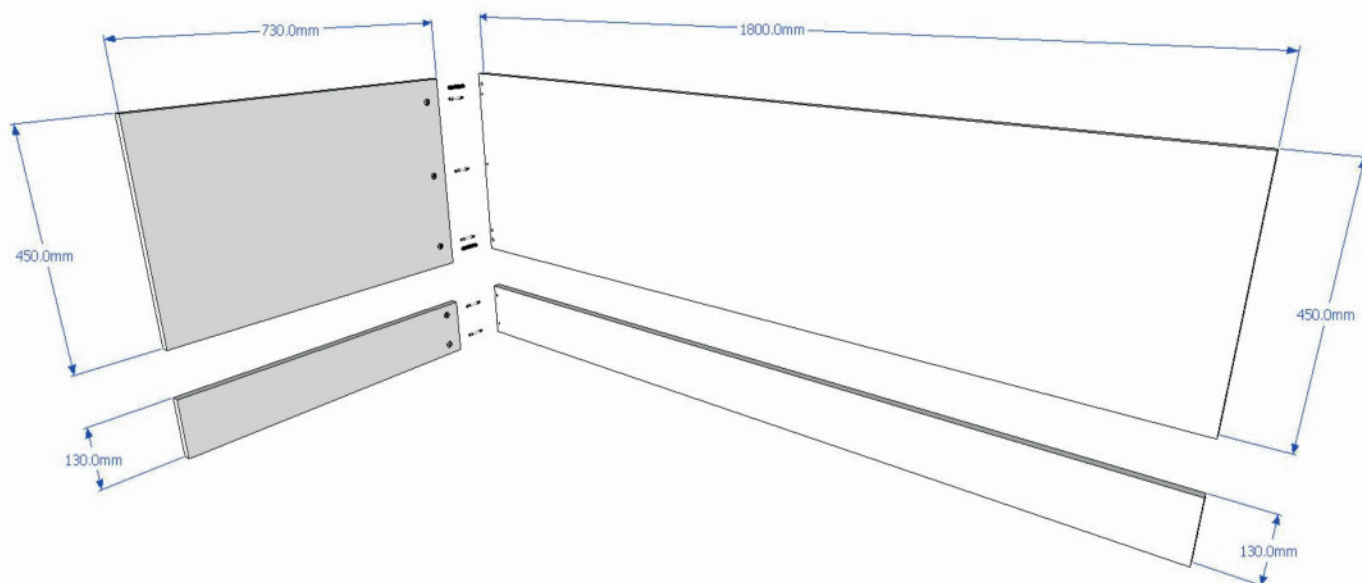

Technical Data Sheet

Nevada Bath Panels

1800mm Front Panel: EF311CA / EF311GR / EF311WH

750mm End Panel: EF313CA / EF313GR / EF313WH

essential

BATHROOMS

TECHNICAL SPECIFICATION

Nevada Bath Panels

DESCRIPTION	Gloss
COLOUR OPTIONS	Cashmere, Dark Grey and White*
DECORATIVE ACCESSORIES	Bath panel and plinth

*Available in 3 high gloss colours.
Please use suffix when ordering: CA, GR and WH

Technical Data Sheet

Nevada Bath Panels

1800mm Front Panel: EF311CA / EF311GR / EF311WH

750mm End Panel: EF313CA / EF313GR / EF313WH

essential
BATHROOMS