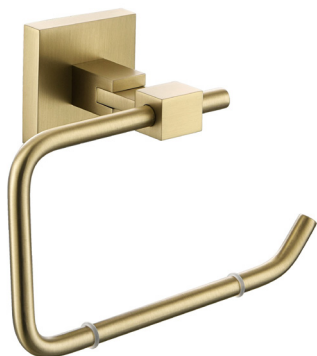

# SQ ROLL BB

## Accessories Square Toilet Roll Holder Brushed Brass

### Features:

- Height 160mm
- Width 147mm
- Depth 66mm
- Brushed Brass is a subtle but elegant refinement of a traditional bathroom finish giving an opulent feel with a modern twist
- Solid Brass

### Specification

Contemporary or Traditional:	Contemporary
Main Construction Material:	Brass
What's in the Box?:	1 x Toilet Roll Holder, 1 x Fixing Kit, 1 x Fitting Instructions