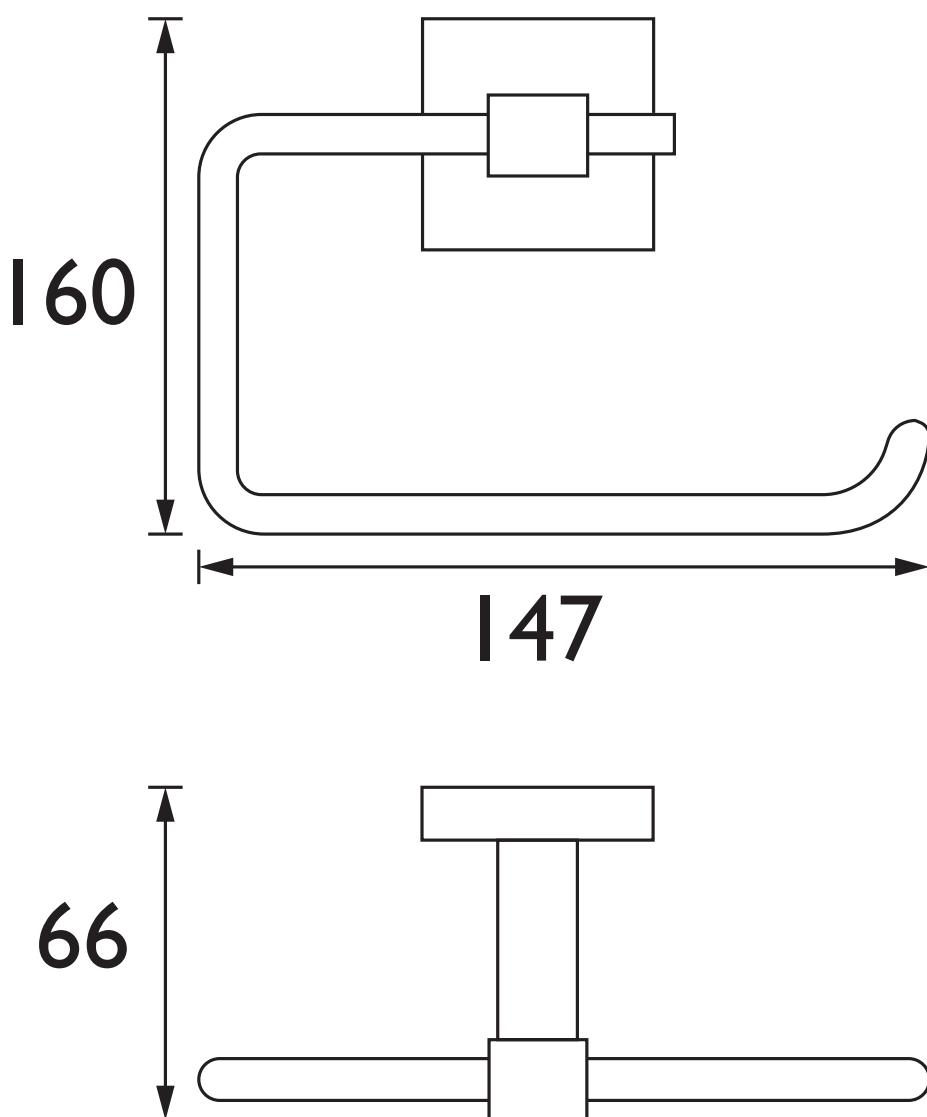

### Features:

- Height 160mm
- Width 147mm
- Depth 66mm
- Brushed Brass is a subtle but elegant refinement of a traditional bathroom finish giving an opulent feel with a modern twist
- Solid Brass

### Specification

Contemporary or Traditional:	Contemporary
Main Construction Material:	Brass
What's in the Box?:	1 x Toilet Roll Holder, 1 x Fixing Kit, 1 x Fitting Instructions

### Dimensions (measurements in mm)

TECHNICAL  
DATA  
SHEET

BRISTAN

D1