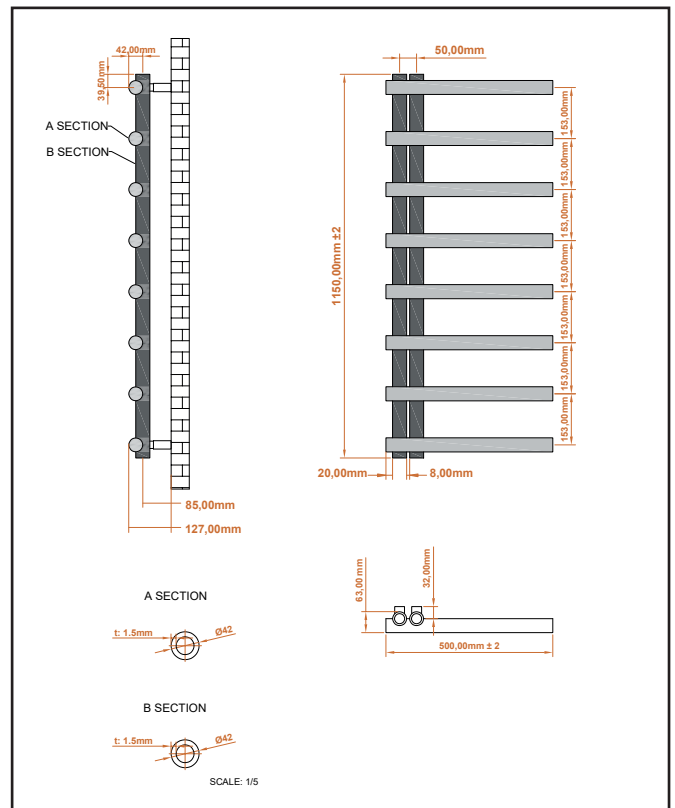

PRODUCT DATA SHEET

Carlo Towel Radiator - 500 X 1150

Product Code: CARL1150-500-A

SCUDO
BEAUTIFUL BATHROOMS

0330 124 7290

sales@scudo.co.uk - www.scudo.co.uk

Scudo is the trading name of Harrison Bathrooms Ltd. Whilst we endeavour to ensure that the product information is accurate we accept no liability for any information given. All images are for illustration purposes only. Product images and specification are subject to change. Measurement are in millimetres and are nominal.

Product Name	CARL1150-500-A
Product Description	Carlo 1150 x 500 Anthracite
Product Transportation	
Barcode	5060964930664
Country of origin	TURK
Commodity code	7322190000
Product Measurements	
Product Weight (KG)	0
Product Width (mm)	500
Product Height (mm)	1150
Product Depth (mm)	61
Product Length (mm)	0
Primary Packed Measurements	
Packaged Weight	10.8
Packed Length	1170
Packed Width	460
Packed Height	830
Packaging Weights	
Card (kg)	0
Paper (g)	0
Wood (kg)	0
Plastic (kg)	0
Compliance DOP	HBDOCH112

General Information	
Construction Material	Steel
Installation type	Wall
Colour / Finish	Textured Carbon Anthracite
Heating Attributes	
Bar Arrangement	N/a
Number of Bars	8
Radiator Diameter (Ø)	61
RAL#	7946
Bar Diameter (Ø)	42
BTU @ 50°C	1426
Thermal Output @ 50°C (WATT's)	418
Element installation compatible	No
Water Content Volume	7.5
Max Projection (mm)	127
Selected element must not exceed the maximum BTU / Watt output of the product. Seek advice from a competent installer.	
First Fix Dimensions	
Pipe Centres C1 (mm)	50
Pipe Centres C2 (mm)	85