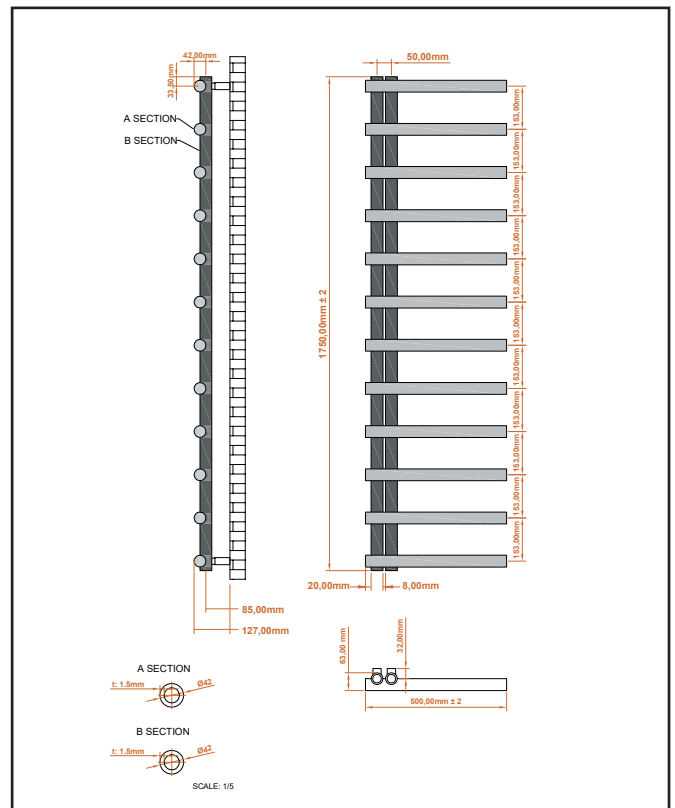

PRODUCT DATA SHEET

Carlo Towel Radiator - 500 X 1750

Product Code: CARL1750-500-W

SCUDO
BEAUTIFUL BATHROOMS

0330 124 7290

sales@scudo.co.uk - www.scudo.co.uk

Scudo is the trading name of Harrison Bathrooms Ltd. Whilst we endeavour to ensure that the product information is accurate we accept no liability for any information given. All images are for illustration purposes only. Product images and specification are subject to change. Measurement are in millimetres and are nominal.

Product Name	CARL1750-500-W
Product Description	Carlo 1750 x 500 White
Product Transportation	
Barcode	5060964930640
Country of origin	TURK
Commodity code	7322190000
Product Measurements	
Product Weight (KG)	0
Product Width (mm)	500
Product Height (mm)	1750
Product Depth (mm)	61
Product Length (mm)	0
Primary Packed Measurements	
Packaged Weight	15.8
Packed Length	1770
Packed Width	460
Packed Height	830
Packaging Weights	
Card (kg)	
Paper (g)	
Wood (kg)	
Plastic (kg)	
Compliance DOP	HBDOCH116

General Information	
Construction Material	Steel
Installation type	Wall
Colour / Finish	Textured White
Heating Attributes	
Bar Arrangement	N/a
Number of Bars	12
Radiator Diameter (Ø)	61
RAL#	9016
Bar Diameter (Ø)	42
BTU @ 50°C	2149
Thermal Output @ 50°C (WATT's)	630
Element installation compatible	No
Water Content Volume	11.3
Max Projection (mm)	127
Selected element must not exceed the maximum BTU / Watt out put of the product Seek advice from a competent installer	
First Fix Dimensions	
Pipe Centres C1 (mm)	50
Pipe Centres C2 (mm)	85

Dimensions
(measurements in mm)

LIFETIME GUARANTEE

We are confident in our products and we want our customer to be, we proudly give a lifetime guarantee on our taps and showers, further details can be found on our website.