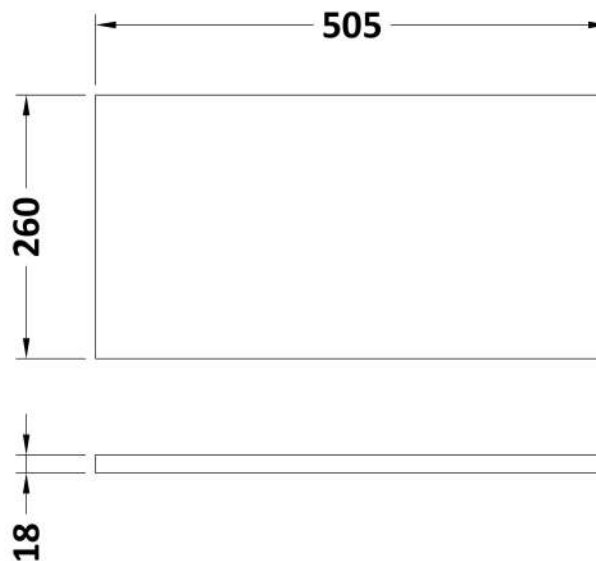

Sales Code: CBI104A

Description: 500 Wc Unit (255mm Deep)

Packaging Details

Barcode: 5056462603070

Sales Code: OFF145

Description: 500 Wc Unit (255mm Deep)

Product Dimensions

Height (mm):	864
Width (mm):	500
Depth (mm):	255
Nett Weight (kg):	11.5

Packaging Dimensions

Height (mm):	290
Width (mm):	525
Depth (mm):	875
Gross Weight (kg):	12

Packaging Data

Box Colour:	Brown Cardboard Box
Box Qty:	1
Label Size:	100 x 50
Label Colour:	Not Applicable
Label Qty:	0

Sales Code: OFF141

Description: 500 Wc Unit Top 505X260

Product Dimensions

Height (mm):	18
Width (mm):	505
Depth (mm):	260
Nett Weight (kg):	2

Packaging Dimensions

Height (mm):	25
Width (mm):	525
Depth (mm):	280
Gross Weight (kg):	2

Packaging Data

Box Colour:	Brown Cardboard Box
Box Qty:	1
Label Size:	50 x 100
Label Colour:	White Label
Label Qty:	2

Outer Box Dimensions (If Applicable)

Height (mm):	
Width (mm):	
Depth (mm):	
Gross Weight (kg):	
Barcode:	5056462601113