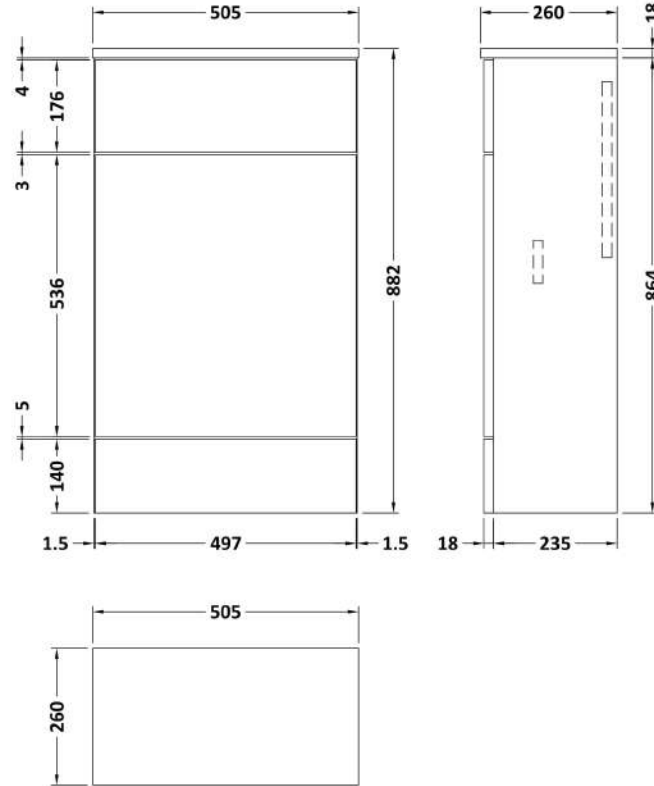

Sales Code: CBI104A

Description: 500 Wc Unit (255mm Deep)

Packaging Details

Barcode: 5056462603070

Sales Code: OFF145

Description: 500 Wc Unit (255mm Deep)

Product Dimensions

Height (mm):	864
Width (mm):	500
Depth (mm):	255
Nett Weight (kg):	11.5

Packaging Dimensions

Height (mm):	290
Width (mm):	525
Depth (mm):	875
Gross Weight (kg):	12

Packaging Data

Box Colour:	Brown Cardboard Box
Box Qty:	1
Label Size:	100 x 50
Label Colour:	Not Applicable
Label Qty:	0

Sales Code: OFF141

Description: 500 Wc Unit Top 505X260

Product Dimensions

Height (mm):	18
Width (mm):	505
Depth (mm):	260
Nett Weight (kg):	2

Packaging Dimensions

Height (mm):	25
Width (mm):	525
Depth (mm):	280
Gross Weight (kg):	2

Packaging Data

Box Colour:	Brown Cardboard Box
Box Qty:	1
Label Size:	50 x 100
Label Colour:	White Label
Label Qty:	2

Outer Box Dimensions (If Applicable)

Height (mm):	
Width (mm):	
Depth (mm):	
Gross Weight (kg):	
Barcode:	5056462601113