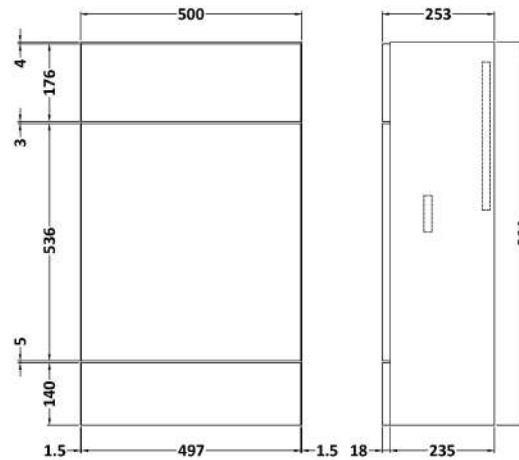

Sales Code: CBI104A

Description: 500 Wc Unit (255mm Deep)

Packaging Details

Barcode: 5056462603070

Sales Code: OFF145

Description: 500 Wc Unit (255mm Deep)

Product Dimensions

Height (mm):	864
Width (mm):	500
Depth (mm):	255
Nett Weight (kg):	11.5

Packaging Dimensions

Height (mm):	290
Width (mm):	525
Depth (mm):	875
Gross Weight (kg):	12

Packaging Data

Box Colour:	Brown Cardboard Box
Box Qty:	1
Label Size:	100 x 50
Label Colour:	Not Applicable
Label Qty:	0

Sales Code: OFF141

Description: 500 Wc Unit Top 505X260

Product Dimensions

Height (mm):	18
Width (mm):	505
Depth (mm):	260
Nett Weight (kg):	2

Packaging Dimensions

Height (mm):	25
Width (mm):	525
Depth (mm):	280
Gross Weight (kg):	2

Packaging Data

Box Colour:	Brown Cardboard Box
Box Qty:	1
Label Size:	50 x 100
Label Colour:	White Label
Label Qty:	2

Outer Box Dimensions (If Applicable)

Height (mm):	
Width (mm):	
Depth (mm):	
Gross Weight (kg):	
Barcode:	5056462601113