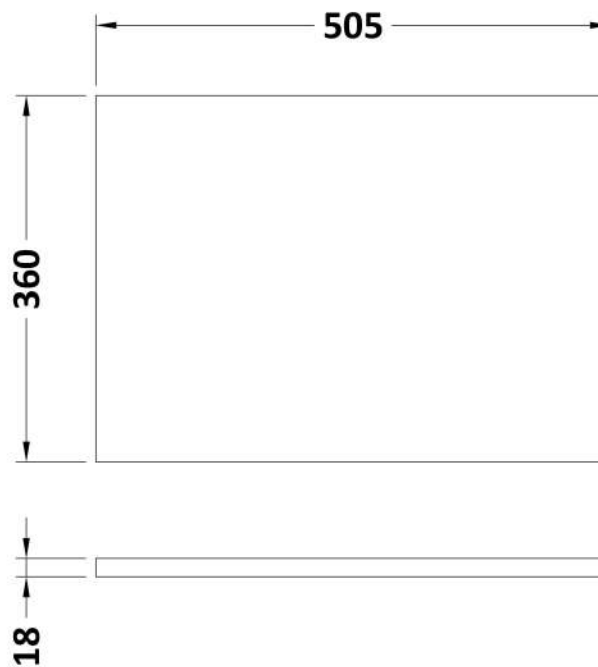

### Product Dimensions

Height (mm):	864
Width (mm):	500
Depth (mm):	355
Nett Weight (kg):	14

### Packaging Dimensions

Height (mm):	375
Width (mm):	520
Depth (mm):	900
Gross Weight (kg):	14.5

### Outer Box Dimensions (If Applicable)

Height (mm):	
Width (mm):	
Depth (mm):	
Gross Weight (kg):	
Barcode:	5055275820223

### Product Dimensions

Height (mm):	18
Width (mm):	505
Depth (mm):	360
Nett Weight (kg):	2