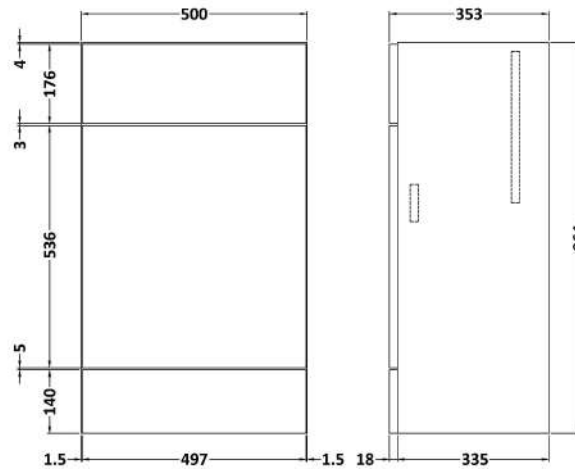

### Product Dimensions

Height (mm):	864
Width (mm):	500
Depth (mm):	355
Nett Weight (kg):	14

### Packaging Dimensions

Height (mm):	375
Width (mm):	520
Depth (mm):	900
Gross Weight (kg):	14.5

### Product Dimensions

Height (mm):	18
Width (mm):	505
Depth (mm):	360
Nett Weight (kg):	2

### Packaging Dimensions

Height (mm):	25
Width (mm):	525
Depth (mm):	380
Gross Weight (kg):	2