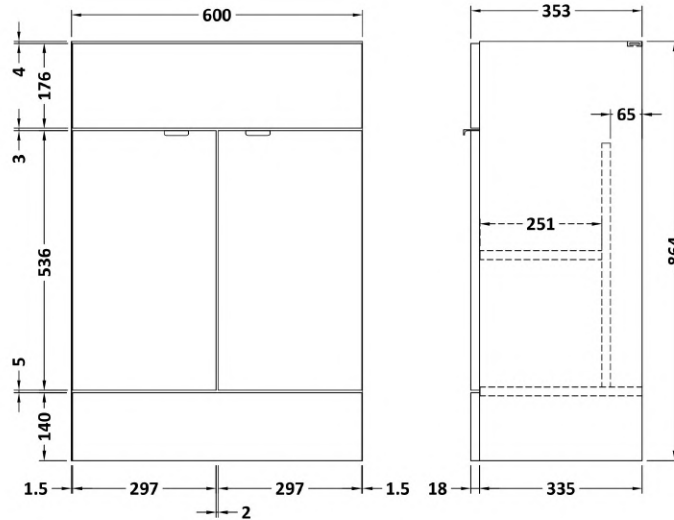

Sales Code: CBI107

Description: 600mm Fd Vanity Unit & Basin

Packaging Details

Barcode: 5055275887097

Sales Code: OFF108

Description: 600 Vanity Unit (355mm Deep)

Product Dimensions

Height (mm):	864
Width (mm):	600
Depth (mm):	355
Nett Weight (kg):	20.5

Packaging Dimensions

Height (mm):	375
Width (mm):	620
Depth (mm):	900
Gross Weight (kg):	21

Packaging Data

Box Colour:	Brown Cardboard Box
Box Qty:	1
Label Size:	100 x 50
Label Colour:	Not Applicable
Label Qty:	0

Outer Box Dimensions (If Applicable)

Height (mm):	
Width (mm):	
Depth (mm):	
Gross Weight (kg):	
Barcode:	5055275817391

Product Details

Country of Origin:	China
Fitting Instruction:	No
CE & UKCA:	N/A
FSC Certified Materials:	Yes
Colour:	Gloss White
Construction Method:	Cam & Wood Dowel
Construction Type:	Rigid
Cabinet Finish:	MFC Painted Gloss
Fascia Finish:	Mdf Painted Gloss
Cabinet Thickness (mm):	16
Fascia Thickness (mm):	18
Drawer Included:	No
Drawer Type:	Not Applicable
No of Shelves:	1
Hinge Type:	95 Degree Clip-On Soft Close
Hinge Included:	Yes
Adjustable Legs:	No
Fixings Included:	Yes
Handle Style:	Contemporary
Waste Shroud:	No
Handle Included:	Yes
Handle Type:	Wrapover

Sales Code: PMB313

Description: 600 Rear Tap Basin 1Th

Product Dimensions

Height (mm):	355
Width (mm):	603
Depth (mm):	135
Nett Weight (kg):	9.66

Packaging Dimensions

Height (mm):	410
Width (mm):	200
Depth (mm):	650
Gross Weight (kg):	9.66