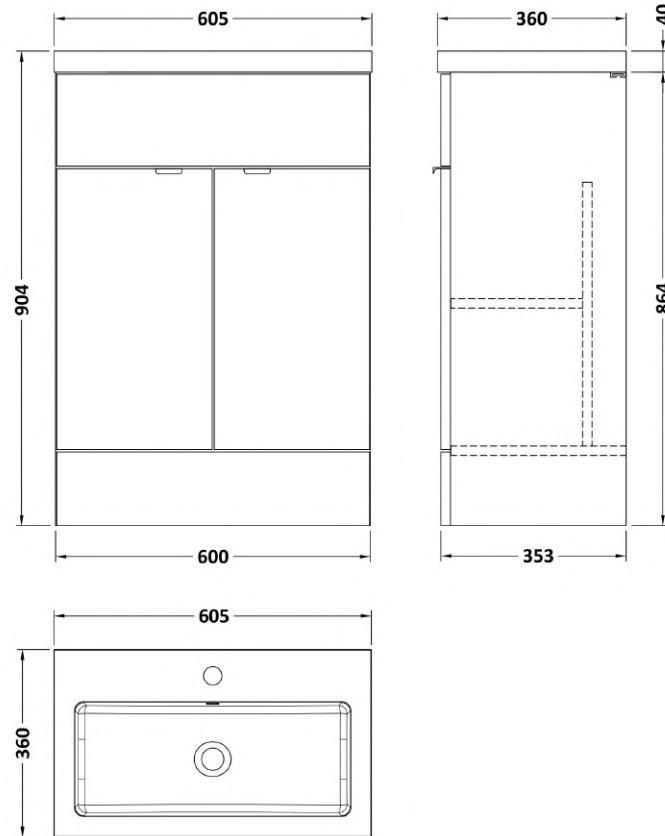

Sales Code: CBI107

Description: 600mm Fd Vanity Unit & Basin

Packaging Details

Barcode: 5055275887097

Sales Code: OFF108

Description: 600 Vanity Unit (355mm Deep)

Product Dimensions

Height (mm):	864
Width (mm):	600
Depth (mm):	355
Nett Weight (kg):	20.5

Packaging Dimensions

Height (mm):	375
Width (mm):	620
Depth (mm):	900
Gross Weight (kg):	21

Packaging Data

Box Colour:	Brown Cardboard Box
Box Qty:	1
Label Size:	100 x 50
Label Colour:	Not Applicable
Label Qty:	0

Outer Box Dimensions (If Applicable)

Height (mm):	
Width (mm):	
Depth (mm):	
Gross Weight (kg):	
Barcode:	5055275817391

Product Details

Country of Origin:	China
Fitting Instruction:	No
CE & UKCA:	N/A
FSC Certified Materials:	Yes
Colour:	Gloss White
Construction Method:	Cam & Wood Dowel
Construction Type:	Rigid
Cabinet Finish:	MFC Painted Gloss
Fascia Finish:	Mdf Painted Gloss
Cabinet Thickness (mm):	16
Fascia Thickness (mm):	18
Drawer Included:	No
Drawer Type:	Not Applicable
No of Shelves:	1
Hinge Type:	95 Degree Clip-On Soft Close
Hinge Included:	Yes
Adjustable Legs:	No
Fixings Included:	Yes
Handle Style:	Contemporary
Waste Shroud:	No
Handle Included:	Yes
Handle Type:	Wrapover

Sales Code: PMB313

Description: 600 Rear Tap Basin 1Th

Product Dimensions

Height (mm):	355
Width (mm):	603
Depth (mm):	135
Nett Weight (kg):	9.66

Packaging Dimensions

Height (mm):	410
Width (mm):	200
Depth (mm):	650
Gross Weight (kg):	9.66