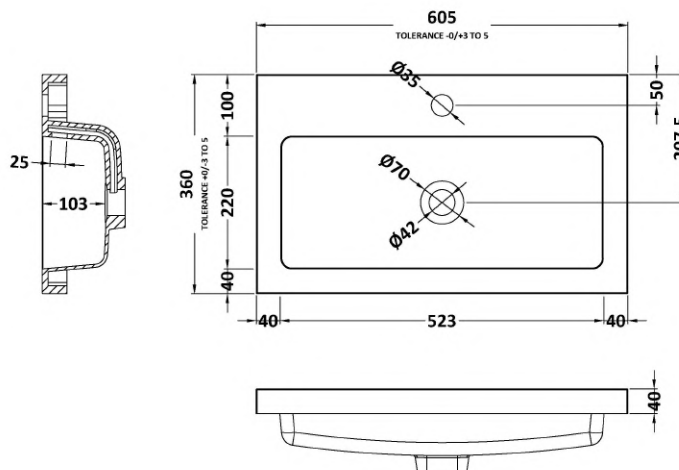

Sales Code: CBI107

Description: 600mm Fd Vanity Unit & Basin

Packaging Details

Barcode: 5055275887097

Sales Code: OFF108

Description: 600 Vanity Unit (355mm Deep)

Product Dimensions

Height (mm):	864
Width (mm):	600
Depth (mm):	355
Nett Weight (kg):	20.5

Packaging Dimensions

Height (mm):	375
Width (mm):	620
Depth (mm):	900
Gross Weight (kg):	21

Packaging Data

Box Colour:	Brown Cardboard Box
Box Qty:	1
Label Size:	100 x 50
Label Colour:	Not Applicable
Label Qty:	0

Outer Box Dimensions (If Applicable)

Height (mm):	
Width (mm):	
Depth (mm):	
Gross Weight (kg):	
Barcode:	5055275817391

Product Details

Country of Origin:	China
Fitting Instruction:	No
CE & UKCA:	N/A
FSC Certified Materials:	Yes
Colour:	Gloss White
Construction Method:	Cam & Wood Dowel
Construction Type:	Rigid
Cabinet Finish:	MFC Painted Gloss
Fascia Finish:	Mdf Painted Gloss
Cabinet Thickness (mm):	16
Fascia Thickness (mm):	18
Drawer Included:	No
Drawer Type:	Not Applicable
No of Shelves:	1
Hinge Type:	95 Degree Clip-On Soft Close
Hinge Included:	Yes
Adjustable Legs:	No
Fixings Included:	Yes
Handle Style:	Contemporary
Waste Shroud:	No
Handle Included:	Yes
Handle Type:	Wrapover

Sales Code: PMB313

Description: 600 Rear Tap Basin 1Th

Product Dimensions

Height (mm):	355
Width (mm):	603
Depth (mm):	135
Nett Weight (kg):	9.66

Packaging Dimensions

Height (mm):	410
Width (mm):	200
Depth (mm):	650
Gross Weight (kg):	9.66