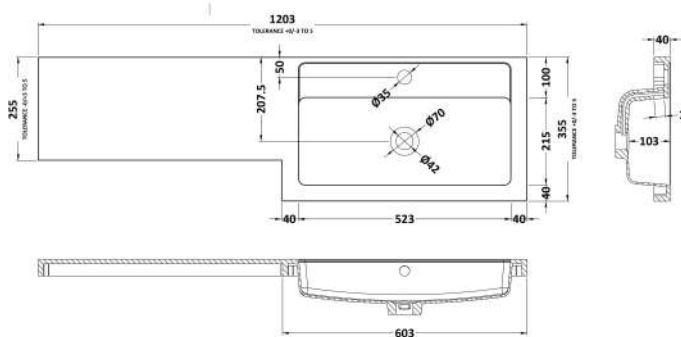

Sales Code: PMB414R

Description: 1200 L Shaped Polymarble Basin Rh

Product Dimensions

Height (mm):	135
Width (mm):	1203
Depth (mm):	355
Nett Weight (kg):	17

Packaging Dimensions

Height (mm):	190
Width (mm):	420
Depth (mm):	1260
Gross Weight (kg):	17

Packaging Data

Box Colour:	Brown Cardboard Box - Printed
Box Qty:	1
Label Size:	100 x 50
Label Colour:	White Label
Label Qty:	2

Outer Box Dimensions (If Applicable)

Height (mm):	
Width (mm):	
Depth (mm):	
Gross Weight (kg):	
Barcode:	5055275812488

Product Details

Country of Origin:	China
Fitting Instruction:	No
Certification: CE & UKCA:	No
WRAS:	N/A
WRAS No:	N/A
Product Material:	Polymarble
Fixing Supplied:	No

Pans/Bidets: Trap Style: Not Applicable Includes Seat: Not Applicable

Seats: Seat Type: Not Applicable Material: Not Applicable
Function: Not Applicable Hinge Type: Not Applicable
Hinge Material: Not Applicable

Cisterns: Operating Type: Not Applicable Fittings: Not Applicable
Lever Type: Not Applicable

Basins: Tap Hole: One Taphole Chain Stay Hole: No
Template: Not Required Waste Type Req: Slotted
Overflow Inc: Yes Overflow Cover: Yes
Inner Bowl Depth (mm): 103mm