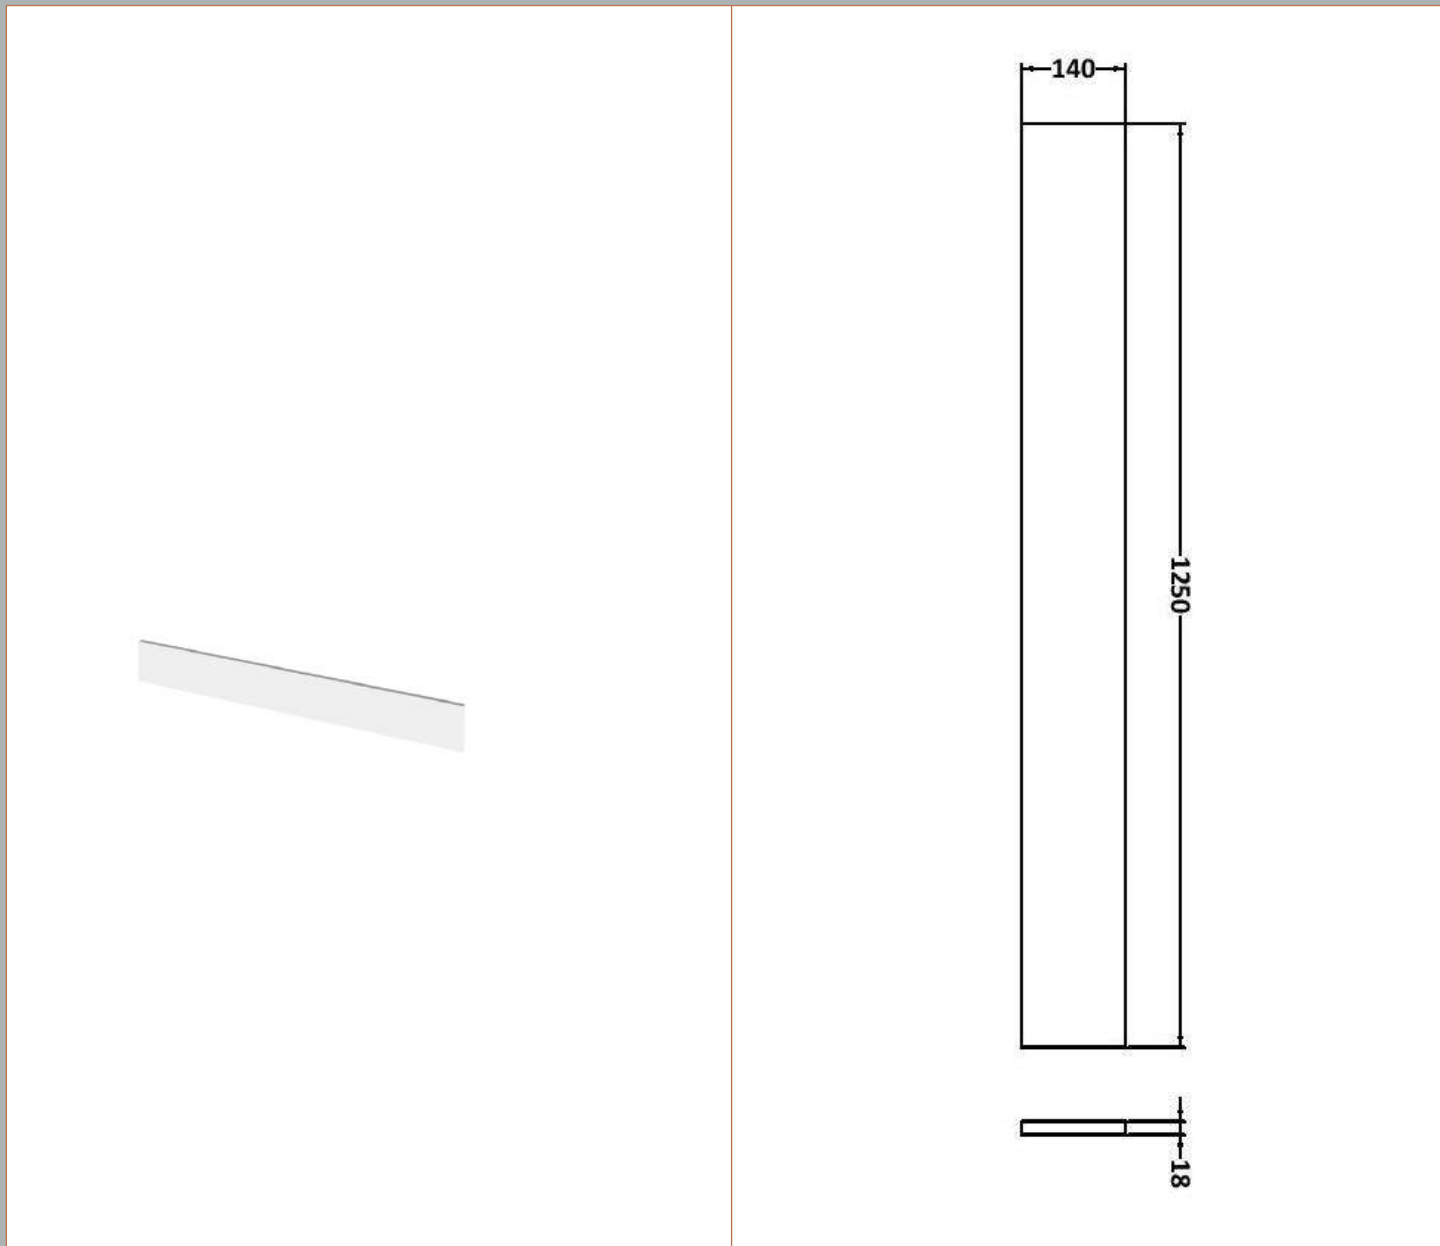

### Product Dimensions

Height (mm):	864
Width (mm):	600
Depth (mm):	355
Nett Weight (kg):	20.5

### Product Dimensions

Height (mm):	864
Width (mm):	300
Depth (mm):	255
Nett Weight (kg):	11

**Sales Code:** PMB414R

**Description:** 1200 L Shaped Polymarble Basin Rh

**Product Dimensions**

Height (mm):	135
Width (mm):	1203
Depth (mm):	355
Nett Weight (kg):	17

**Packaging Dimensions**

Height (mm):	190
Width (mm):	420
Depth (mm):	1260
Gross Weight (kg):	17

### Product Dimensions

Height (mm):	1250
Width (mm):	145
Depth (mm):	18
Nett Weight (kg):	2