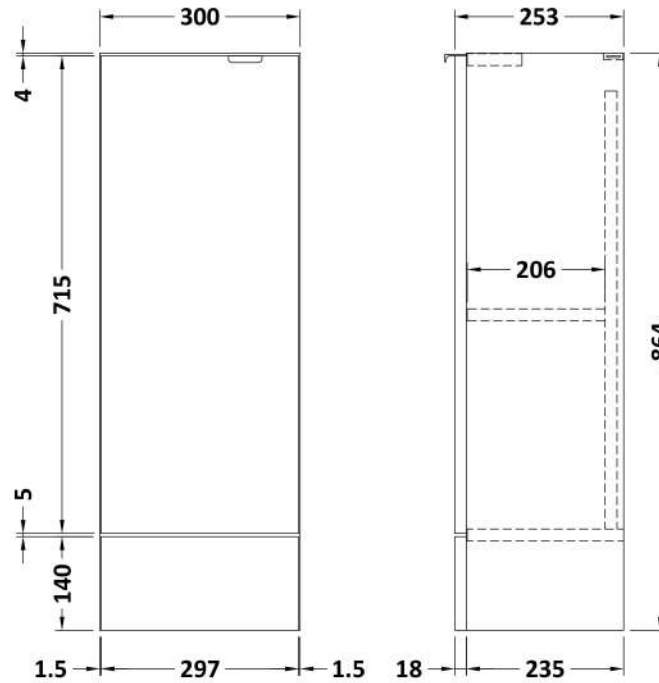

### Product Dimensions

Height (mm):	864
Width (mm):	600
Depth (mm):	355
Nett Weight (kg):	20.5

### Outer Box Dimensions (If Applicable)

Height (mm):	
Width (mm):	
Depth (mm):	
Gross Weight (kg):	
Barcode:	5055275817391

### Product Dimensions

Height (mm):	864
Width (mm):	300
Depth (mm):	255
Nett Weight (kg):	11

### Packaging Dimensions

Height (mm):	290
Width (mm):	325
Depth (mm):	875
Gross Weight (kg):	11.5