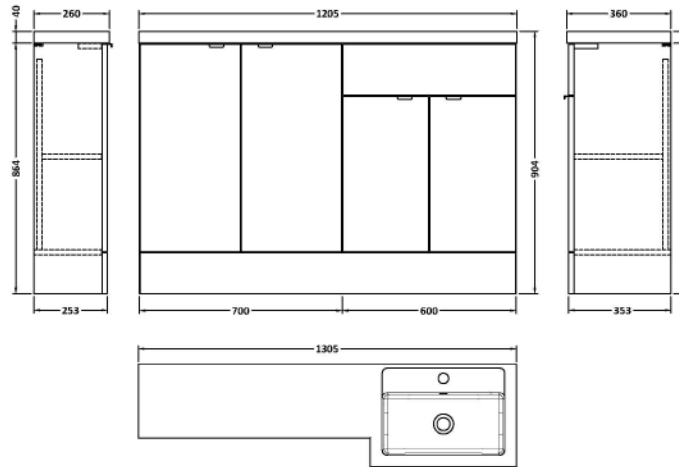

Sales Code: CBI112

Description: 1200mm Combination - Fd Option 2 - Rh

Packaging Details

Barcode: 5055275887141