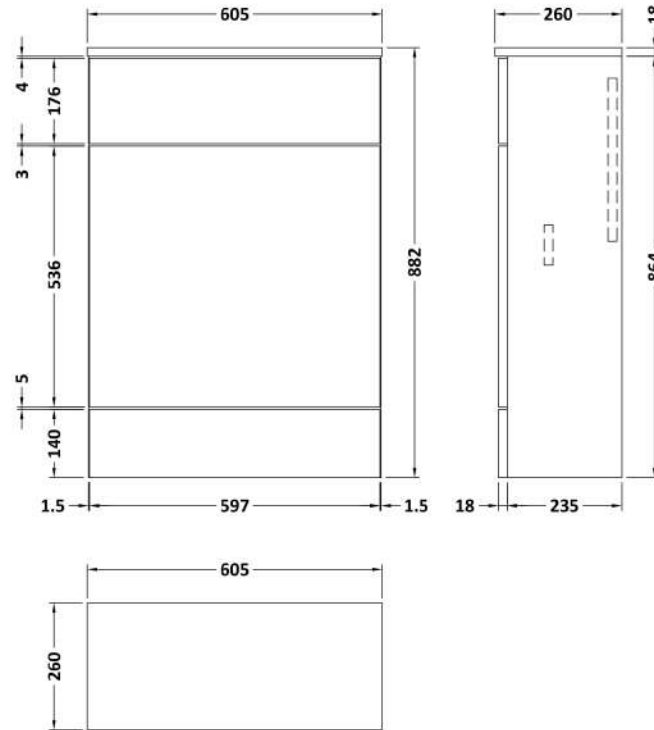

Sales Code: CBI119A

Description: 600 Wc Unit (255mm Deep)

Packaging Details

Barcode: 5056462603094

Sales Code: OFF147

Description: 600 Wc Unit (255mm Deep)

Product Dimensions

Height (mm):	864
Width (mm):	600
Depth (mm):	255
Nett Weight (kg):	14

Packaging Dimensions

Height (mm):	290
Width (mm):	625
Depth (mm):	875
Gross Weight (kg):	14.5

Packaging Data

Box Colour:	Brown Cardboard Box
Box Qty:	1
Label Size:	100 x 50
Label Colour:	Not Applicable
Label Qty:	0

Sales Code: OFF142

Description: 600 Wc Unit Top 605X260

Product Dimensions

Height (mm):	18
Width (mm):	605
Depth (mm):	260
Nett Weight (kg):	2.5

Packaging Dimensions

Height (mm):	25
Width (mm):	625
Depth (mm):	280
Gross Weight (kg):	2.5

Packaging Data

Box Colour:	Brown Cardboard Box
Box Qty:	1
Label Size:	50 x 100
Label Colour:	White Label
Label Qty:	2

Outer Box Dimensions (If Applicable)

Height (mm):	
Width (mm):	
Depth (mm):	
Gross Weight (kg):	
Barcode:	5056462601144