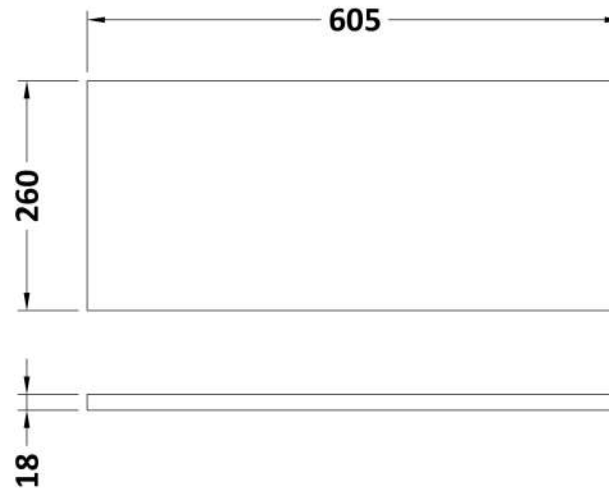

Sales Code: CBI119A

Description: 600 Wc Unit (255mm Deep)

Packaging Details

Barcode: 5056462603094

Sales Code: OFF147

Description: 600 Wc Unit (255mm Deep)

Product Dimensions

Height (mm):	864
Width (mm):	600
Depth (mm):	255
Nett Weight (kg):	14

Packaging Dimensions

Height (mm):	290
Width (mm):	625
Depth (mm):	875
Gross Weight (kg):	14.5

Packaging Data

Box Colour:	Brown Cardboard Box
Box Qty:	1
Label Size:	100 x 50
Label Colour:	Not Applicable
Label Qty:	0

Sales Code: OFF142

Description: 600 Wc Unit Top 605X260

Product Dimensions

Height (mm):	18
Width (mm):	605
Depth (mm):	260
Nett Weight (kg):	2.5

Packaging Dimensions

Height (mm):	25
Width (mm):	625
Depth (mm):	280
Gross Weight (kg):	2.5

Packaging Data

Box Colour:	Brown Cardboard Box
Box Qty:	1
Label Size:	50 x 100
Label Colour:	White Label
Label Qty:	2

Outer Box Dimensions (If Applicable)

Height (mm):	
Width (mm):	
Depth (mm):	
Gross Weight (kg):	
Barcode:	5056462601144