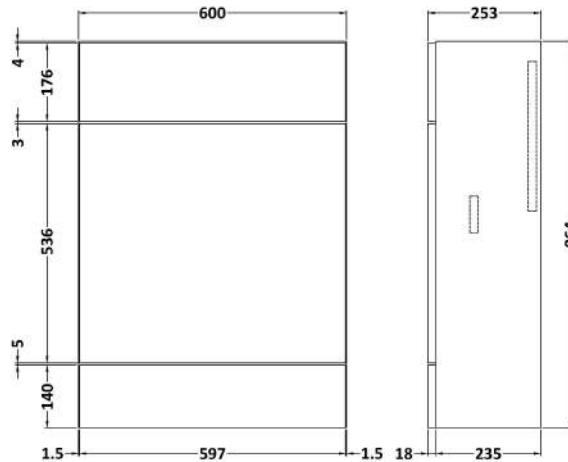

Sales Code: CBI119A

Description: 600 Wc Unit (255mm Deep)

Packaging Details

Barcode: 5056462603094

Sales Code: OFF147

Description: 600 Wc Unit (255mm Deep)

Product Dimensions

Height (mm):	864
Width (mm):	600
Depth (mm):	255
Nett Weight (kg):	14

Packaging Dimensions

Height (mm):	290
Width (mm):	625
Depth (mm):	875
Gross Weight (kg):	14.5

Packaging Data

Box Colour:	Brown Cardboard Box
Box Qty:	1
Label Size:	100 x 50
Label Colour:	Not Applicable
Label Qty:	0

Sales Code: OFF142

Description: 600 Wc Unit Top 605X260

Product Dimensions

Height (mm):	18
Width (mm):	605
Depth (mm):	260
Nett Weight (kg):	2.5

Packaging Dimensions

Height (mm):	25
Width (mm):	625
Depth (mm):	280
Gross Weight (kg):	2.5

Packaging Data

Box Colour:	Brown Cardboard Box
Box Qty:	1
Label Size:	50 x 100
Label Colour:	White Label
Label Qty:	2

Outer Box Dimensions (If Applicable)

Height (mm):	
Width (mm):	
Depth (mm):	
Gross Weight (kg):	
Barcode:	5056462601144