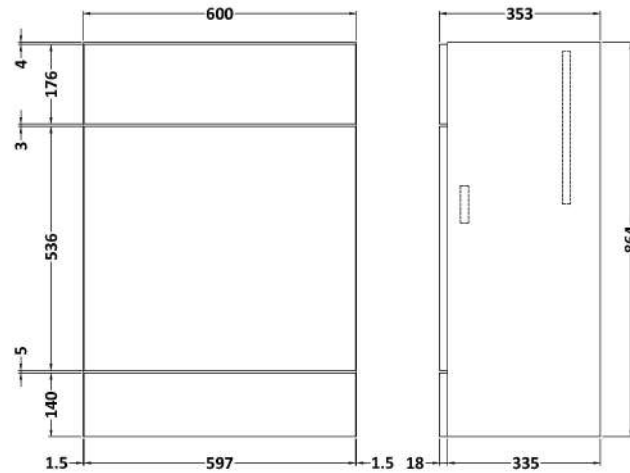

### Product Dimensions

Height (mm):	864
Width (mm):	600
Depth (mm):	355
Nett Weight (kg):	15.5

### Packaging Dimensions

Height (mm):	375
Width (mm):	620
Depth (mm):	900
Gross Weight (kg):	16

### Product Dimensions

Height (mm):	18
Width (mm):	605
Depth (mm):	360
Nett Weight (kg):	2.5

### Packaging Dimensions

Height (mm):	25
Width (mm):	625
Depth (mm):	380
Gross Weight (kg):	2.5