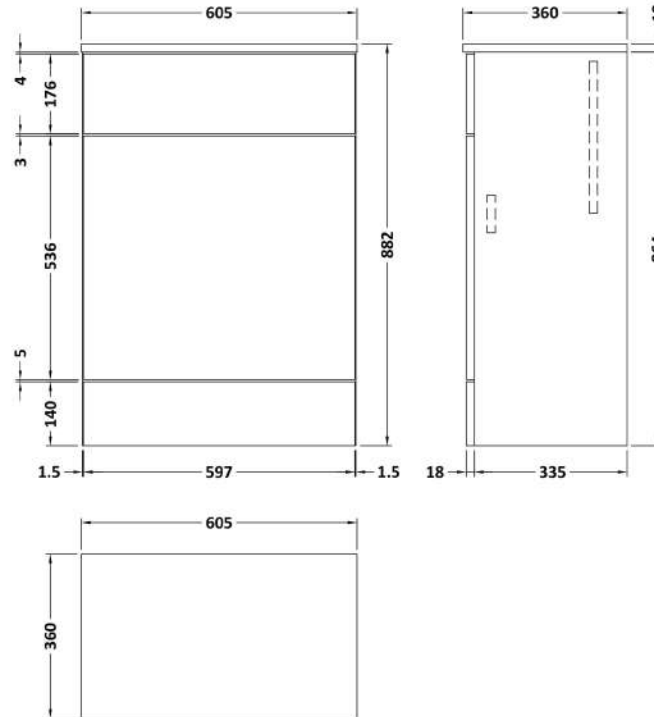

Sales Code: CBI120A

Description: 600 Wc Unit (355mm Deep)

Packaging Details

Barcode: 5056462603100