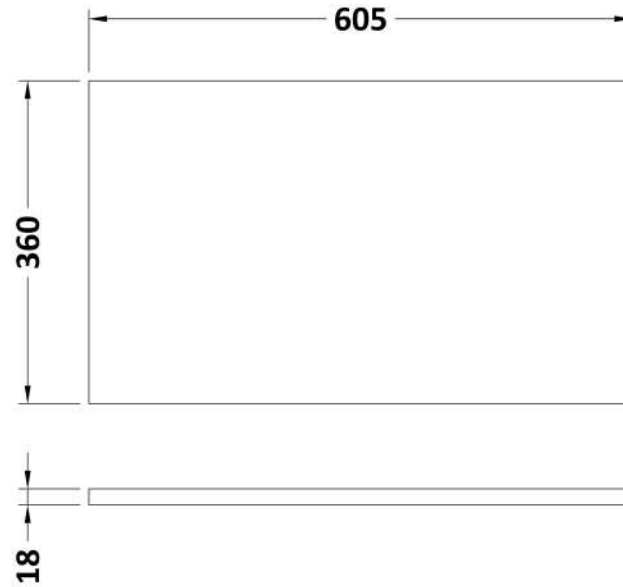

### Product Dimensions

Height (mm):	864
Width (mm):	600
Depth (mm):	355
Nett Weight (kg):	15.5

### Packaging Dimensions

Height (mm):	375
Width (mm):	620
Depth (mm):	900
Gross Weight (kg):	16

### Outer Box Dimensions (If Applicable)

Height (mm):	
Width (mm):	
Depth (mm):	
Gross Weight (kg):	
Barcode:	5055275820285

### Product Dimensions

Height (mm):	18
Width (mm):	605
Depth (mm):	360
Nett Weight (kg):	2.5