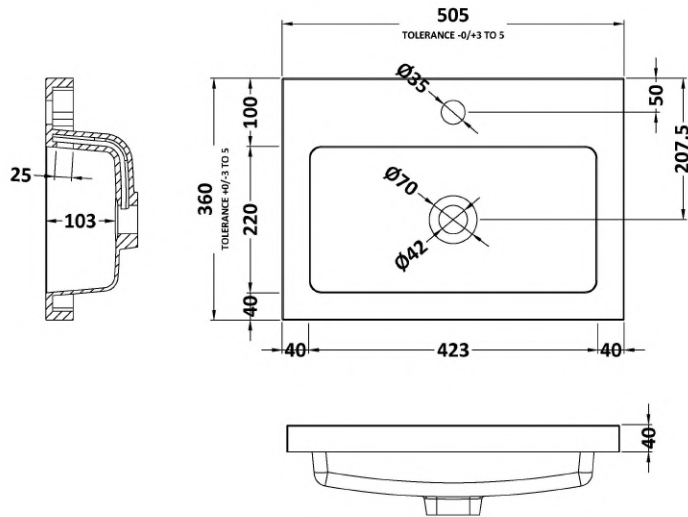

Sales Code: CBI124

Description: 500mm Fd Vanity Unit & Basin

Packaging Details

Barcode: 5055275887264

Sales Code: OFF106

Description: 500 Vanity Unit (355mm Deep)

Product Dimensions

Height (mm):	864
Width (mm):	500
Depth (mm):	355
Nett Weight (kg):	18

Packaging Dimensions

Height (mm):	375
Width (mm):	520
Depth (mm):	900
Gross Weight (kg):	18.5

Packaging Data

Box Colour:	Brown Cardboard Box
Box Qty:	1
Label Size:	100 x 50
Label Colour:	Not Applicable
Label Qty:	0

Outer Box Dimensions (If Applicable)

Height (mm):	
Width (mm):	
Depth (mm):	
Gross Weight (kg):	
Barcode:	5055275817346

Product Details

Country of Origin:	China
Fitting Instruction:	No
CE & UKCA:	N/A
FSC Certified Materials:	Yes
Colour:	Gloss White
Construction Method:	Cam & Wood Dowel
Construction Type:	Rigid
Cabinet Finish:	MFC Painted Gloss
Fascia Finish:	Mdf Painted Gloss
Cabinet Thickness (mm):	16
Fascia Thickness (mm):	18
Drawer Included:	No
Drawer Type:	Not Applicable
No of Shelves:	1
Hinge Type:	95 Degree Clip-On Soft Close
Hinge Included:	Yes
Adjustable Legs:	No
Fixings Included:	Yes
Handle Style:	Contemporary
Waste Shroud:	No
Handle Included:	Yes
Handle Type:	Wrapover

Sales Code: PMB312

Description: 500 Rear Tap Basin 1Th

Product Dimensions

Height (mm):	355
Width (mm):	503
Depth (mm):	135
Nett Weight (kg):	8.1

Packaging Dimensions

Height (mm):	420
Width (mm):	210
Depth (mm):	550
Gross Weight (kg):	8.1