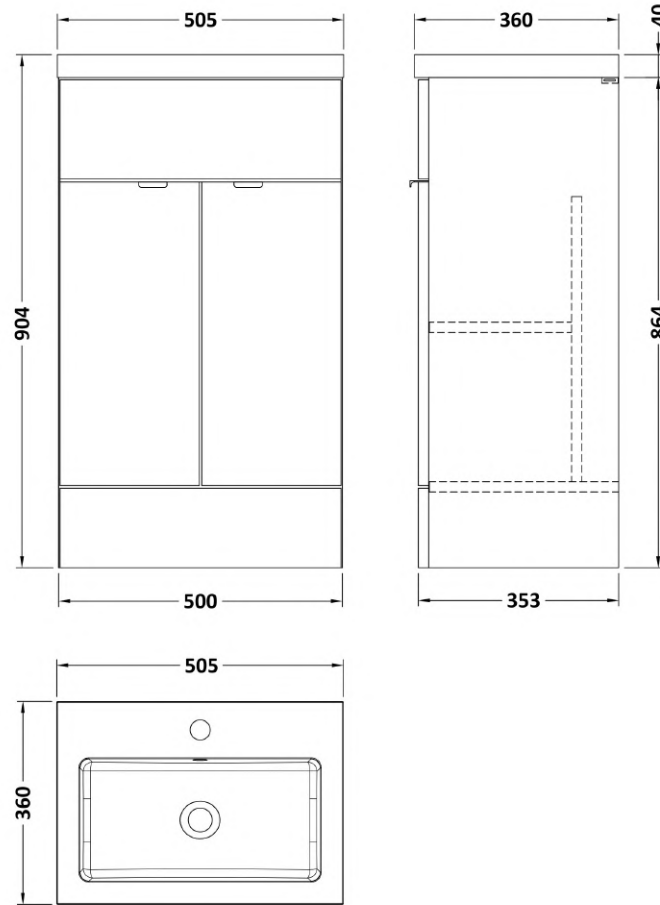

Sales Code: CBI124

Description: 500mm Fd Vanity Unit & Basin

Packaging Details

Barcode: 5055275887264

Sales Code: OFF106

Description: 500 Vanity Unit (355mm Deep)

Product Dimensions

Height (mm):	864
Width (mm):	500
Depth (mm):	355
Nett Weight (kg):	18

Packaging Dimensions

Height (mm):	375
Width (mm):	520
Depth (mm):	900
Gross Weight (kg):	18.5

Packaging Data

Box Colour:	Brown Cardboard Box
Box Qty:	1
Label Size:	100 x 50
Label Colour:	Not Applicable
Label Qty:	0

Outer Box Dimensions (If Applicable)

Height (mm):	
Width (mm):	
Depth (mm):	
Gross Weight (kg):	
Barcode:	5055275817346

Product Details

Country of Origin:	China
Fitting Instruction:	No
CE & UKCA:	N/A
FSC Certified Materials:	Yes
Colour:	Gloss White
Construction Method:	Cam & Wood Dowel
Construction Type:	Rigid
Cabinet Finish:	MFC Painted Gloss
Fascia Finish:	Mdf Painted Gloss
Cabinet Thickness (mm):	16
Fascia Thickness (mm):	18
Drawer Included:	No
Drawer Type:	Not Applicable
No of Shelves:	1
Hinge Type:	95 Degree Clip-On Soft Close
Hinge Included:	Yes
Adjustable Legs:	No
Fixings Included:	Yes
Handle Style:	Contemporary
Waste Shroud:	No
Handle Included:	Yes
Handle Type:	Wrapover

Sales Code: PMB312

Description: 500 Rear Tap Basin 1Th

Product Dimensions

Height (mm):	355
Width (mm):	503
Depth (mm):	135
Nett Weight (kg):	8.1

Packaging Dimensions

Height (mm):	420
Width (mm):	210
Depth (mm):	550
Gross Weight (kg):	8.1