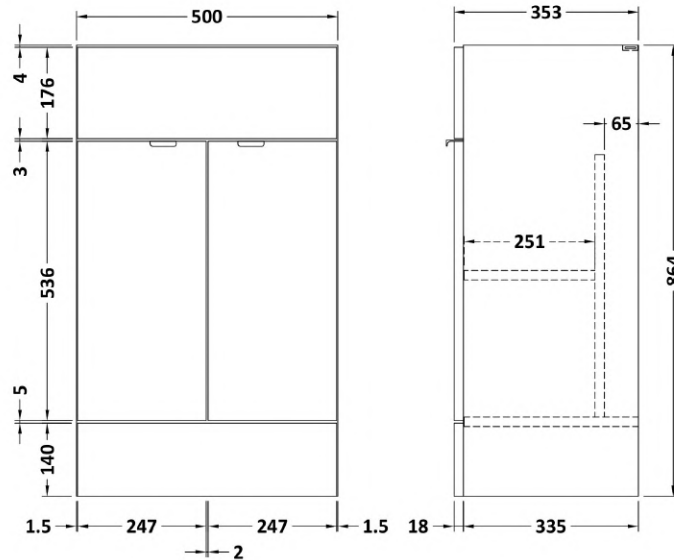

Sales Code: CBI124

Description: 500mm Fd Vanity Unit & Basin

Packaging Details

Barcode: 5055275887264

Sales Code: OFF106

Description: 500 Vanity Unit (355mm Deep)

Product Dimensions

Height (mm):	864
Width (mm):	500
Depth (mm):	355
Nett Weight (kg):	18

Packaging Dimensions

Height (mm):	375
Width (mm):	520
Depth (mm):	900
Gross Weight (kg):	18.5

Packaging Data

Box Colour:	Brown Cardboard Box
Box Qty:	1
Label Size:	100 x 50
Label Colour:	Not Applicable
Label Qty:	0

Outer Box Dimensions (If Applicable)

Height (mm):	
Width (mm):	
Depth (mm):	
Gross Weight (kg):	
Barcode:	5055275817346

Product Details

Country of Origin:	China
Fitting Instruction:	No
CE & UKCA:	N/A
FSC Certified Materials:	Yes
Colour:	Gloss White
Construction Method:	Cam & Wood Dowel
Construction Type:	Rigid
Cabinet Finish:	MFC Painted Gloss
Fascia Finish:	Mdf Painted Gloss
Cabinet Thickness (mm):	16
Fascia Thickness (mm):	18
Drawer Included:	No
Drawer Type:	Not Applicable
No of Shelves:	1
Hinge Type:	95 Degree Clip-On Soft Close
Hinge Included:	Yes
Adjustable Legs:	No
Fixings Included:	Yes
Handle Style:	Contemporary
Waste Shroud:	No
Handle Included:	Yes
Handle Type:	Wrapover

Sales Code: PMB312

Description: 500 Rear Tap Basin 1Th

Product Dimensions

Height (mm):	355
Width (mm):	503
Depth (mm):	135
Nett Weight (kg):	8.1

Packaging Dimensions

Height (mm):	420
Width (mm):	210
Depth (mm):	550
Gross Weight (kg):	8.1