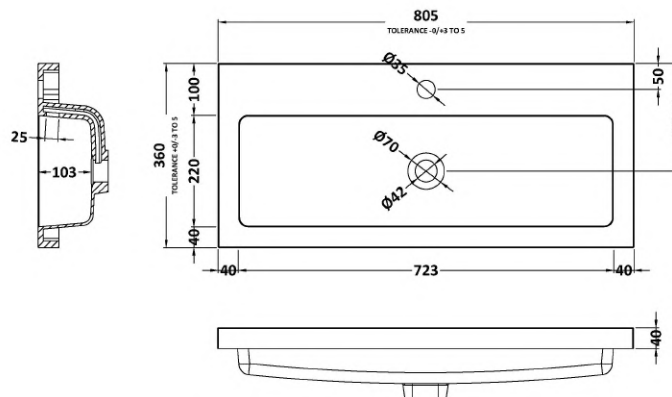

### Product Dimensions

Height (mm):	864
Width (mm):	800
Depth (mm):	355
Nett Weight (kg):	24.5

### Packaging Dimensions

Height (mm):	900
Width (mm):	825
Depth (mm):	375
Gross Weight (kg):	25

### Outer Box Dimensions (If Applicable)

Height (mm):	
Width (mm):	
Depth (mm):	
Gross Weight (kg):	
Barcode:	5055275868782

### Product Dimensions

Height (mm):	355
Width (mm):	803
Depth (mm):	135
Nett Weight (kg):	12