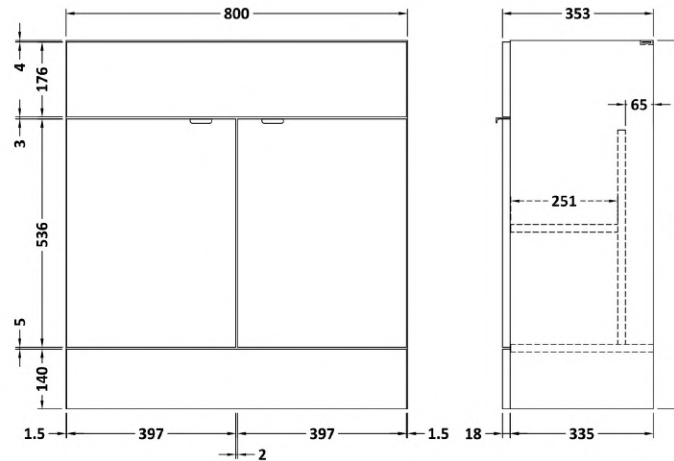

### Product Dimensions

Height (mm):	864
Width (mm):	800
Depth (mm):	355
Nett Weight (kg):	24.5

### Packaging Dimensions

Height (mm):	900
Width (mm):	825
Depth (mm):	375
Gross Weight (kg):	25

### Product Dimensions

Height (mm):	355
Width (mm):	803
Depth (mm):	135
Nett Weight (kg):	12

### Packaging Dimensions

Height (mm):	200
Width (mm):	420
Depth (mm):	855
Gross Weight (kg):	12