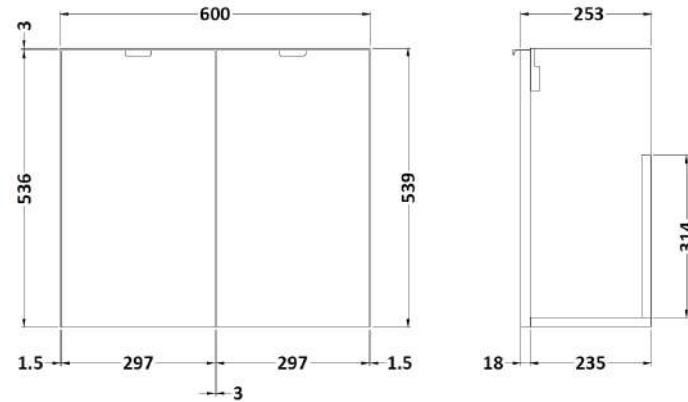

Sales Code: CBI129

Description: 600 2-Door Wall Hung Unit & Basin

Packaging Details

Barcode: 5056211815433

Sales Code: OFF167

Description: 600 2-Door Wall Hung Unit

Product Dimensions

Height (mm):	540
Width (mm):	600
Depth (mm):	253
Nett Weight (kg):	11

Packaging Dimensions

Height (mm):	375
Width (mm):	620
Depth (mm):	560
Gross Weight (kg):	11.5

Packaging Data

Box Colour:	Brown Cardboard Box
Box Qty:	1
Label Size:	x
Label Colour:	White Label
Label Qty:	0

Sales Code: PMB303

Description: 600 Side Tap Basin 1Th (602.5X255x40)

Product Dimensions

Height (mm):	255
Width (mm):	603
Depth (mm):	135
Nett Weight (kg):	9

Packaging Dimensions

Height (mm):	305
Width (mm):	205
Depth (mm):	655
Gross Weight (kg):	9

Packaging Data

Box Colour:	Brown Cardboard Box - Printed
Box Qty:	1
Label Size:	100 x 50
Label Colour:	White Label
Label Qty:	2

Outer Box Dimensions (If Applicable)

Height (mm):	
Width (mm):	
Depth (mm):	
Gross Weight (kg):	
Barcode:	5055369063048