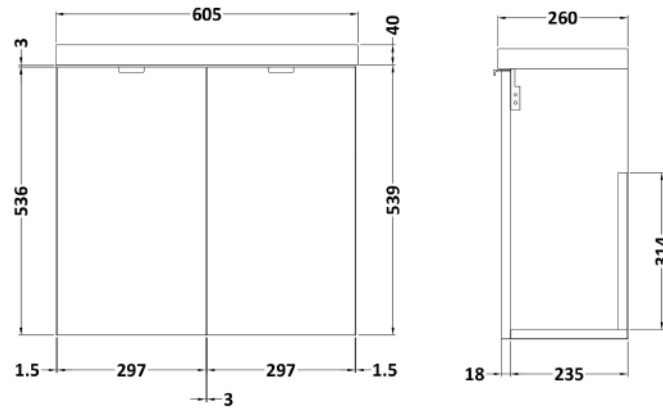

Sales Code: CBI129

Description: 600 2-Door Wall Hung Unit & Basin

Packaging Details

Barcode: 5056211815433

Sales Code: OFF167

Description: 600 2-Door Wall Hung Unit

Product Dimensions

Height (mm):	540
Width (mm):	600
Depth (mm):	253
Nett Weight (kg):	11

Packaging Dimensions

Height (mm):	375
Width (mm):	620
Depth (mm):	560
Gross Weight (kg):	11.5

Packaging Data

Box Colour:	Brown Cardboard Box
Box Qty:	1
Label Size:	x
Label Colour:	White Label
Label Qty:	0

Outer Box Dimensions (If Applicable)

Height (mm):	
Width (mm):	
Depth (mm):	
Gross Weight (kg):	
Barcode:	5056211812944

Product Details

Country of Origin:	China
Fitting Instruction:	No
CE & UKCA:	N/A
FSC Certified Materials:	Yes
Colour:	Gloss White
Construction Method:	Cam & Wood Dowel
Construction Type:	Rigid
Cabinet Finish:	MFC Painted Gloss
Fascia Finish:	MFC Painted Gloss
Cabinet Thickness (mm):	16
Fascia Thickness (mm):	18
Drawer Included:	No
Drawer Type:	Not Applicable
No of Shelves:	0
Hinge Type:	95 Degree Clip-On Soft Close
Hinge Included:	Yes, Supplied
Adjustable Legs:	No, Not Required
Fixings Included:	Yes
Handle Style:	Modern
Waste Shroud:	No
Handle Included:	Yes, Supplied
Handle Type:	Wrapover

Sales Code: PMB303

Description: 600 Side Tap Basin 1Th (602.5X255x40)

Product Dimensions

Height (mm):	255
Width (mm):	603
Depth (mm):	135
Nett Weight (kg):	9

Packaging Dimensions

Height (mm):	305
Width (mm):	205
Depth (mm):	655
Gross Weight (kg):	9