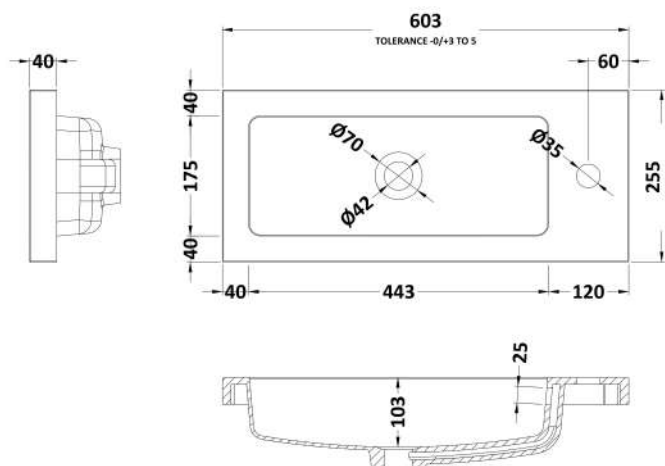

Packaging Dimensions

Height (mm):	375
Width (mm):	620
Depth (mm):	560
Gross Weight (kg):	11.5

Packaging Data

Box Colour:	Brown Cardboard Box
Box Qty:	1
Label Size:	x
Label Colour:	White Label
Label Qty:	0

Outer Box Dimensions (If Applicable)

Height (mm):	
Width (mm):	
Depth (mm):	
Gross Weight (kg):	
Barcode:	5056211812944

Product Details

Country of Origin:	China
Fitting Instruction:	No
CE & UKCA:	N/A
FSC Certified Materials:	Yes
Colour:	Gloss White
Construction Method:	Cam & Wood Dowel
Construction Type:	Rigid
Cabinet Finish:	MFC Painted Gloss
Fascia Finish:	MFC Painted Gloss
Cabinet Thickness (mm):	16
Fascia Thickness (mm):	18
Drawer Included:	No
Drawer Type:	Not Applicable
No of Shelves:	0
Hinge Type:	95 Degree Clip-On Soft Close
Hinge Included:	Yes, Supplied
Adjustable Legs:	No, Not Required
Fixings Included:	Yes
Handle Style:	Modern
Waste Shroud:	No
Handle Included:	Yes, Supplied
Handle Type:	Wrapover

Sales Code: PMB303

Description: 600 Side Tap Basin 1Th (602.5X255x40)

Product Dimensions

Height (mm):	255
Width (mm):	603
Depth (mm):	135
Nett Weight (kg):	9

Packaging Dimensions

Height (mm):	305
Width (mm):	205
Depth (mm):	655
Gross Weight (kg):	9

Packaging Data

Box Colour:	Brown Cardboard Box - Printed
Box Qty:	1
Label Size:	100 x 50
Label Colour:	White Label
Label Qty:	2

Outer Box Dimensions (If Applicable)

Height (mm):	
Width (mm):	
Depth (mm):	
Gross Weight (kg):	
Barcode:	5055369063048