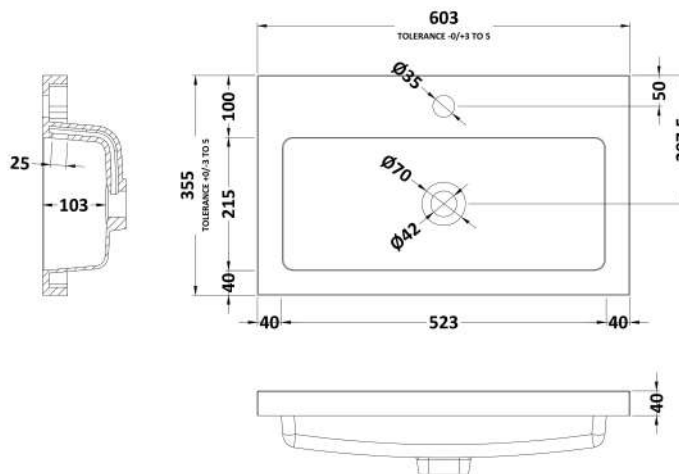

Packaging Dimensions

Height (mm):	375
Width (mm):	620
Depth (mm):	560
Gross Weight (kg):	21.5

Packaging Data

Box Colour:	Brown Cardboard Box
Box Qty:	1
Label Size:	x
Label Colour:	White Label
Label Qty:	0

Outer Box Dimensions (If Applicable)

Height (mm):	
Width (mm):	
Depth (mm):	
Gross Weight (kg):	
Barcode:	5056211812975

Product Details

Country of Origin:	China
Fitting Instruction:	No
CE & UKCA:	N/A
FSC Certified Materials:	Yes
Colour:	Gloss White
Construction Method:	Cam & Wood Dowel
Construction Type:	Rigid
Cabinet Finish:	MFC Painted Gloss
Fascia Finish:	MFC Painted Gloss
Cabinet Thickness (mm):	16
Fascia Thickness (mm):	18
Drawer Included:	Yes
Drawer Type:	80mm High Metal Softclose
No of Shelves:	0
Hinge Type:	Not Applicable
Hinge Included:	Not Applicable
Adjustable Legs:	No, Not Required
Fixings Included:	Yes
Handle Style:	Modern
Waste Shroud:	Yes
Handle Included:	Yes, Supplied
Handle Type:	Wrapover

Sales Code: PMB313

Description: 600 Rear Tap Basin 1Th

Product Dimensions

Height (mm):	355
Width (mm):	603
Depth (mm):	135
Nett Weight (kg):	9.66

Packaging Dimensions

Height (mm):	410
Width (mm):	200
Depth (mm):	650
Gross Weight (kg):	9.66

Packaging Data

Box Colour:	Brown Cardboard Box - Printed
Box Qty:	1
Label Size:	100 x 50
Label Colour:	White Label
Label Qty:	2

Outer Box Dimensions (If Applicable)

Height (mm):	
Width (mm):	
Depth (mm):	
Gross Weight (kg):	
Barcode:	5055369071982