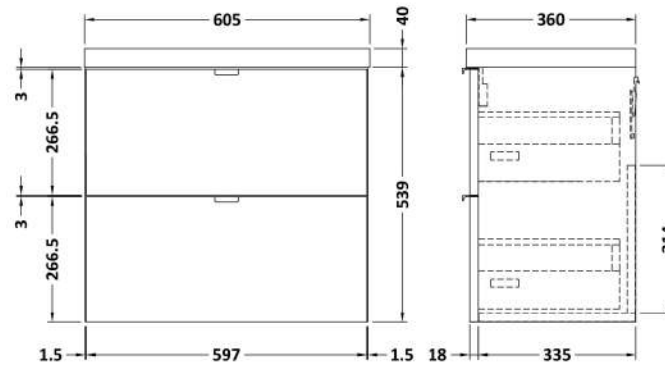

Sales Code: CBI130

Description: 600 Wall Hung 2-Drawer Unit & Basin

Packaging Details

Barcode: 5056211815440

Sales Code: OFF137

Description: 600 2-Drawer Wall Hung Unit

Product Dimensions

Height (mm):	540
Width (mm):	600
Depth (mm):	353
Nett Weight (kg):	21

Packaging Dimensions

Height (mm):	375
Width (mm):	620
Depth (mm):	560
Gross Weight (kg):	21.5

Packaging Data

Box Colour:	Brown Cardboard Box
Box Qty:	1
Label Size:	x
Label Colour:	White Label
Label Qty:	0

Sales Code: PMB313

Description: 600 Rear Tap Basin 1Th

Product Dimensions

Height (mm):	355
Width (mm):	603
Depth (mm):	135
Nett Weight (kg):	9.66

Packaging Dimensions

Height (mm):	410
Width (mm):	200
Depth (mm):	650
Gross Weight (kg):	9.66

Packaging Data

Box Colour:	Brown Cardboard Box - Printed
Box Qty:	1
Label Size:	100 x 50
Label Colour:	White Label
Label Qty:	2

Outer Box Dimensions (If Applicable)

Height (mm):	
Width (mm):	
Depth (mm):	
Gross Weight (kg):	
Barcode:	5055369071982