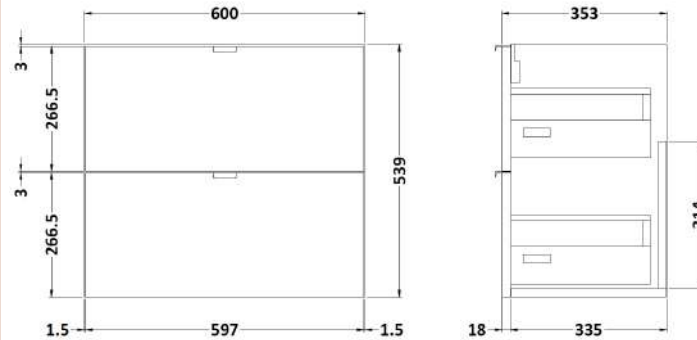

Sales Code: CBI130

Description: 600 Wall Hung 2-Drawer Unit & Basin

Packaging Details

Barcode: 5056211815440

Sales Code: OFF137

Description: 600 2-Drawer Wall Hung Unit

Product Dimensions

Height (mm):	540
Width (mm):	600
Depth (mm):	353
Nett Weight (kg):	21

Packaging Dimensions

Height (mm):	375
Width (mm):	620
Depth (mm):	560
Gross Weight (kg):	21.5

Packaging Data

Box Colour:	Brown Cardboard Box
Box Qty:	1
Label Size:	x
Label Colour:	White Label
Label Qty:	0

Sales Code: PMB313

Description: 600 Rear Tap Basin 1Th

Product Dimensions

Height (mm):	355
Width (mm):	603
Depth (mm):	135
Nett Weight (kg):	9.66

Packaging Dimensions

Height (mm):	410
Width (mm):	200
Depth (mm):	650
Gross Weight (kg):	9.66

Packaging Data

Box Colour:	Brown Cardboard Box - Printed
Box Qty:	1
Label Size:	100 x 50
Label Colour:	White Label
Label Qty:	2

Outer Box Dimensions (If Applicable)

Height (mm):	
Width (mm):	
Depth (mm):	
Gross Weight (kg):	
Barcode:	5055369071982