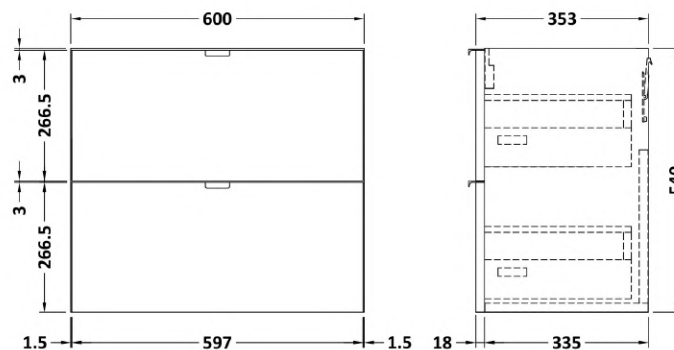

Sales Code: CBI130

Description: 600 Wall Hung 2-Drawer Unit & Basin

Packaging Details

Barcode: 5056211815440

Sales Code: OFF137

Description: 600 2-Drawer Wall Hung Unit

Product Dimensions

Height (mm):	540
Width (mm):	600
Depth (mm):	353
Nett Weight (kg):	21

Packaging Dimensions

Height (mm):	375
Width (mm):	620
Depth (mm):	560
Gross Weight (kg):	21.5

Packaging Data

Box Colour:	Brown Cardboard Box
Box Qty:	1
Label Size:	x
Label Colour:	White Label
Label Qty:	0

Sales Code: PMB313

Description: 600 Rear Tap Basin 1Th

Product Dimensions

Height (mm):	355
Width (mm):	603
Depth (mm):	135
Nett Weight (kg):	9.66

Packaging Dimensions

Height (mm):	410
Width (mm):	200
Depth (mm):	650
Gross Weight (kg):	9.66

Packaging Data

Box Colour:	Brown Cardboard Box - Printed
Box Qty:	1
Label Size:	100 x 50
Label Colour:	White Label
Label Qty:	2

Outer Box Dimensions (If Applicable)

Height (mm):	
Width (mm):	
Depth (mm):	
Gross Weight (kg):	
Barcode:	5055369071982