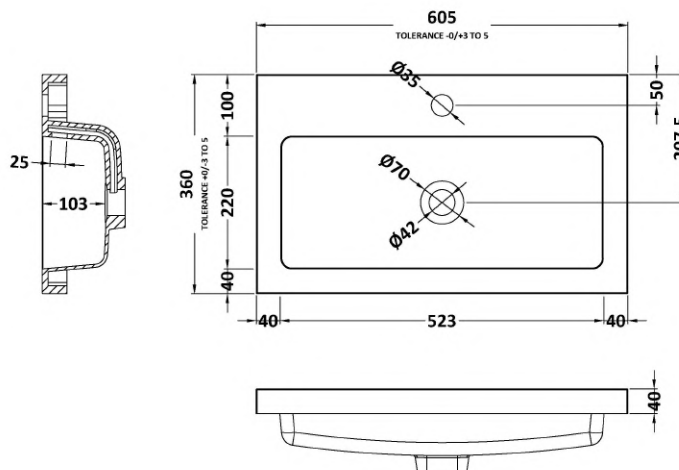

Packaging Dimensions

Height (mm):	375
Width (mm):	620
Depth (mm):	560
Gross Weight (kg):	21.5

Packaging Data

Box Colour:	Brown Cardboard Box
Box Qty:	1
Label Size:	x
Label Colour:	White Label
Label Qty:	0

Outer Box Dimensions (If Applicable)

Height (mm):	
Width (mm):	
Depth (mm):	
Gross Weight (kg):	
Barcode:	5056211812975

Product Details

Country of Origin:	China
Fitting Instruction:	No
CE & UKCA:	N/A
FSC Certified Materials:	Yes
Colour:	Gloss White
Construction Method:	Cam & Wood Dowel
Construction Type:	Rigid
Cabinet Finish:	MFC Painted Gloss
Fascia Finish:	MFC Painted Gloss
Cabinet Thickness (mm):	16
Fascia Thickness (mm):	18
Drawer Included:	Yes
Drawer Type:	80mm High Metal Softclose
No of Shelves:	0
Hinge Type:	Not Applicable
Hinge Included:	Not Applicable
Adjustable Legs:	No, Not Required
Fixings Included:	Yes
Handle Style:	Modern
Waste Shroud:	Yes
Handle Included:	Yes, Supplied
Handle Type:	Wrapover

Sales Code: PMB313

Description: 600 Rear Tap Basin 1Th

Product Dimensions

Height (mm):	355
Width (mm):	603
Depth (mm):	135
Nett Weight (kg):	9.66

Packaging Dimensions

Height (mm):	410
Width (mm):	200
Depth (mm):	650
Gross Weight (kg):	9.66

Packaging Data

Box Colour:	Brown Cardboard Box - Printed
Box Qty:	1
Label Size:	100 x 50
Label Colour:	White Label
Label Qty:	2

Outer Box Dimensions (If Applicable)

Height (mm):	
Width (mm):	
Depth (mm):	
Gross Weight (kg):	
Barcode:	5055369071982