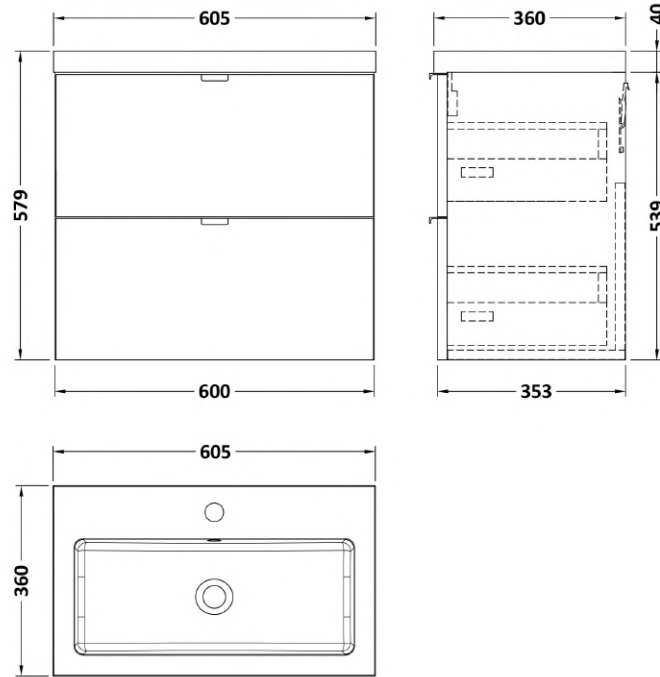

Sales Code: CBI130

Description: 600 Wall Hung 2-Drawer Unit & Basin

Packaging Details

Barcode: 5056211815440

Sales Code: OFF137

Description: 600 2-Drawer Wall Hung Unit

Product Dimensions

Height (mm):	540
Width (mm):	600
Depth (mm):	353
Nett Weight (kg):	21

Packaging Dimensions

Height (mm):	375
Width (mm):	620
Depth (mm):	560
Gross Weight (kg):	21.5

Packaging Data

Box Colour:	Brown Cardboard Box
Box Qty:	1
Label Size:	x
Label Colour:	White Label
Label Qty:	0

Sales Code: PMB313

Description: 600 Rear Tap Basin 1Th

Product Dimensions

Height (mm):	355
Width (mm):	603
Depth (mm):	135
Nett Weight (kg):	9.66

Packaging Dimensions

Height (mm):	410
Width (mm):	200
Depth (mm):	650
Gross Weight (kg):	9.66

Packaging Data

Box Colour:	Brown Cardboard Box - Printed
Box Qty:	1
Label Size:	100 x 50
Label Colour:	White Label
Label Qty:	2

Outer Box Dimensions (If Applicable)

Height (mm):	
Width (mm):	
Depth (mm):	
Gross Weight (kg):	
Barcode:	5055369071982