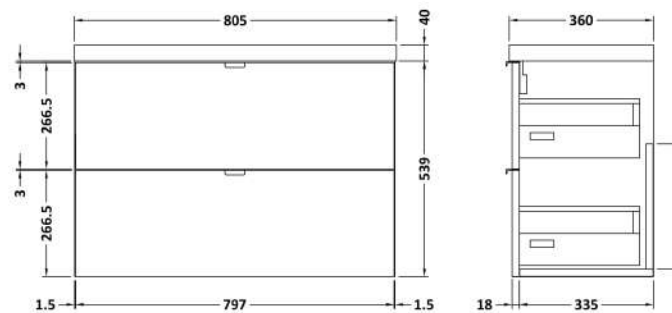

### Product Dimensions

Height (mm):	540
Width (mm):	800
Depth (mm):	353
Nett Weight (kg):	25.5

### Packaging Dimensions

Height (mm):	375
Width (mm):	820
Depth (mm):	560
Gross Weight (kg):	26

### Product Dimensions

Height (mm):	355
Width (mm):	803
Depth (mm):	135
Nett Weight (kg):	12

### Packaging Dimensions

Height (mm):	200
Width (mm):	420
Depth (mm):	855
Gross Weight (kg):	12