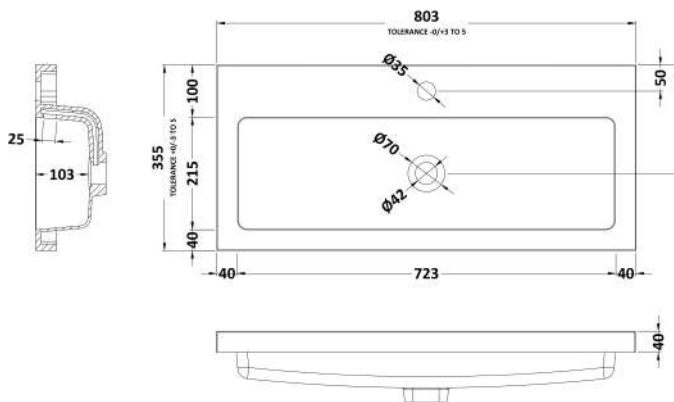

### Product Dimensions

Height (mm):	540
Width (mm):	800
Depth (mm):	353
Nett Weight (kg):	25.5

### Packaging Dimensions

Height (mm):	375
Width (mm):	820
Depth (mm):	560
Gross Weight (kg):	26

### Outer Box Dimensions (If Applicable)

Height (mm):	
Width (mm):	
Depth (mm):	
Gross Weight (kg):	
Barcode:	5056211813002

### Product Dimensions

Height (mm):	355
Width (mm):	803
Depth (mm):	135
Nett Weight (kg):	12