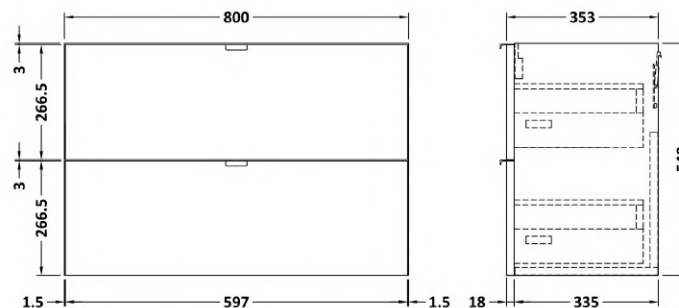

### Product Dimensions

Height (mm):	540
Width (mm):	800
Depth (mm):	353
Nett Weight (kg):	25.5

### Packaging Dimensions

Height (mm):	375
Width (mm):	820
Depth (mm):	560
Gross Weight (kg):	26

### Product Dimensions

Height (mm):	355
Width (mm):	803
Depth (mm):	135
Nett Weight (kg):	12

### Packaging Dimensions

Height (mm):	200
Width (mm):	420
Depth (mm):	855
Gross Weight (kg):	12