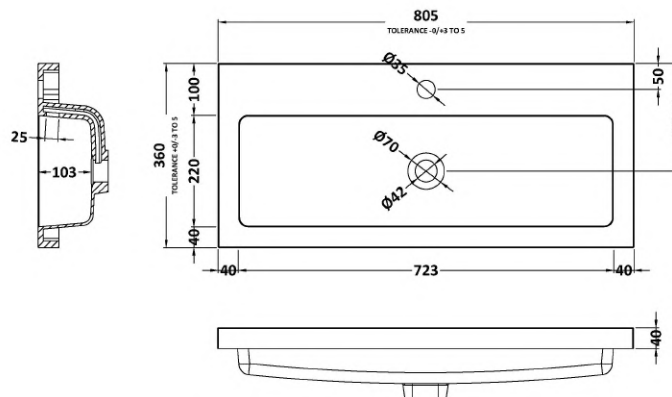

### Product Dimensions

Height (mm):	540
Width (mm):	800
Depth (mm):	353
Nett Weight (kg):	25.5

### Packaging Dimensions

Height (mm):	375
Width (mm):	820
Depth (mm):	560
Gross Weight (kg):	26

### Outer Box Dimensions (If Applicable)

Height (mm):	
Width (mm):	
Depth (mm):	
Gross Weight (kg):	
Barcode:	5056211813002

### Product Dimensions

Height (mm):	355
Width (mm):	803
Depth (mm):	135
Nett Weight (kg):	12