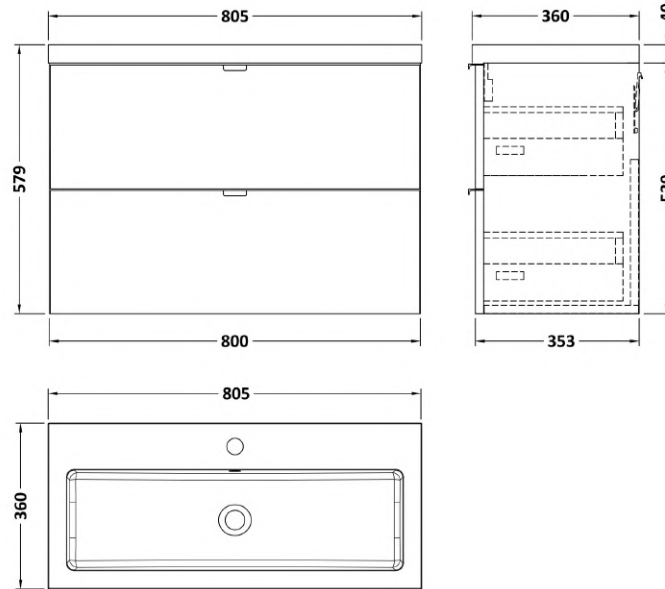

Sales Code: CBI131

Description: 800 Wall Hung 2-Drawer Unit & Basin

Packaging Details

Barcode: 5056211815457