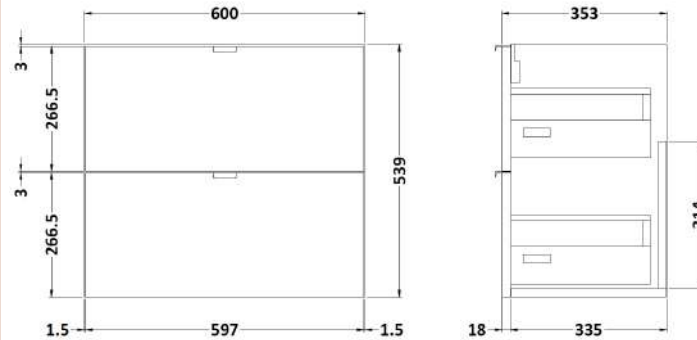

Sales Code: CBI132

Description: 1200 Wh 4-Drawer Vanity W/Double Basin

Packaging Details

Barcode: 5056211816676

Sales Code: OFF137

Description: 600 2-Drawer Wall Hung Unit

Product Dimensions

Height (mm):	540
Width (mm):	600
Depth (mm):	353
Nett Weight (kg):	21

Packaging Dimensions

Height (mm):	375
Width (mm):	620
Depth (mm):	560
Gross Weight (kg):	21.5

Packaging Data

Box Colour:	Brown Cardboard Box
Box Qty:	1
Label Size:	x
Label Colour:	White Label
Label Qty:	0

Sales Code: PMB425

Description: Double Polymarble Basin 1205 X 360

Product Dimensions

Height (mm):	450
Width (mm):	1205
Depth (mm):	157
Nett Weight (kg):	18.12

Packaging Dimensions

Height (mm):	100
Width (mm):	1205
Depth (mm):	360
Gross Weight (kg):	18.12

Packaging Data

Box Colour:	Brown Cardboard Box - Printed
Box Qty:	1
Label Size:	100 x 50
Label Colour:	White Label
Label Qty:	2

Outer Box Dimensions (If Applicable)

Height (mm):	
Width (mm):	
Depth (mm):	
Gross Weight (kg):	
Barcode:	5056211815143