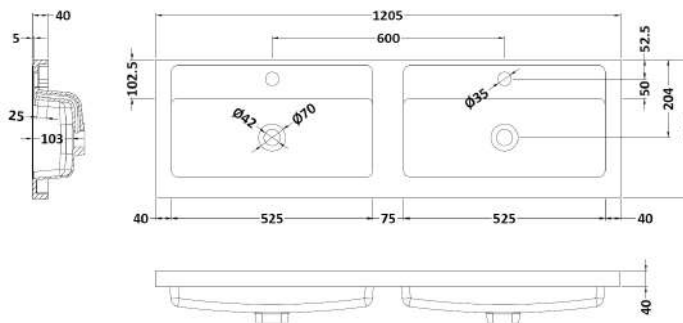

Packaging Dimensions

Height (mm):	375
Width (mm):	620
Depth (mm):	560
Gross Weight (kg):	21.5

Packaging Data

Box Colour:	Brown Cardboard Box
Box Qty:	1
Label Size:	x
Label Colour:	White Label
Label Qty:	0

Outer Box Dimensions (If Applicable)

Height (mm):	
Width (mm):	
Depth (mm):	
Gross Weight (kg):	
Barcode:	5056211812975

Product Details

Country of Origin:	China
Fitting Instruction:	No
CE & UKCA:	N/A
FSC Certified Materials:	Yes
Colour:	Gloss White
Construction Method:	Cam & Wood Dowel
Construction Type:	Rigid
Cabinet Finish:	MFC Painted Gloss
Fascia Finish:	MFC Painted Gloss
Cabinet Thickness (mm):	16
Fascia Thickness (mm):	18
Drawer Included:	Yes
Drawer Type:	80mm High Metal Softclose
No of Shelves:	0
Hinge Type:	Not Applicable
Hinge Included:	Not Applicable
Adjustable Legs:	No, Not Required
Fixings Included:	Yes
Handle Style:	Modern
Waste Shroud:	Yes
Handle Included:	Yes, Supplied
Handle Type:	Wrapover

Sales Code: PMB425

Description: Double Polymarble Basin 1205 X 360

Product Dimensions

Height (mm):	450
Width (mm):	1205
Depth (mm):	157
Nett Weight (kg):	18.12

Packaging Dimensions

Height (mm):	100
Width (mm):	1205
Depth (mm):	360
Gross Weight (kg):	18.12

Packaging Data

Box Colour:	Brown Cardboard Box - Printed
Box Qty:	1
Label Size:	100 x 50
Label Colour:	White Label
Label Qty:	2

Outer Box Dimensions (If Applicable)

Height (mm):	
Width (mm):	
Depth (mm):	
Gross Weight (kg):	
Barcode:	5056211815143