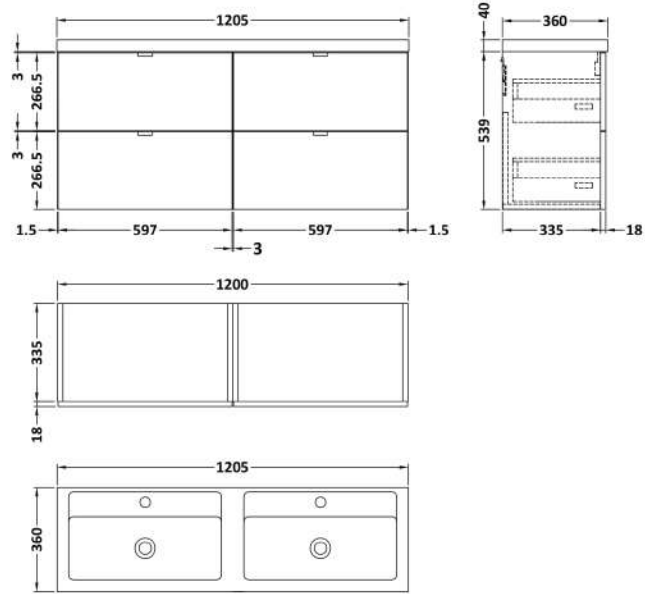

Sales Code: CBI132

Description: 1200 Wh 4-Drawer Vanity W/Double Basin

Packaging Details

Barcode: 5056211816676

Sales Code: OFF137

Description: 600 2-Drawer Wall Hung Unit

Product Dimensions

Height (mm):	540
Width (mm):	600
Depth (mm):	353
Nett Weight (kg):	21

Packaging Dimensions

Height (mm):	375
Width (mm):	620
Depth (mm):	560
Gross Weight (kg):	21.5

Packaging Data

Box Colour:	Brown Cardboard Box
Box Qty:	1
Label Size:	x
Label Colour:	White Label
Label Qty:	0

Outer Box Dimensions (If Applicable)

Height (mm):	
Width (mm):	
Depth (mm):	
Gross Weight (kg):	
Barcode:	5056211812975

Product Details

Country of Origin:	China
Fitting Instruction:	No
CE & UKCA:	N/A
FSC Certified Materials:	Yes
Colour:	Gloss White
Construction Method:	Cam & Wood Dowel
Construction Type:	Rigid
Cabinet Finish:	MFC Painted Gloss
Fascia Finish:	MFC Painted Gloss
Cabinet Thickness (mm):	16
Fascia Thickness (mm):	18
Drawer Included:	Yes
Drawer Type:	80mm High Metal Softclose
No of Shelves:	0
Hinge Type:	Not Applicable
Hinge Included:	Not Applicable
Adjustable Legs:	No, Not Required
Fixings Included:	Yes
Handle Style:	Modern
Waste Shroud:	Yes
Handle Included:	Yes, Supplied
Handle Type:	Wrapover

Sales Code: PMB425

Description: Double Polymarble Basin 1205 X 360

Product Dimensions

Height (mm):	450
Width (mm):	1205
Depth (mm):	157
Nett Weight (kg):	18.12

Packaging Dimensions

Height (mm):	100
Width (mm):	1205
Depth (mm):	360
Gross Weight (kg):	18.12