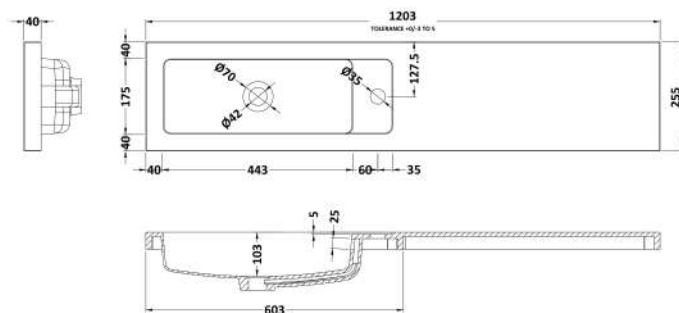

### Product Dimensions

Height (mm):	540
Width (mm):	600
Depth (mm):	253
Nett Weight (kg):	11

### Packaging Dimensions

Height (mm):	375
Width (mm):	620
Depth (mm):	560
Gross Weight (kg):	11.5

### Outer Box Dimensions (If Applicable)

Height (mm):	
Width (mm):	
Depth (mm):	
Gross Weight (kg):	
Barcode:	5056211812944

### Product Dimensions

Height (mm):	135
Width (mm):	1203
Depth (mm):	255
Nett Weight (kg):	14