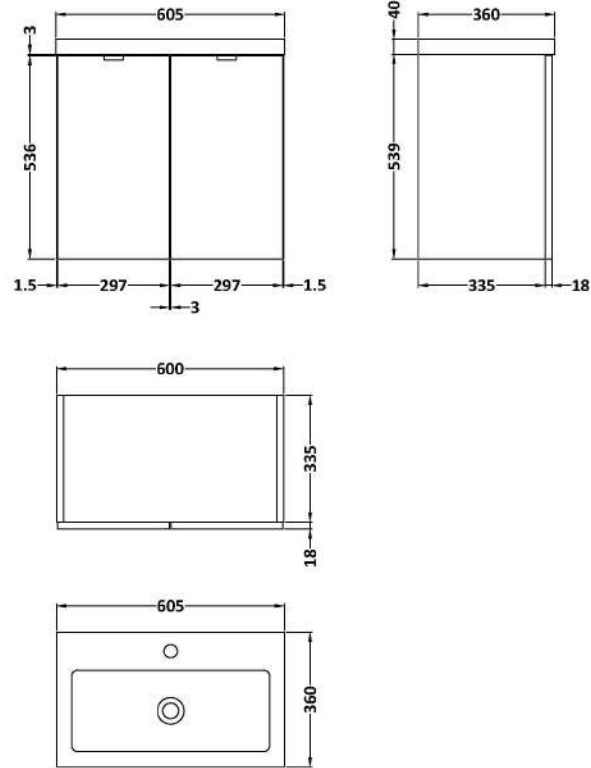

Sales Code: CBI136

Description: 600 2-Door Wall Hung Unit & Basin

Packaging Details

Barcode: 5056211819219

Sales Code: OFF166

Description: 600 Wall Hung 2-Door

Product Dimensions

Height (mm):	540
Width (mm):	600
Depth (mm):	353
Nett Weight (kg):	13

Packaging Dimensions

Height (mm):	375
Width (mm):	625
Depth (mm):	560
Gross Weight (kg):	13.5

Packaging Data

Box Colour:	Brown Cardboard Box
Box Qty:	1
Label Size:	x
Label Colour:	White Label
Label Qty:	0

Sales Code: PMB313

Description: 600 Rear Tap Basin 1Th

Product Dimensions

Height (mm):	355
Width (mm):	603
Depth (mm):	135
Nett Weight (kg):	9.66

Packaging Dimensions

Height (mm):	410
Width (mm):	200
Depth (mm):	650
Gross Weight (kg):	9.66

Packaging Data

Box Colour:	Brown Cardboard Box - Printed
Box Qty:	1
Label Size:	100 x 50
Label Colour:	White Label
Label Qty:	2

Outer Box Dimensions (If Applicable)

Height (mm):	
Width (mm):	
Depth (mm):	
Gross Weight (kg):	
Barcode:	5055369071982