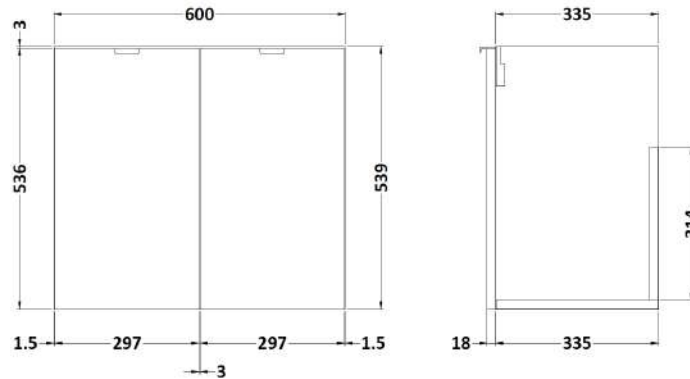

Sales Code: CBI136

Description: 600 2-Door Wall Hung Unit & Basin

Packaging Details

Barcode: 5056211819219

Sales Code: OFF166

Description: 600 Wall Hung 2-Door

Product Dimensions

Height (mm):	540
Width (mm):	600
Depth (mm):	353
Nett Weight (kg):	13

Packaging Dimensions

Height (mm):	375
Width (mm):	625
Depth (mm):	560
Gross Weight (kg):	13.5

Packaging Data

Box Colour:	Brown Cardboard Box
Box Qty:	1
Label Size:	x
Label Colour:	White Label
Label Qty:	0

Sales Code: PMB313

Description: 600 Rear Tap Basin 1Th

Product Dimensions

Height (mm):	355
Width (mm):	603
Depth (mm):	135
Nett Weight (kg):	9.66

Packaging Dimensions

Height (mm):	410
Width (mm):	200
Depth (mm):	650
Gross Weight (kg):	9.66

Packaging Data

Box Colour:	Brown Cardboard Box - Printed
Box Qty:	1
Label Size:	100 x 50
Label Colour:	White Label
Label Qty:	2

Outer Box Dimensions (If Applicable)

Height (mm):	
Width (mm):	
Depth (mm):	
Gross Weight (kg):	
Barcode:	5055369071982