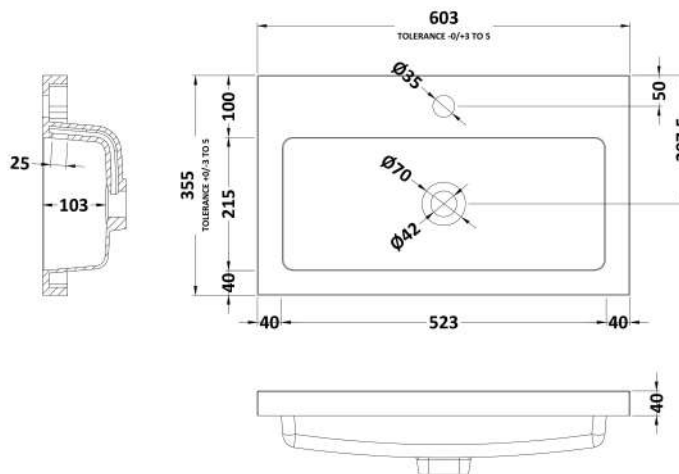

Packaging Dimensions

Height (mm):	375
Width (mm):	625
Depth (mm):	560
Gross Weight (kg):	13.5

Packaging Data

Box Colour:	Brown Cardboard Box
Box Qty:	1
Label Size:	x
Label Colour:	White Label
Label Qty:	0

Outer Box Dimensions (If Applicable)

Height (mm):	
Width (mm):	
Depth (mm):	
Gross Weight (kg):	
Barcode:	5056211816478

Product Details

Country of Origin:	China
Fitting Instruction:	No
CE & UKCA:	N/A
FSC Certified Materials:	Yes
Colour:	Gloss White
Construction Method:	Cam & Wood Dowel
Construction Type:	Rigid
Cabinet Finish:	MFC Painted Gloss
Fascia Finish:	MFC Painted Gloss
Cabinet Thickness (mm):	16
Fascia Thickness (mm):	18
Drawer Included:	No
Drawer Type:	Not Applicable
No of Shelves:	0
Hinge Type:	95 Degree Clip-On Soft Close
Hinge Included:	Yes, Supplied
Adjustable Legs:	No, Not Required
Fixings Included:	Yes
Handle Style:	Modern
Waste Shroud:	No
Handle Included:	Yes, Supplied
Handle Type:	Wrapover

Sales Code: PMB313

Description: 600 Rear Tap Basin 1Th

Product Dimensions

Height (mm):	355
Width (mm):	603
Depth (mm):	135
Nett Weight (kg):	9.66

Packaging Dimensions

Height (mm):	410
Width (mm):	200
Depth (mm):	650
Gross Weight (kg):	9.66

Packaging Data

Box Colour:	Brown Cardboard Box - Printed
Box Qty:	1
Label Size:	100 x 50
Label Colour:	White Label
Label Qty:	2

Outer Box Dimensions (If Applicable)

Height (mm):	
Width (mm):	
Depth (mm):	
Gross Weight (kg):	
Barcode:	5055369071982