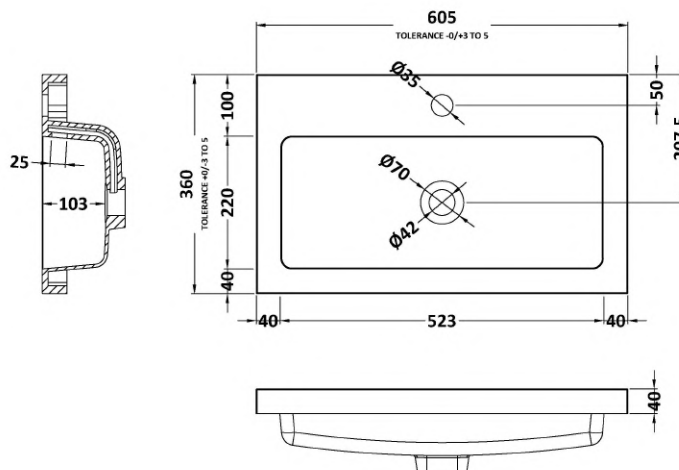

Packaging Dimensions

Height (mm):	375
Width (mm):	625
Depth (mm):	560
Gross Weight (kg):	13.5

Packaging Data

Box Colour:	Brown Cardboard Box
Box Qty:	1
Label Size:	x
Label Colour:	White Label
Label Qty:	0

Outer Box Dimensions (If Applicable)

Height (mm):	
Width (mm):	
Depth (mm):	
Gross Weight (kg):	
Barcode:	5056211816478

Product Details

Country of Origin:	China
Fitting Instruction:	No
CE & UKCA:	N/A
FSC Certified Materials:	Yes
Colour:	Gloss White
Construction Method:	Cam & Wood Dowel
Construction Type:	Rigid
Cabinet Finish:	MFC Painted Gloss
Fascia Finish:	MFC Painted Gloss
Cabinet Thickness (mm):	16
Fascia Thickness (mm):	18
Drawer Included:	No
Drawer Type:	Not Applicable
No of Shelves:	0
Hinge Type:	95 Degree Clip-On Soft Close
Hinge Included:	Yes, Supplied
Adjustable Legs:	No, Not Required
Fixings Included:	Yes
Handle Style:	Modern
Waste Shroud:	No
Handle Included:	Yes, Supplied
Handle Type:	Wrapover

Sales Code: PMB313

Description: 600 Rear Tap Basin 1Th

Product Dimensions

Height (mm):	355
Width (mm):	603
Depth (mm):	135
Nett Weight (kg):	9.66

Packaging Dimensions

Height (mm):	410
Width (mm):	200
Depth (mm):	650
Gross Weight (kg):	9.66

Packaging Data

Box Colour:	Brown Cardboard Box - Printed
Box Qty:	1
Label Size:	100 x 50
Label Colour:	White Label
Label Qty:	2

Outer Box Dimensions (If Applicable)

Height (mm):	
Width (mm):	
Depth (mm):	
Gross Weight (kg):	
Barcode:	5055369071982