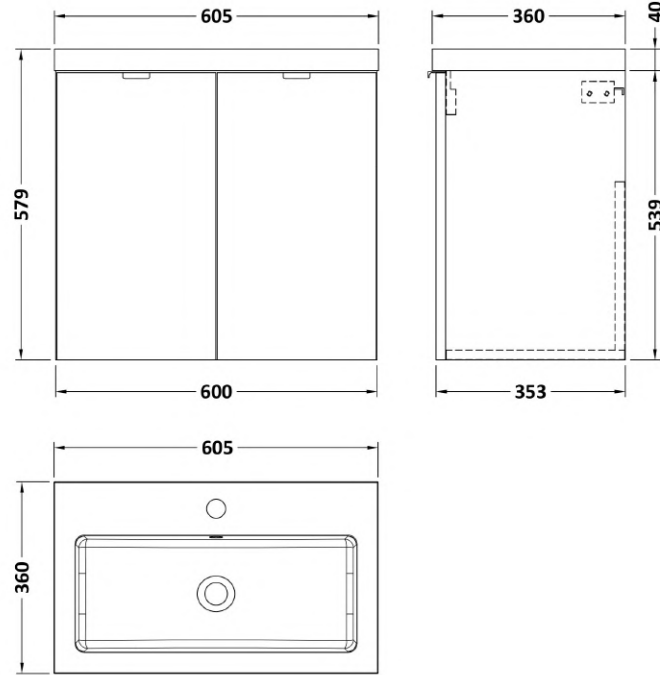

Sales Code: CBI136

Description: 600 2-Door Wall Hung Unit & Basin

Packaging Details

Barcode: 5056211819219

Sales Code: OFF166

Description: 600 Wall Hung 2-Door

Product Dimensions

Height (mm):	540
Width (mm):	600
Depth (mm):	353
Nett Weight (kg):	13

Packaging Dimensions

Height (mm):	375
Width (mm):	625
Depth (mm):	560
Gross Weight (kg):	13.5

Packaging Data

Box Colour:	Brown Cardboard Box
Box Qty:	1
Label Size:	x
Label Colour:	White Label
Label Qty:	0

Sales Code: PMB313

Description: 600 Rear Tap Basin 1Th

Product Dimensions

Height (mm):	355
Width (mm):	603
Depth (mm):	135
Nett Weight (kg):	9.66

Packaging Dimensions

Height (mm):	410
Width (mm):	200
Depth (mm):	650
Gross Weight (kg):	9.66

Packaging Data

Box Colour:	Brown Cardboard Box - Printed
Box Qty:	1
Label Size:	100 x 50
Label Colour:	White Label
Label Qty:	2

Outer Box Dimensions (If Applicable)

Height (mm):	
Width (mm):	
Depth (mm):	
Gross Weight (kg):	
Barcode:	5055369071982