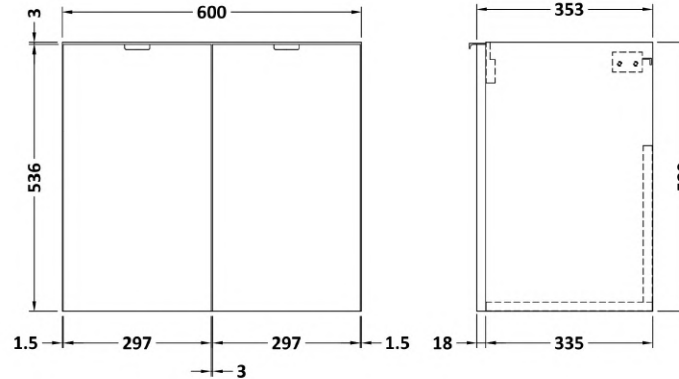

Sales Code: CBI136

Description: 600 2-Door Wall Hung Unit & Basin

Packaging Details

Barcode: 5056211819219

Sales Code: OFF166

Description: 600 Wall Hung 2-Door

Product Dimensions

Height (mm):	540
Width (mm):	600
Depth (mm):	353
Nett Weight (kg):	13

Packaging Dimensions

Height (mm):	375
Width (mm):	625
Depth (mm):	560
Gross Weight (kg):	13.5

Packaging Data

Box Colour:	Brown Cardboard Box
Box Qty:	1
Label Size:	x
Label Colour:	White Label
Label Qty:	0

Sales Code: PMB313

Description: 600 Rear Tap Basin 1Th

Product Dimensions

Height (mm):	355
Width (mm):	603
Depth (mm):	135
Nett Weight (kg):	9.66

Packaging Dimensions

Height (mm):	410
Width (mm):	200
Depth (mm):	650
Gross Weight (kg):	9.66

Packaging Data

Box Colour:	Brown Cardboard Box - Printed
Box Qty:	1
Label Size:	100 x 50
Label Colour:	White Label
Label Qty:	2

Outer Box Dimensions (If Applicable)

Height (mm):	
Width (mm):	
Depth (mm):	
Gross Weight (kg):	
Barcode:	5055369071982