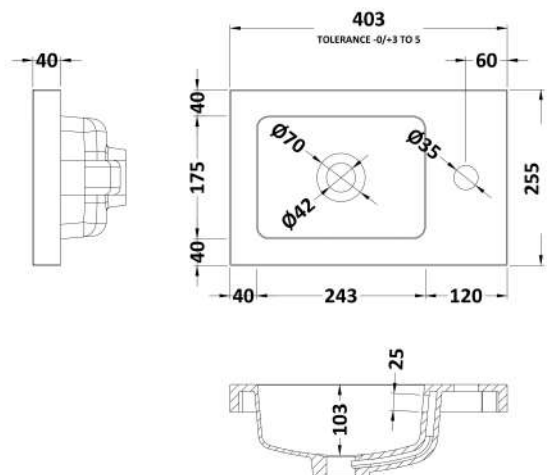

Packaging Dimensions

Height (mm):	560
Width (mm):	420
Depth (mm):	275
Gross Weight (kg):	8.5

Packaging Data

Box Colour:	Brown Cardboard Box
Box Qty:	1
Label Size:	x
Label Colour:	White Label
Label Qty:	0

Outer Box Dimensions (If Applicable)

Height (mm):	
Width (mm):	
Depth (mm):	
Gross Weight (kg):	
Barcode:	5056211848615

Product Details

Country of Origin:	China
Fitting Instruction:	No
CE & UKCA:	N/A
FSC Certified Materials:	Yes
Colour:	Gloss White
Construction Method:	Cam & Wood Dowel
Construction Type:	Rigid
Cabinet Finish:	MFC Painted Gloss
Fascia Finish:	MFC Painted Gloss
Cabinet Thickness (mm):	16
Fascia Thickness (mm):	18
Drawer Included:	No
Drawer Type:	Not Applicable
No of Shelves:	0
Hinge Type:	95 Degree Clip-On Soft Close
Hinge Included:	Yes, Supplied
Adjustable Legs:	No, Not Required
Fixings Included:	Yes
Handle Style:	Modern
Waste Shroud:	No
Handle Included:	Yes, Supplied
Handle Type:	Wrapover

Sales Code: PMB301

Description: 400 Side Tap Basin 1Th (402.5X255x40)

Product Dimensions

Height (mm):	135
Width (mm):	403
Depth (mm):	255
Nett Weight (kg):	6.01

Packaging Dimensions

Height (mm):	315
Width (mm):	205
Depth (mm):	455
Gross Weight (kg):	6.01

Packaging Data

Box Colour:	
Box Qty:	
Label Size:	x
Label Colour:	
Label Qty:	

Outer Box Dimensions (If Applicable)

Height (mm):	
Width (mm):	
Depth (mm):	
Gross Weight (kg):	
Barcode:	5055369063024

Product Details