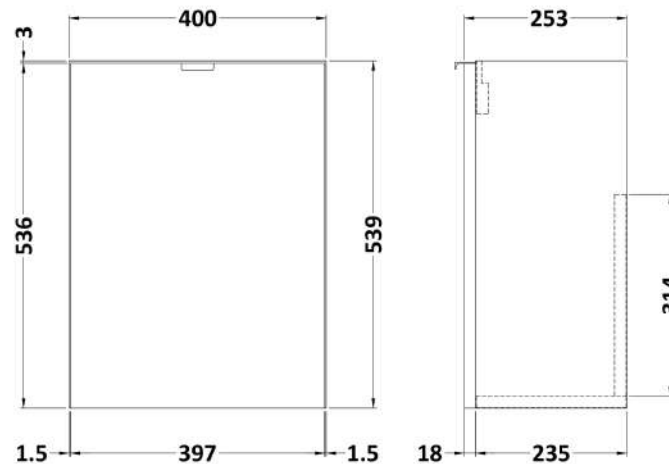

Sales Code: CBI137

Description: 400 1-Door Wall Hung Unit & Basin

Packaging Details

Barcode: 5056211848912

Sales Code: OFF131

Description: 400 1-Door Wall Hung Unit (255mm)

Product Dimensions

Height (mm):	540
Width (mm):	400
Depth (mm):	253
Nett Weight (kg):	8

Packaging Dimensions

Height (mm):	560
Width (mm):	420
Depth (mm):	275
Gross Weight (kg):	8.5

Packaging Data

Box Colour:	Brown Cardboard Box
Box Qty:	1
Label Size:	x
Label Colour:	White Label
Label Qty:	0

Sales Code: PMB301

Description: 400 Side Tap Basin 1Th (402.5X255x40)

Product Dimensions

Height (mm):	135
Width (mm):	403
Depth (mm):	255
Nett Weight (kg):	6.01

Packaging Dimensions

Height (mm):	315
Width (mm):	205
Depth (mm):	455
Gross Weight (kg):	6.01

Packaging Data

Box Colour:	
Box Qty:	
Label Size:	x
Label Colour:	
Label Qty:	

Outer Box Dimensions (If Applicable)

Height (mm):	
Width (mm):	
Depth (mm):	
Gross Weight (kg):	
Barcode:	5055369063024

Product Details