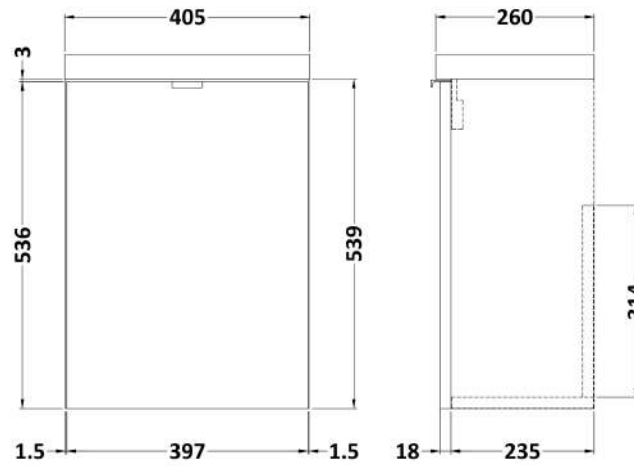

Sales Code: CBI137

Description: 400 1-Door Wall Hung Unit & Basin

Packaging Details

Barcode: 5056211848912

Sales Code: OFF131

Description: 400 1-Door Wall Hung Unit (255mm)

Product Dimensions

Height (mm):	540
Width (mm):	400
Depth (mm):	253
Nett Weight (kg):	8

Packaging Dimensions

Height (mm):	560
Width (mm):	420
Depth (mm):	275
Gross Weight (kg):	8.5

Packaging Data

Box Colour:	Brown Cardboard Box
Box Qty:	1
Label Size:	x
Label Colour:	White Label
Label Qty:	0

Sales Code: PMB301

Description: 400 Side Tap Basin 1Th (402.5X255x40)

Product Dimensions

Height (mm):	135
Width (mm):	403
Depth (mm):	255
Nett Weight (kg):	6.01

Packaging Dimensions

Height (mm):	315
Width (mm):	205
Depth (mm):	455
Gross Weight (kg):	6.01

Packaging Data

Box Colour:	
Box Qty:	
Label Size:	x
Label Colour:	
Label Qty:	

Outer Box Dimensions (If Applicable)

Height (mm):	
Width (mm):	
Depth (mm):	
Gross Weight (kg):	
Barcode:	5055369063024

Product Details