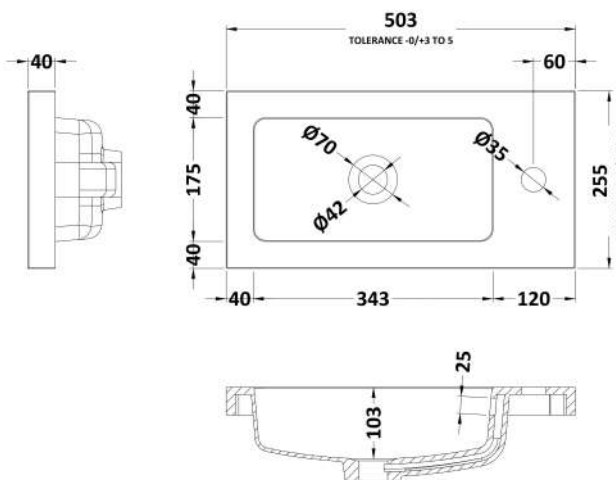

Sales Code: CBI138

Description: 500 2-Door Wall Hung Unit & Basin

Packaging Details

Barcode: 5056211848974

Sales Code: OFF134

Description: 500 2-Door Wall Hung Unit (255mm)

Product Dimensions

Height (mm):	540
Width (mm):	500
Depth (mm):	253
Nett Weight (kg):	9.5

Packaging Dimensions

Height (mm):	560
Width (mm):	520
Depth (mm):	275
Gross Weight (kg):	10

Packaging Data

Box Colour:	Brown Cardboard Box
Box Qty:	1
Label Size:	x
Label Colour:	White Label
Label Qty:	0

Outer Box Dimensions (If Applicable)

Sales Code: PMB302

Description: 500 Side Tap Basin 1Th (502.5X255x40)

Product Dimensions

Height (mm):	255
Width (mm):	503
Depth (mm):	135
Nett Weight (kg):	8

Packaging Dimensions

Height (mm):	305
Width (mm):	205
Depth (mm):	555
Gross Weight (kg):	8

Packaging Data

Box Colour:	Brown Cardboard Box - Printed
Box Qty:	1
Label Size:	100 x 50
Label Colour:	White Label
Label Qty:	2

Outer Box Dimensions (If Applicable)

Height (mm):	
Width (mm):	
Depth (mm):	
Gross Weight (kg):	
Barcode:	5055369063031