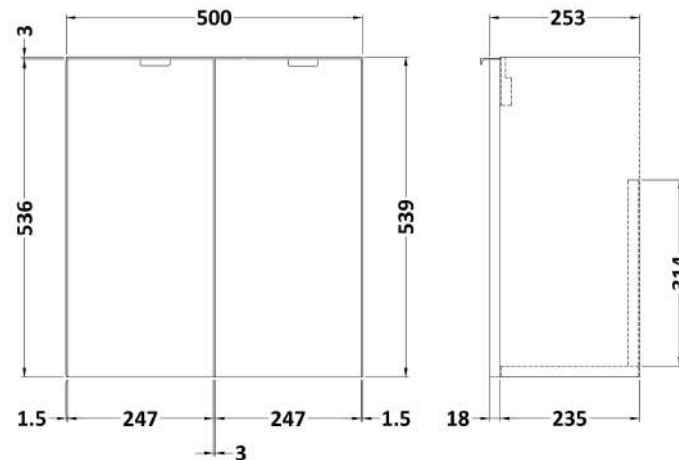

Sales Code: CBI138

Description: 500 2-Door Wall Hung Unit & Basin

Packaging Details

Barcode: 5056211848974

Sales Code: OFF134

Description: 500 2-Door Wall Hung Unit (255mm)

Product Dimensions

Height (mm):	540
Width (mm):	500
Depth (mm):	253
Nett Weight (kg):	9.5

Packaging Dimensions

Height (mm):	560
Width (mm):	520
Depth (mm):	275
Gross Weight (kg):	10

Packaging Data

Box Colour:	Brown Cardboard Box
Box Qty:	1
Label Size:	x
Label Colour:	White Label
Label Qty:	0

Outer Box Dimensions (If Applicable)

Sales Code: PMB302

Description: 500 Side Tap Basin 1Th (502.5X255x40)

Product Dimensions

Height (mm):	255
Width (mm):	503
Depth (mm):	135
Nett Weight (kg):	8

Packaging Dimensions

Height (mm):	305
Width (mm):	205
Depth (mm):	555
Gross Weight (kg):	8

Packaging Data

Box Colour:	Brown Cardboard Box - Printed
Box Qty:	1
Label Size:	100 x 50
Label Colour:	White Label
Label Qty:	2

Outer Box Dimensions (If Applicable)

Height (mm):	
Width (mm):	
Depth (mm):	
Gross Weight (kg):	
Barcode:	5055369063031