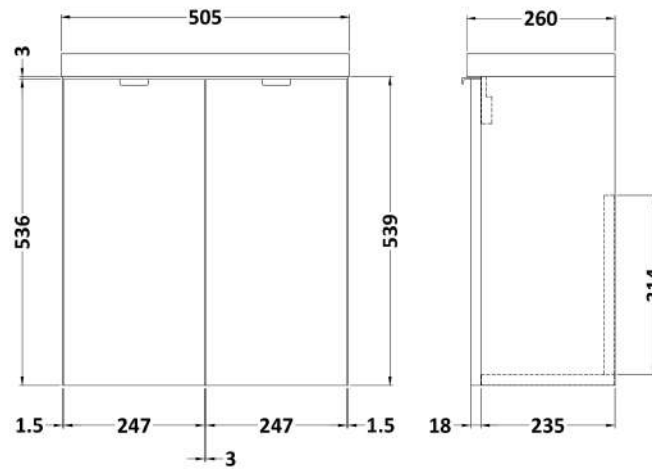

Sales Code: CBI138

Description: 500 2-Door Wall Hung Unit & Basin

Packaging Details

Barcode: 5056211848974

Sales Code: OFF134

Description: 500 2-Door Wall Hung Unit (255mm)

Product Dimensions

Height (mm):	540
Width (mm):	500
Depth (mm):	253
Nett Weight (kg):	9.5

Packaging Dimensions

Height (mm):	560
Width (mm):	520
Depth (mm):	275
Gross Weight (kg):	10

Packaging Data

Box Colour:	Brown Cardboard Box
Box Qty:	1
Label Size:	x
Label Colour:	White Label
Label Qty:	0

Outer Box Dimensions (If Applicable)

Sales Code: PMB302

Description: 500 Side Tap Basin 1Th (502.5X255x40)

Product Dimensions

Height (mm):	255
Width (mm):	503
Depth (mm):	135
Nett Weight (kg):	8

Packaging Dimensions

Height (mm):	305
Width (mm):	205
Depth (mm):	555
Gross Weight (kg):	8

Packaging Data

Box Colour:	Brown Cardboard Box - Printed
Box Qty:	1
Label Size:	100 x 50
Label Colour:	White Label
Label Qty:	2

Outer Box Dimensions (If Applicable)

Height (mm):	
Width (mm):	
Depth (mm):	
Gross Weight (kg):	
Barcode:	5055369063031