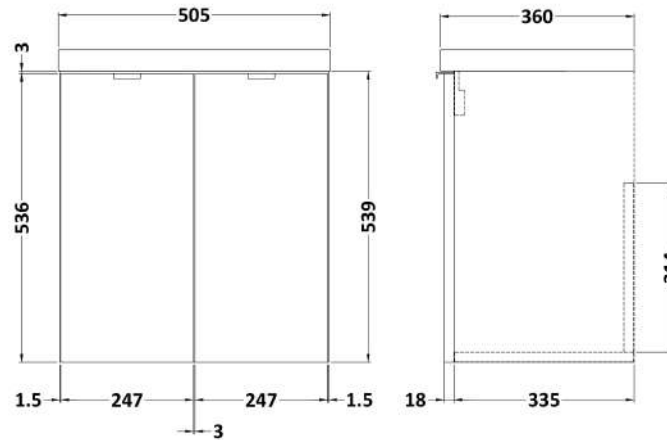

Sales Code: CBI140

Description: 500 2-Door Wall Hung Unit & Basin

Packaging Details

Barcode: 5056211849094

Sales Code: OFF135

Description: 500 2-Door Wall Hung Unit (355mm)

Product Dimensions

Height (mm):	540
Width (mm):	500
Depth (mm):	353
Nett Weight (kg):	11.5

Packaging Dimensions

Height (mm):	560
Width (mm):	520
Depth (mm):	375
Gross Weight (kg):	12

Packaging Data

Box Colour:	Brown Cardboard Box
Box Qty:	1
Label Size:	x
Label Colour:	White Label
Label Qty:	0

Outer Box Dimensions (If Applicable)

Sales Code: PMB312

Description: 500 Rear Tap Basin 1Th

Product Dimensions

Height (mm):	355
Width (mm):	503
Depth (mm):	135
Nett Weight (kg):	8.1

Packaging Dimensions

Height (mm):	420
Width (mm):	210
Depth (mm):	550
Gross Weight (kg):	8.1

Packaging Data

Box Colour:	Brown Cardboard Box - Printed
Box Qty:	1
Label Size:	100 x 50
Label Colour:	White Label
Label Qty:	2

Outer Box Dimensions (If Applicable)

Height (mm):	
Width (mm):	
Depth (mm):	
Gross Weight (kg):	
Barcode:	5055369071975