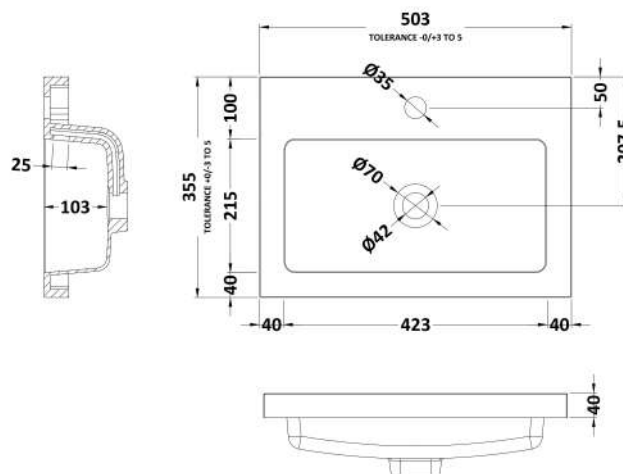

Sales Code: CBI140

Description: 500 2-Door Wall Hung Unit & Basin

Packaging Details

Barcode: 5056211849094

Sales Code: OFF135

Description: 500 2-Door Wall Hung Unit (355mm)

Product Dimensions

Height (mm):	540
Width (mm):	500
Depth (mm):	353
Nett Weight (kg):	11.5

Packaging Dimensions

Height (mm):	560
Width (mm):	520
Depth (mm):	375
Gross Weight (kg):	12

Packaging Data

Box Colour:	Brown Cardboard Box
Box Qty:	1
Label Size:	x
Label Colour:	White Label
Label Qty:	0

Outer Box Dimensions (If Applicable)

Sales Code: PMB312

Description: 500 Rear Tap Basin 1Th

Product Dimensions

Height (mm):	355
Width (mm):	503
Depth (mm):	135
Nett Weight (kg):	8.1

Packaging Dimensions

Height (mm):	420
Width (mm):	210
Depth (mm):	550
Gross Weight (kg):	8.1

Packaging Data

Box Colour:	Brown Cardboard Box - Printed
Box Qty:	1
Label Size:	100 x 50
Label Colour:	White Label
Label Qty:	2

Outer Box Dimensions (If Applicable)

Height (mm):	
Width (mm):	
Depth (mm):	
Gross Weight (kg):	
Barcode:	5055369071975