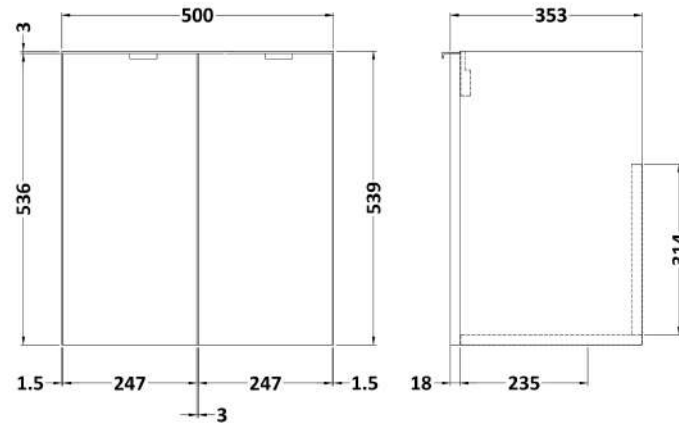

Sales Code: CBI140

Description: 500 2-Door Wall Hung Unit & Basin

Packaging Details

Barcode: 5056211849094

Sales Code: OFF135

Description: 500 2-Door Wall Hung Unit (355mm)

Product Dimensions

Height (mm):	540
Width (mm):	500
Depth (mm):	353
Nett Weight (kg):	11.5

Packaging Dimensions

Height (mm):	560
Width (mm):	520
Depth (mm):	375
Gross Weight (kg):	12

Packaging Data

Box Colour:	Brown Cardboard Box
Box Qty:	1
Label Size:	x
Label Colour:	White Label
Label Qty:	0

Outer Box Dimensions (If Applicable)

Sales Code: PMB312

Description: 500 Rear Tap Basin 1Th

Product Dimensions

Height (mm):	355
Width (mm):	503
Depth (mm):	135
Nett Weight (kg):	8.1

Packaging Dimensions

Height (mm):	420
Width (mm):	210
Depth (mm):	550
Gross Weight (kg):	8.1

Packaging Data

Box Colour:	Brown Cardboard Box - Printed
Box Qty:	1
Label Size:	100 x 50
Label Colour:	White Label
Label Qty:	2

Outer Box Dimensions (If Applicable)

Height (mm):	
Width (mm):	
Depth (mm):	
Gross Weight (kg):	
Barcode:	5055369071975